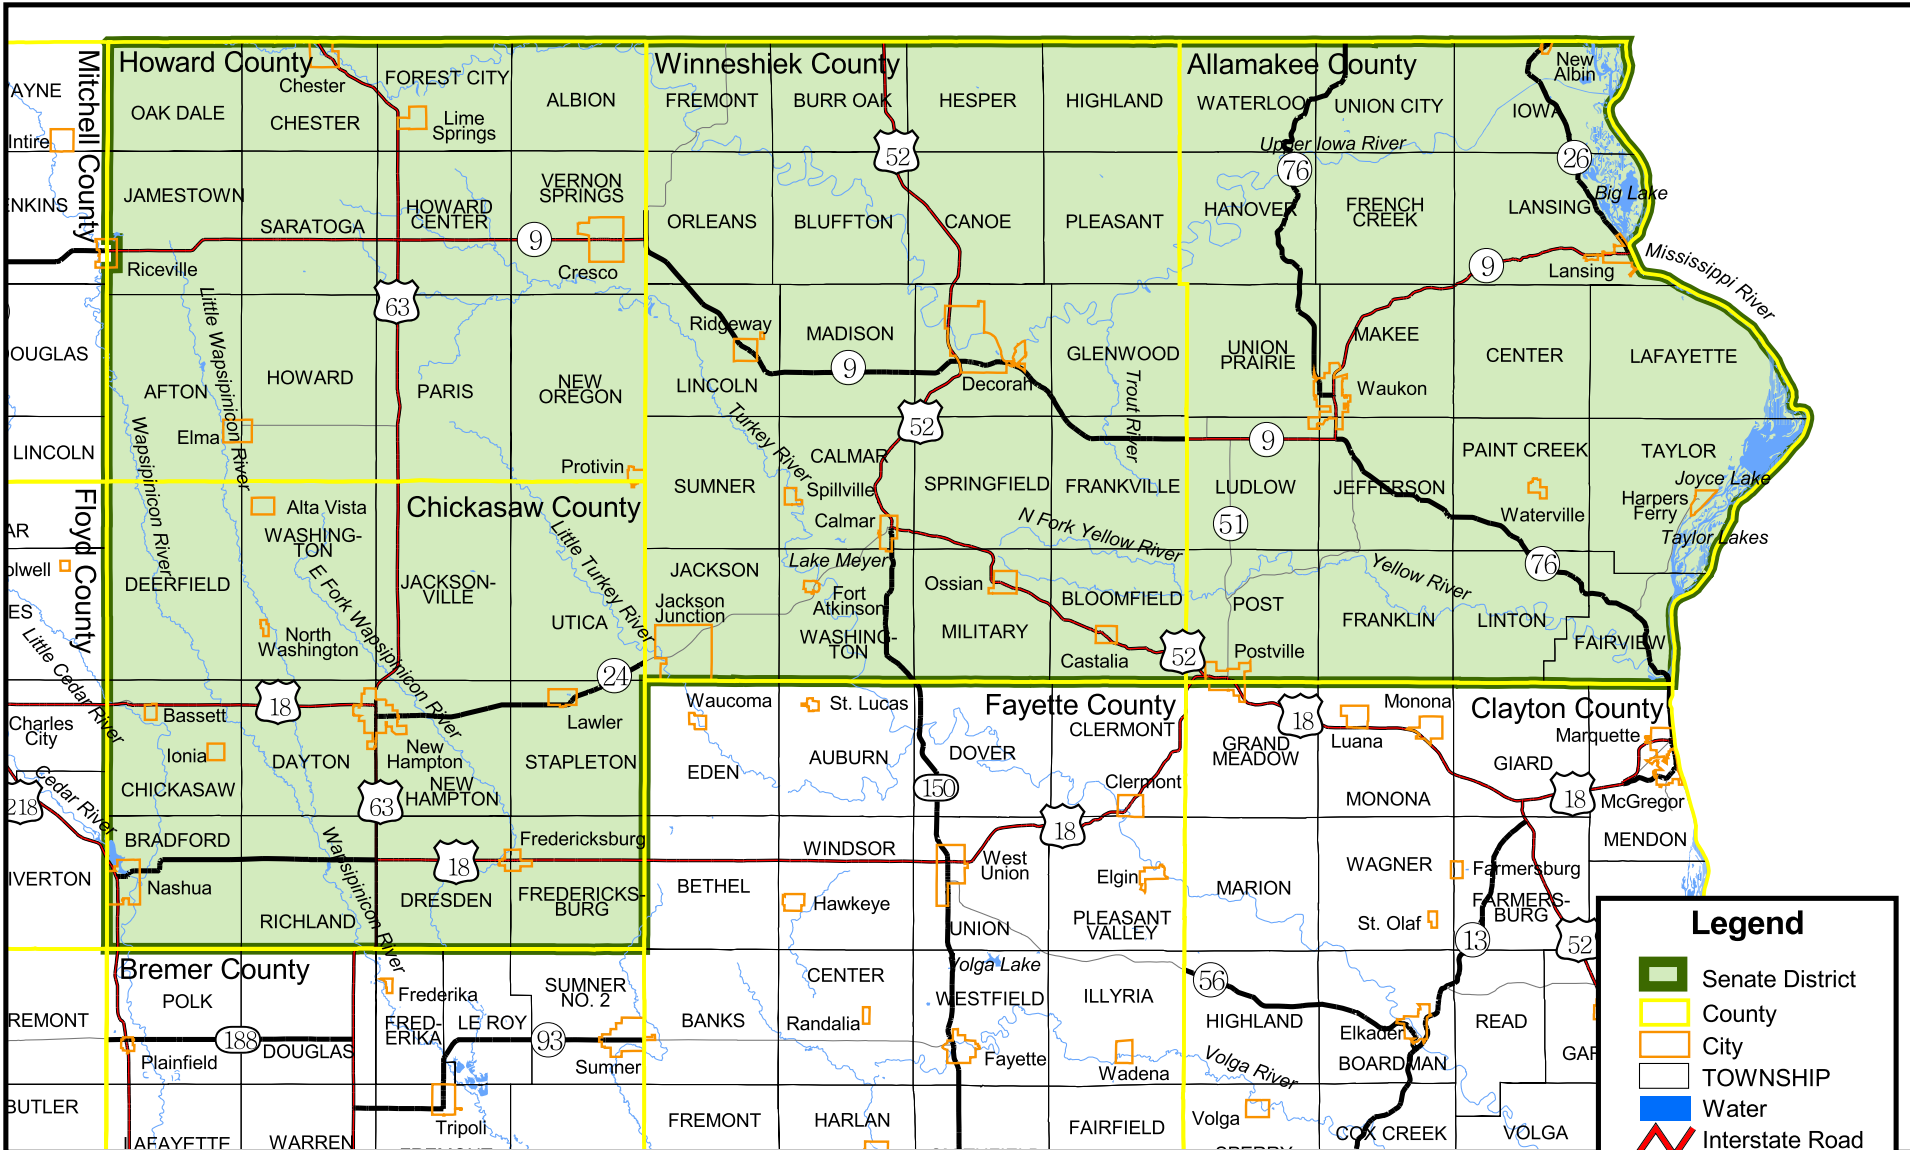

Iowa Senate District 6

(Effective Beginning with the Elections in 2002 for the 80th General Assembly)

Legend

- Senate District
- County
- City
- TOWNSHIP
- Water
- Interstate Road
- Major Road
- Primary Road
- Local Road
- Railroad

Prepared by the Legislative Service Bureau using Jan. 1, 2000, U.S. Census Bureau geographic information.