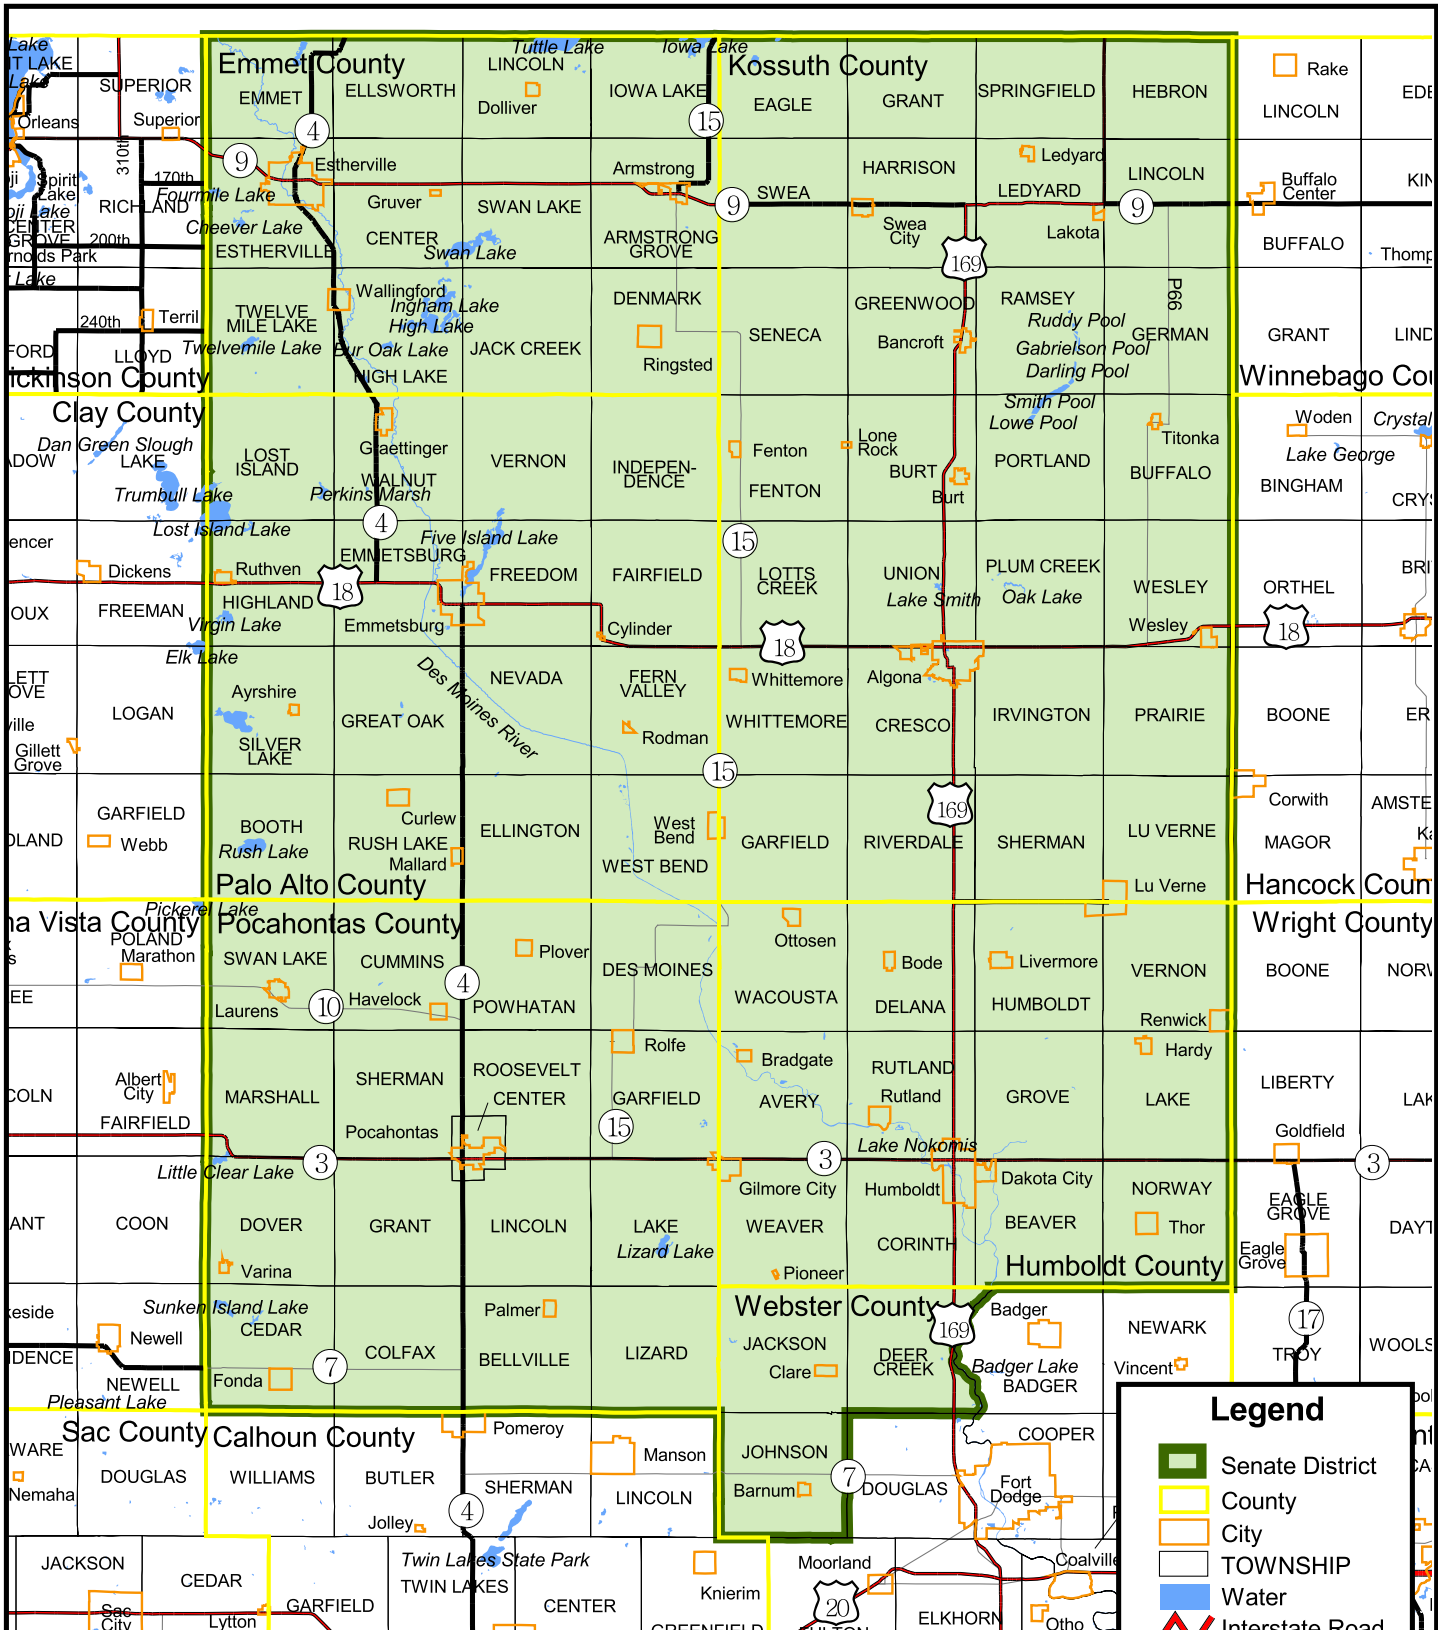

Iowa Senate District 4

(Effective Beginning with the Elections in 2002 for the 80th General Assembly)

Prepared by the Legislative Service Bureau using Jan. 1, 2000, U.S. Census Bureau geographic information.

Legend

- Senate District
- County
- City
- TOWNSHIP
- Water
- Interstate Road
- Major Road
- Primary Road
- Local Road
- Railroad