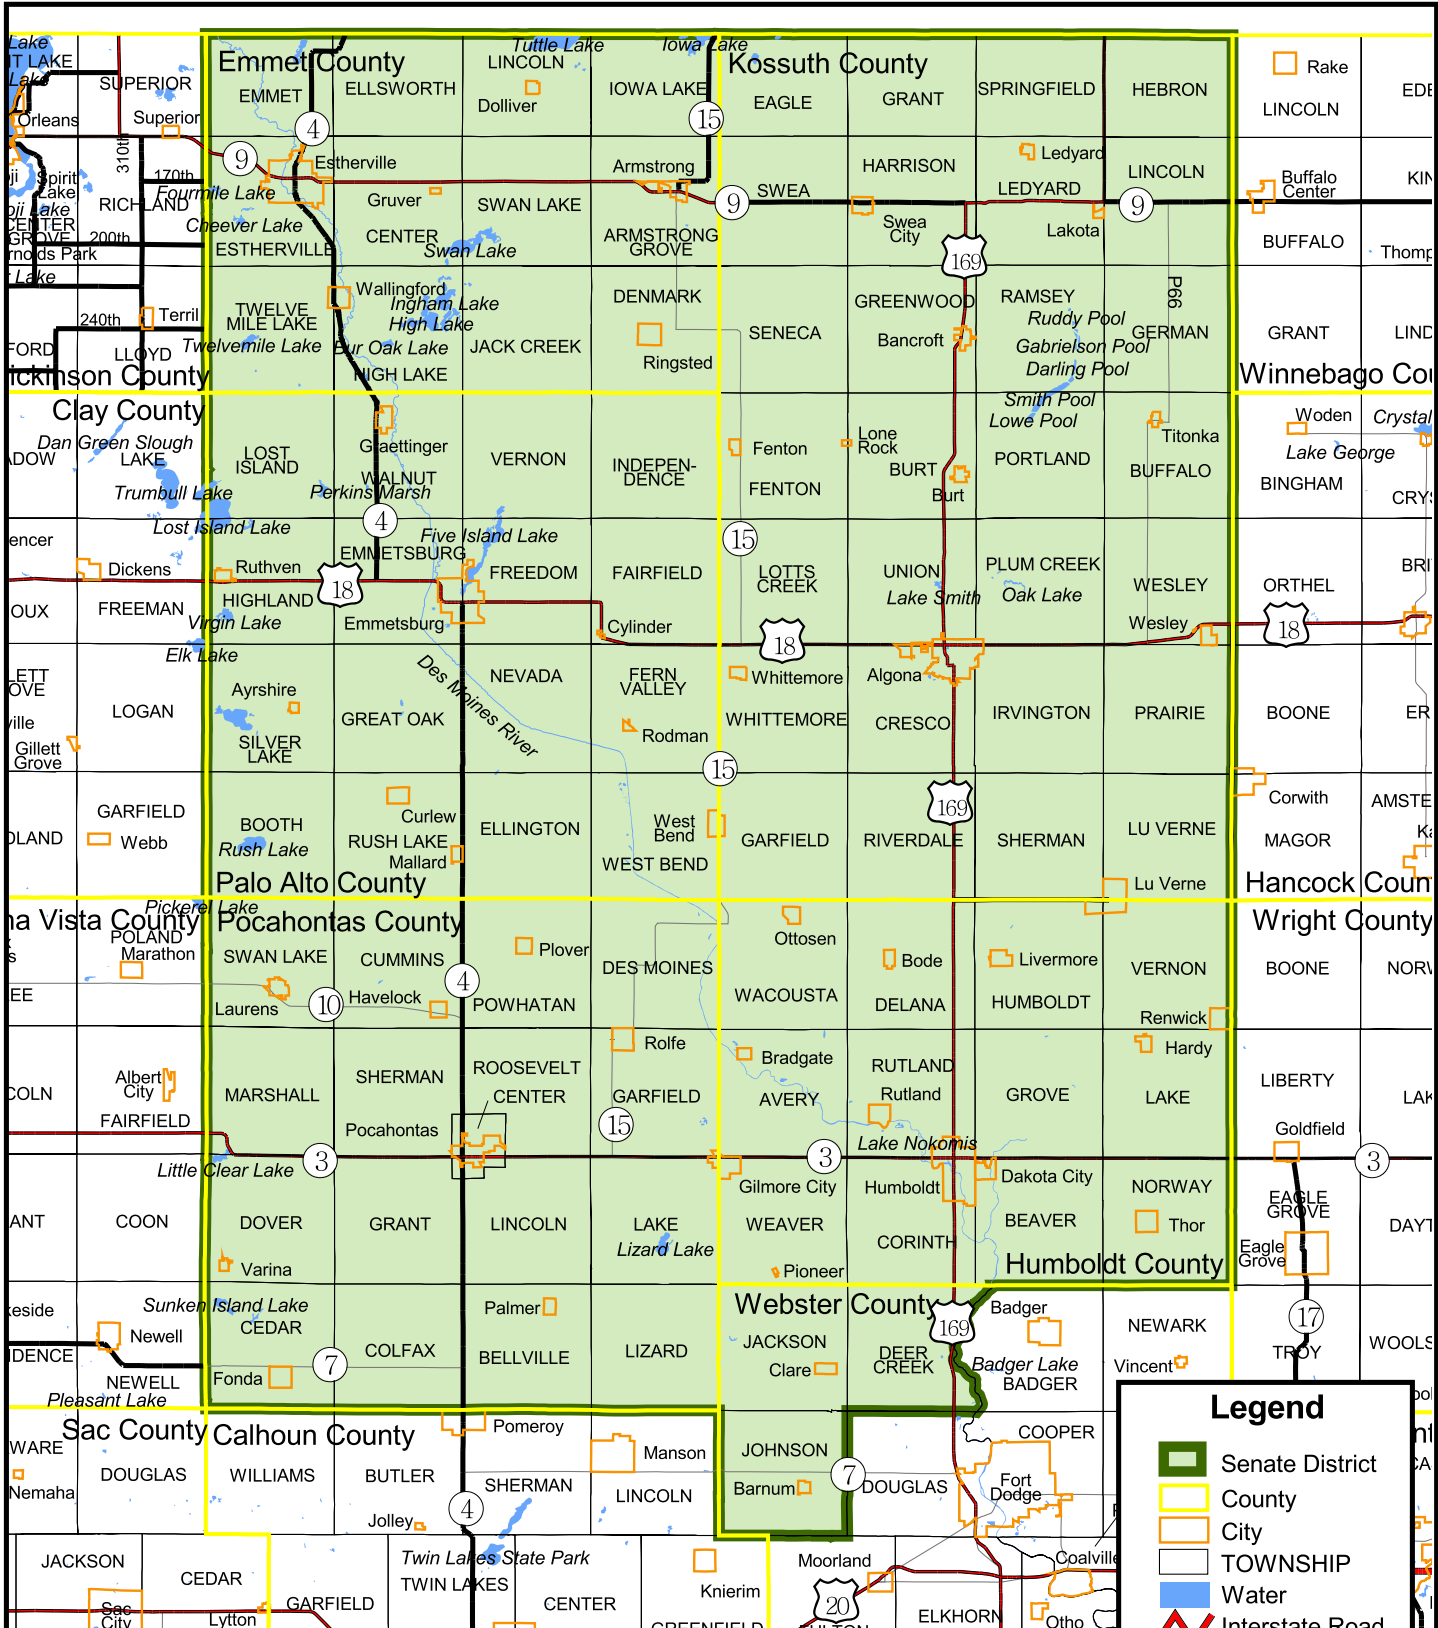

Iowa Senate District 4

(Effective Beginning with the Elections in 2002 for the 80th General Assembly)

Prepared by the Legislative Service Bureau using Jan. 1, 2000, U.S. Census Bureau geographic information.