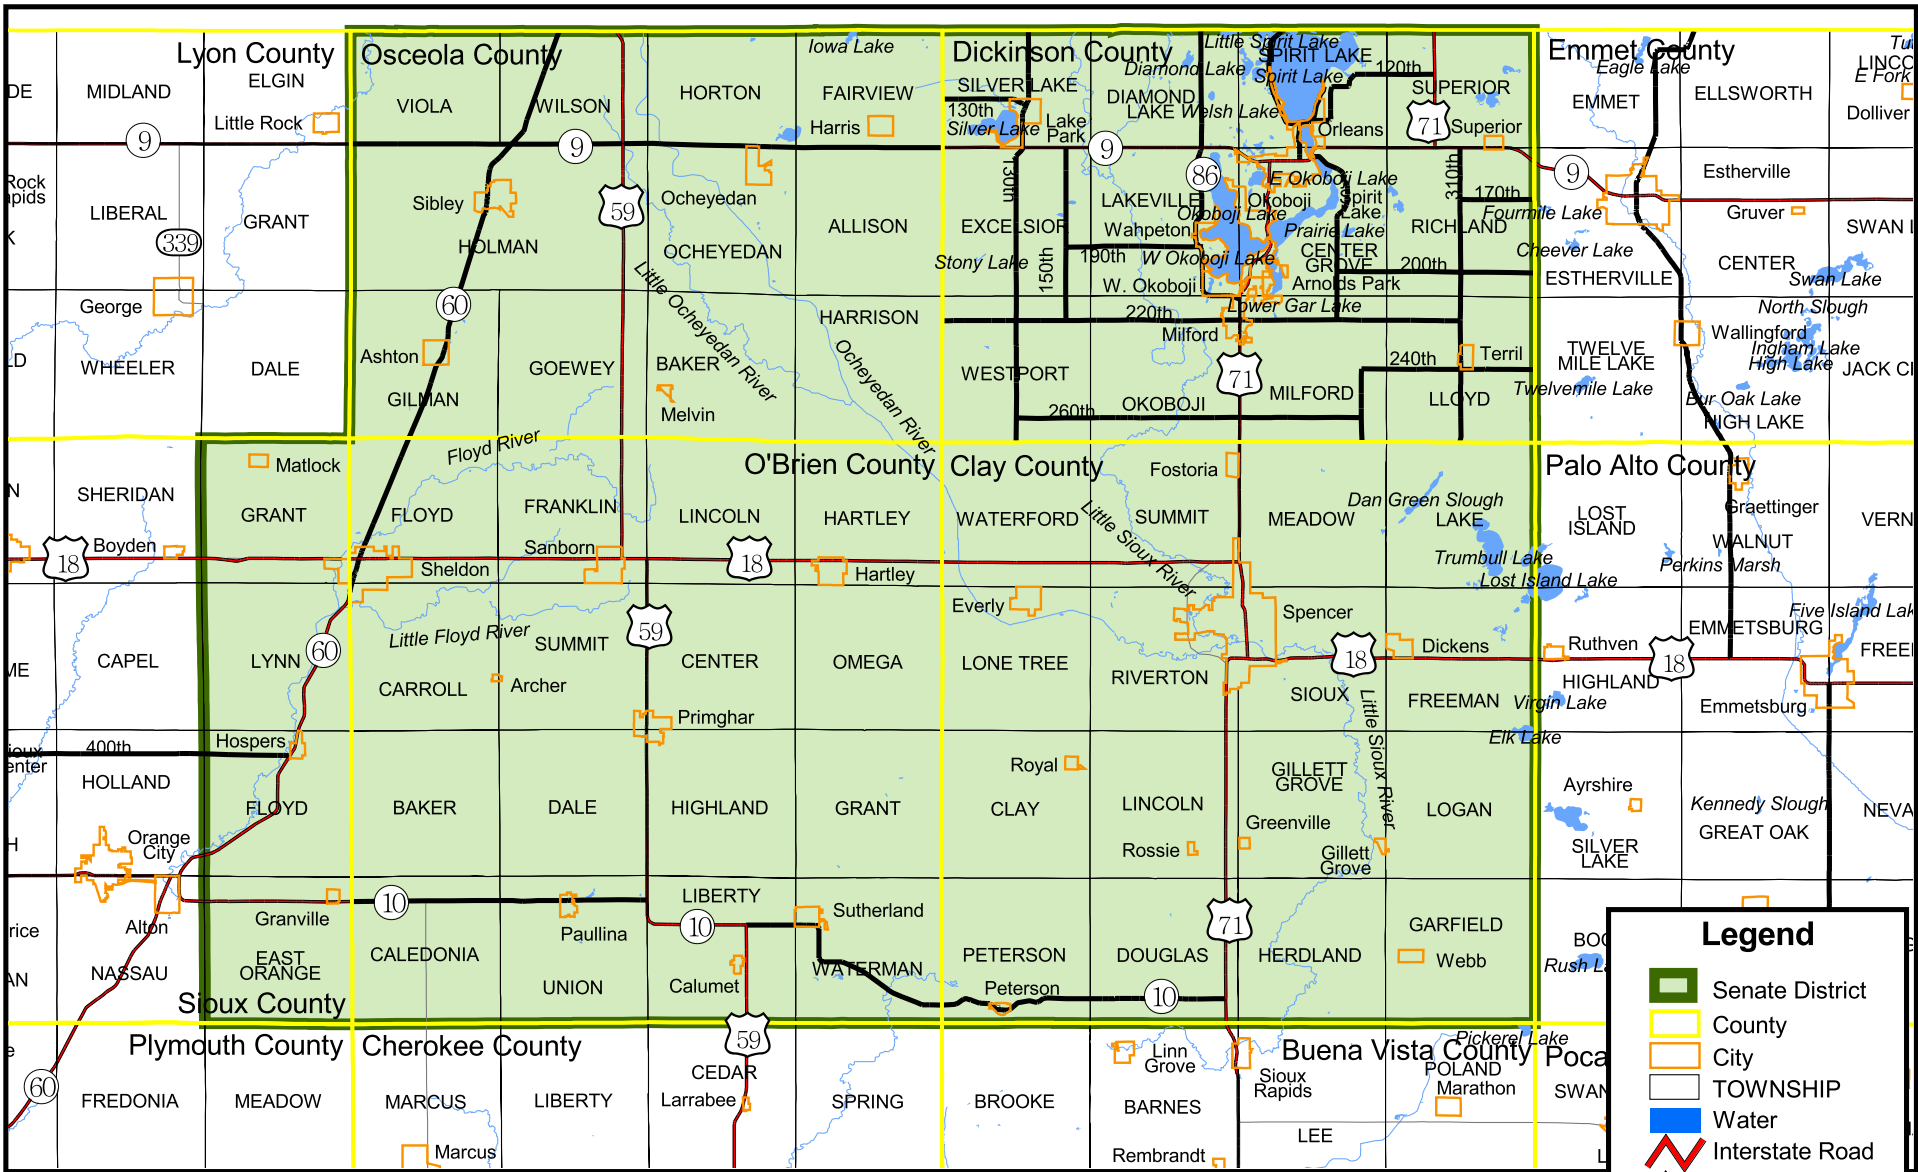

Iowa Senate District 3

(Effective Beginning with the Elections in 2002 for the 80th General Assembly)

Prepared by the Legislative Service Bureau using Jan. 1, 2000, U.S. Census Bureau geographic information.

Legend

- Senate District
- County
- City
- TOWNSHIP
- Water
- Interstate Road
- Major Road
- Primary Road
- Local Road
- Railroad