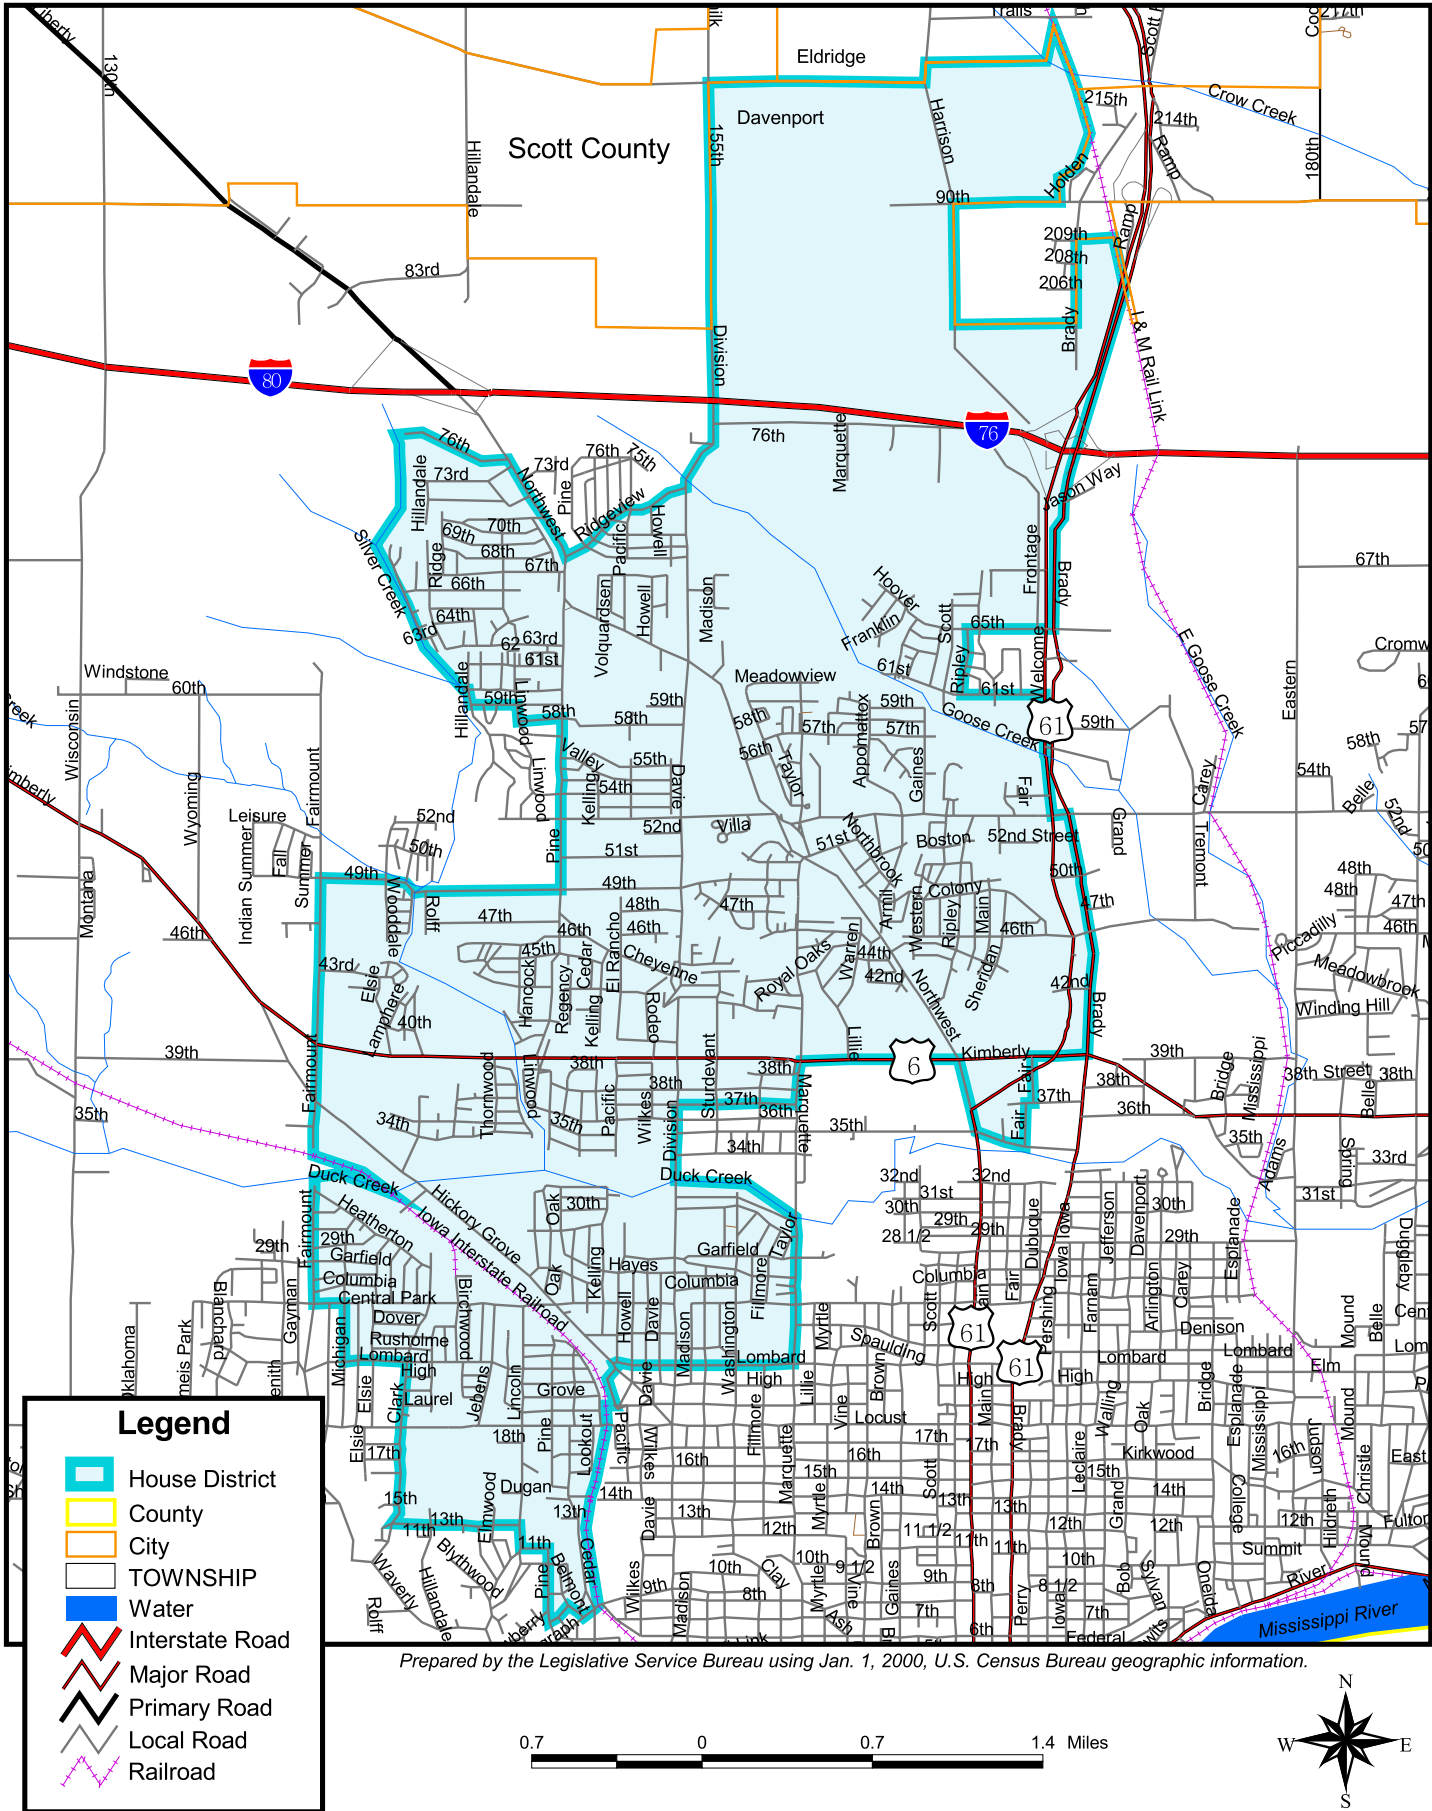

Iowa House of Representatives District 85

(Effective Beginning with the Elections in 2002 for the 80th General Assembly)

Prepared by the Legislative Service Bureau using Jan. 1, 2000, U.S. Census Bureau geographic information.