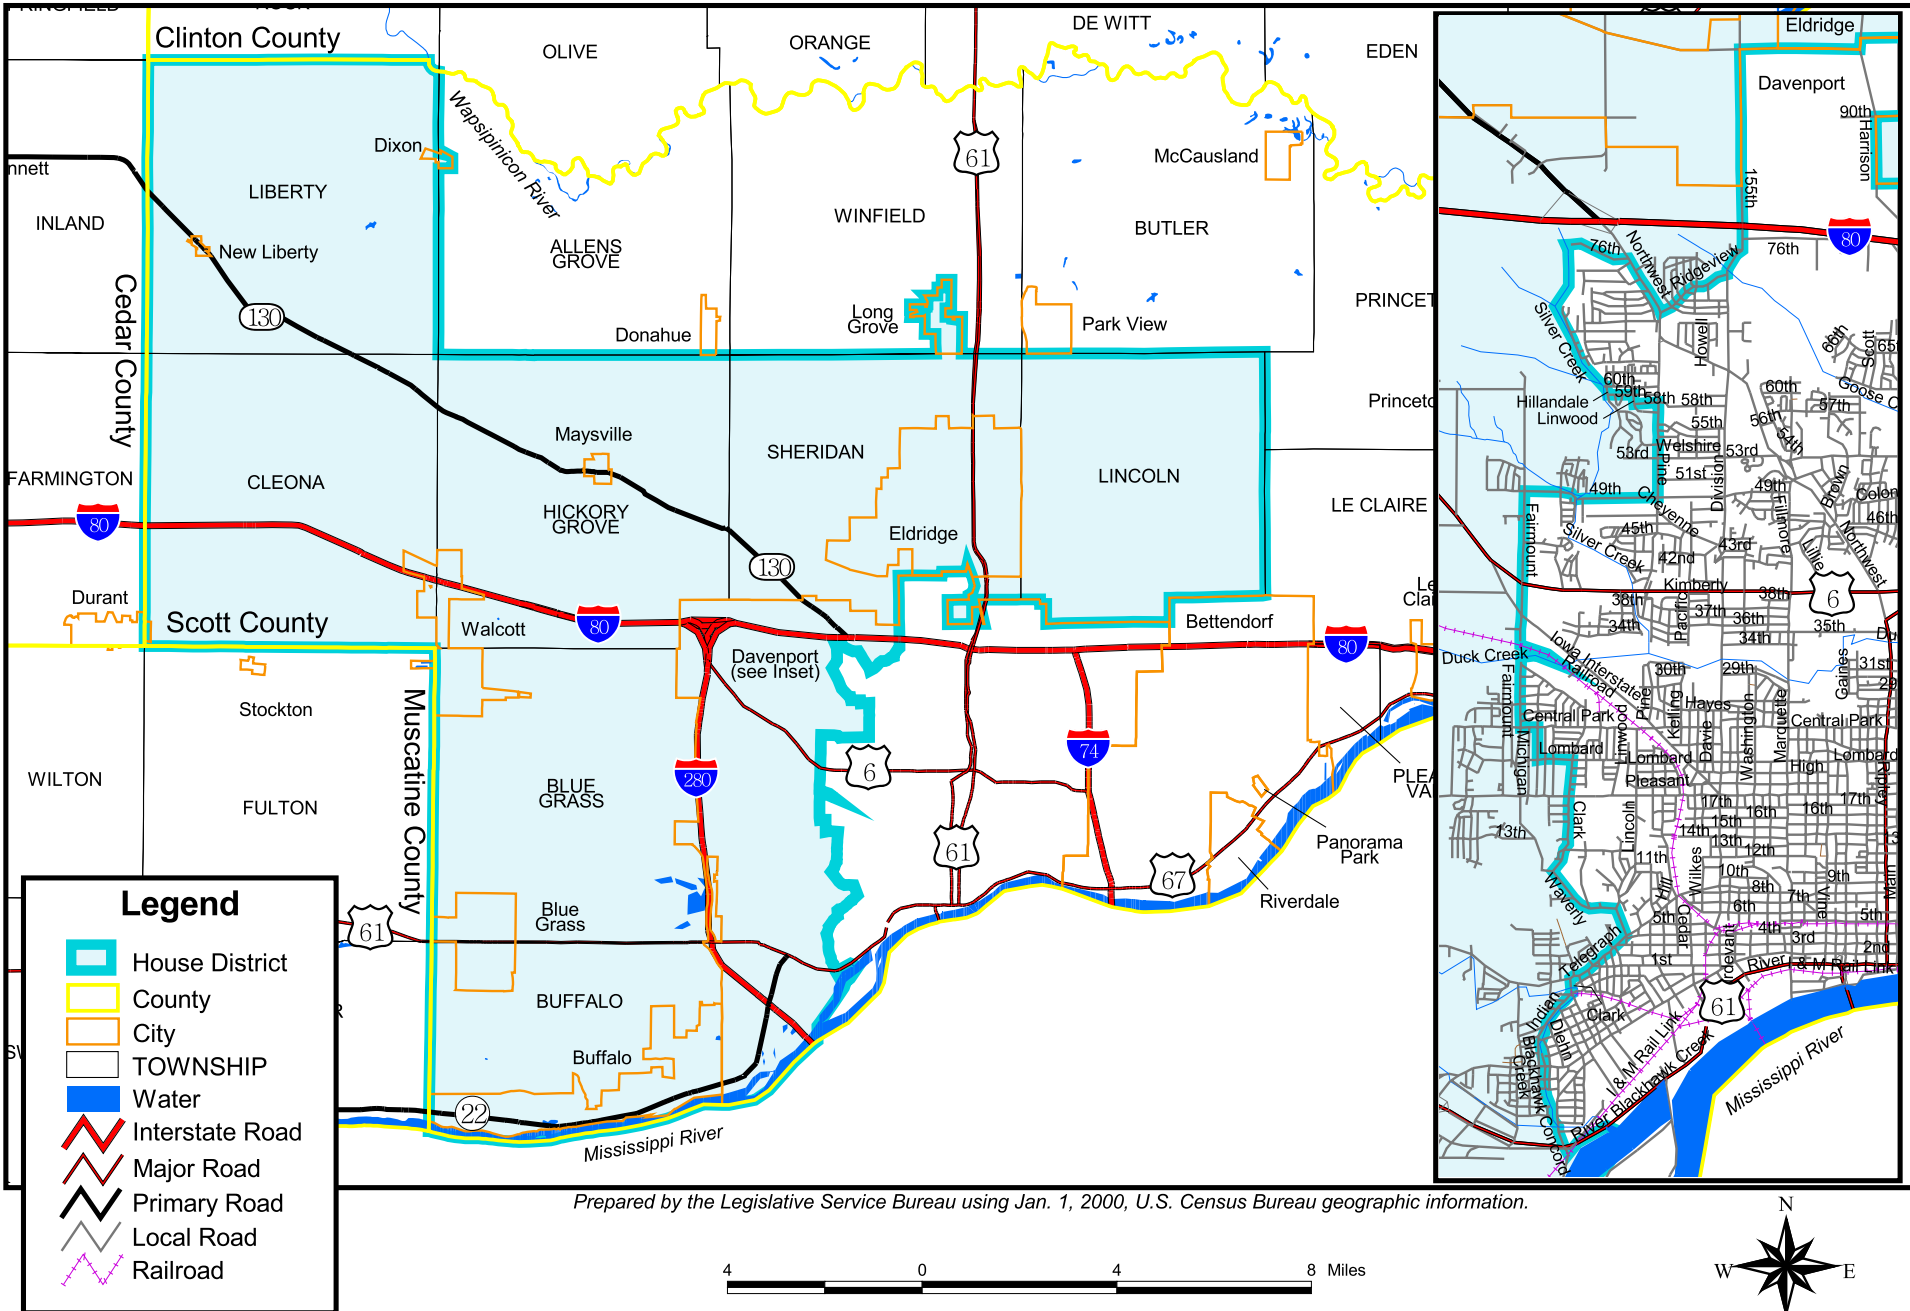

Iowa House of Representatives District 84

(Effective Beginning with the Elections in 2002 for the 80th General Assembly)

Prepared by the Legislative Service Bureau using Jan. 1, 2000, U.S. Census Bureau geographic information.