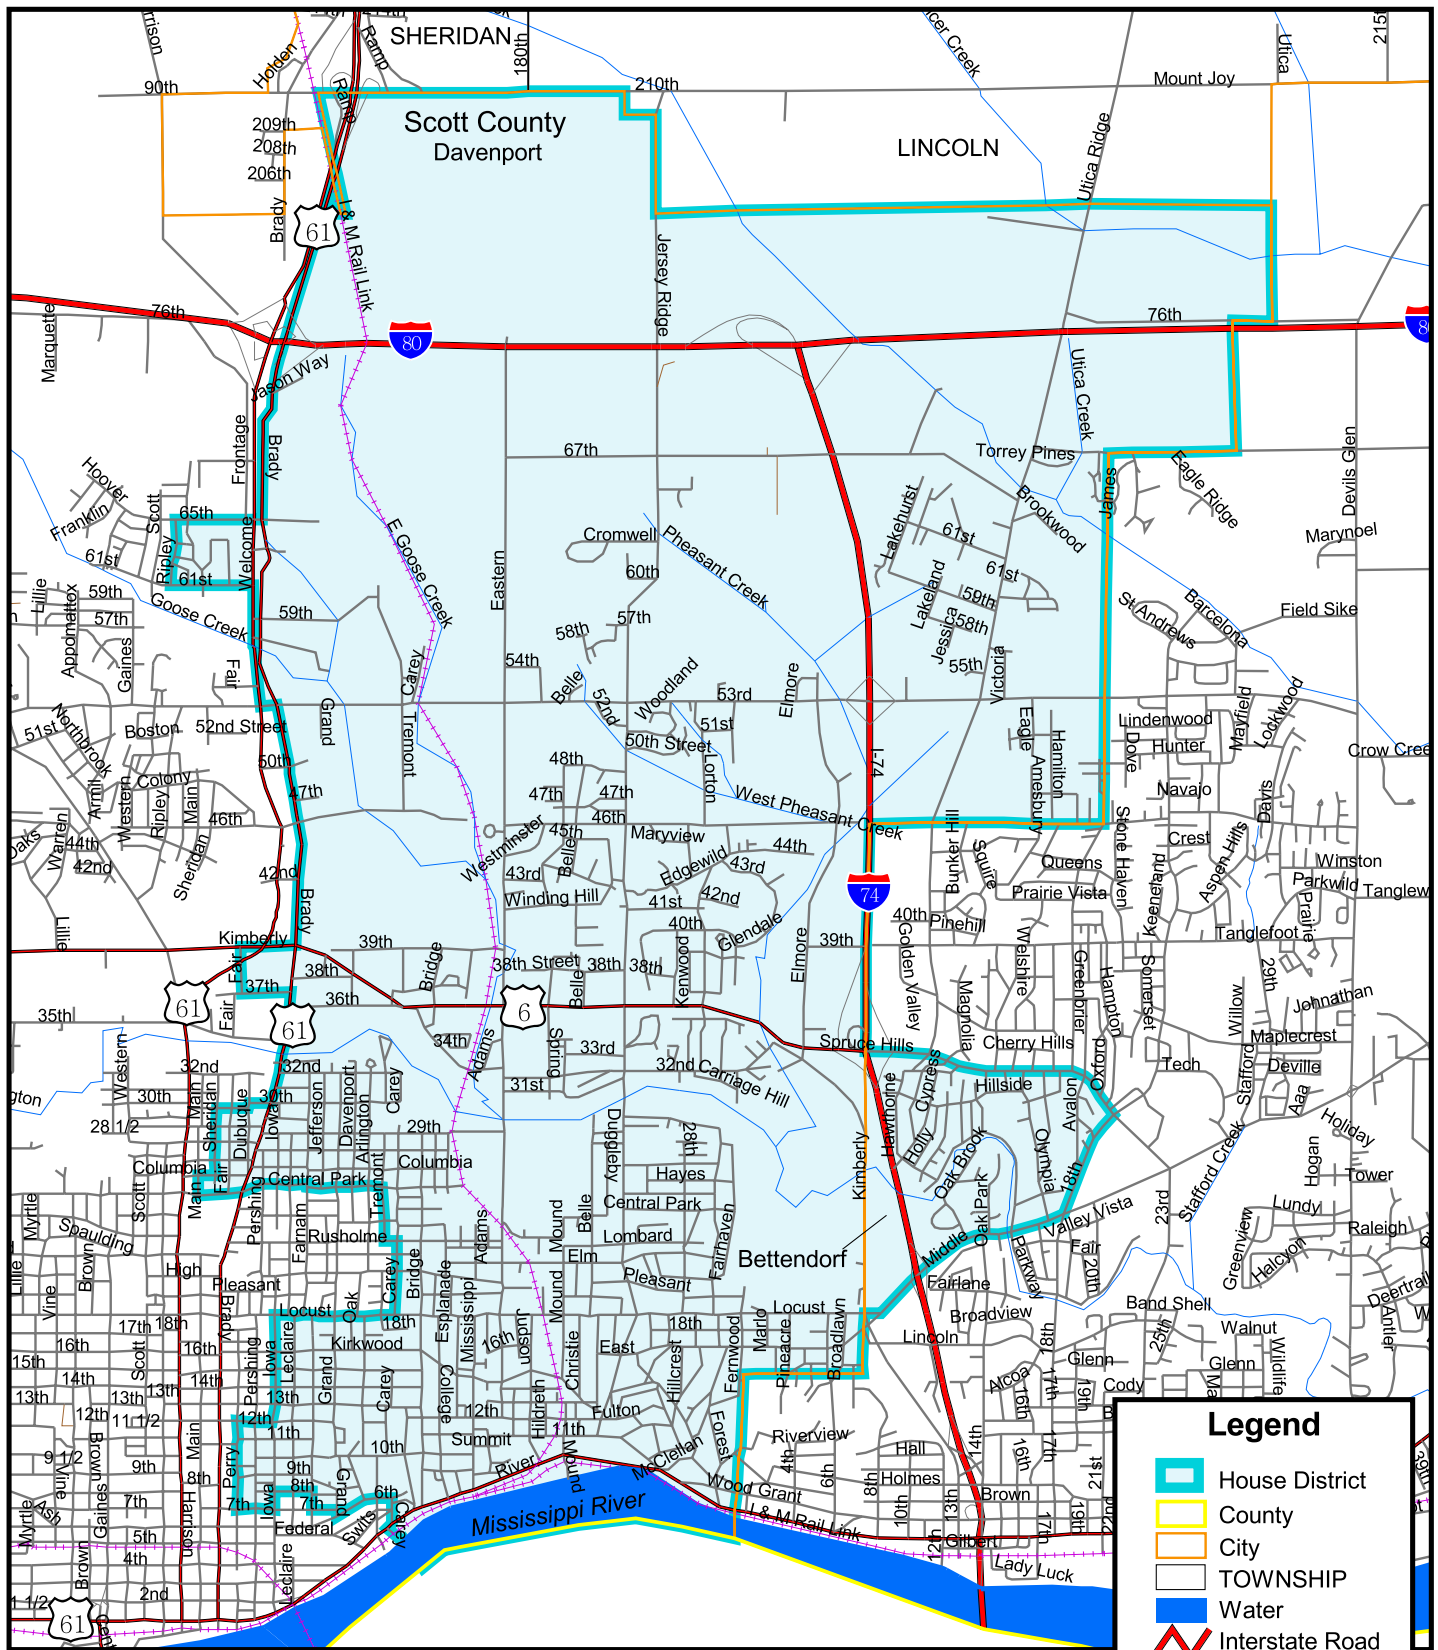

# Iowa House of Representatives District 81

(Effective Beginning with the Elections in 2002 for the 80th General Assembly)

Prepared by the Legislative Service Bureau using Jan. 1, 2000, U.S. Census Bureau geographic information.

### Legend

- House District
- County
- City
- TOWNSHIP
- Water
- Interstate Road
- Major Road
- Primary Road
- Local Road
- Railroad