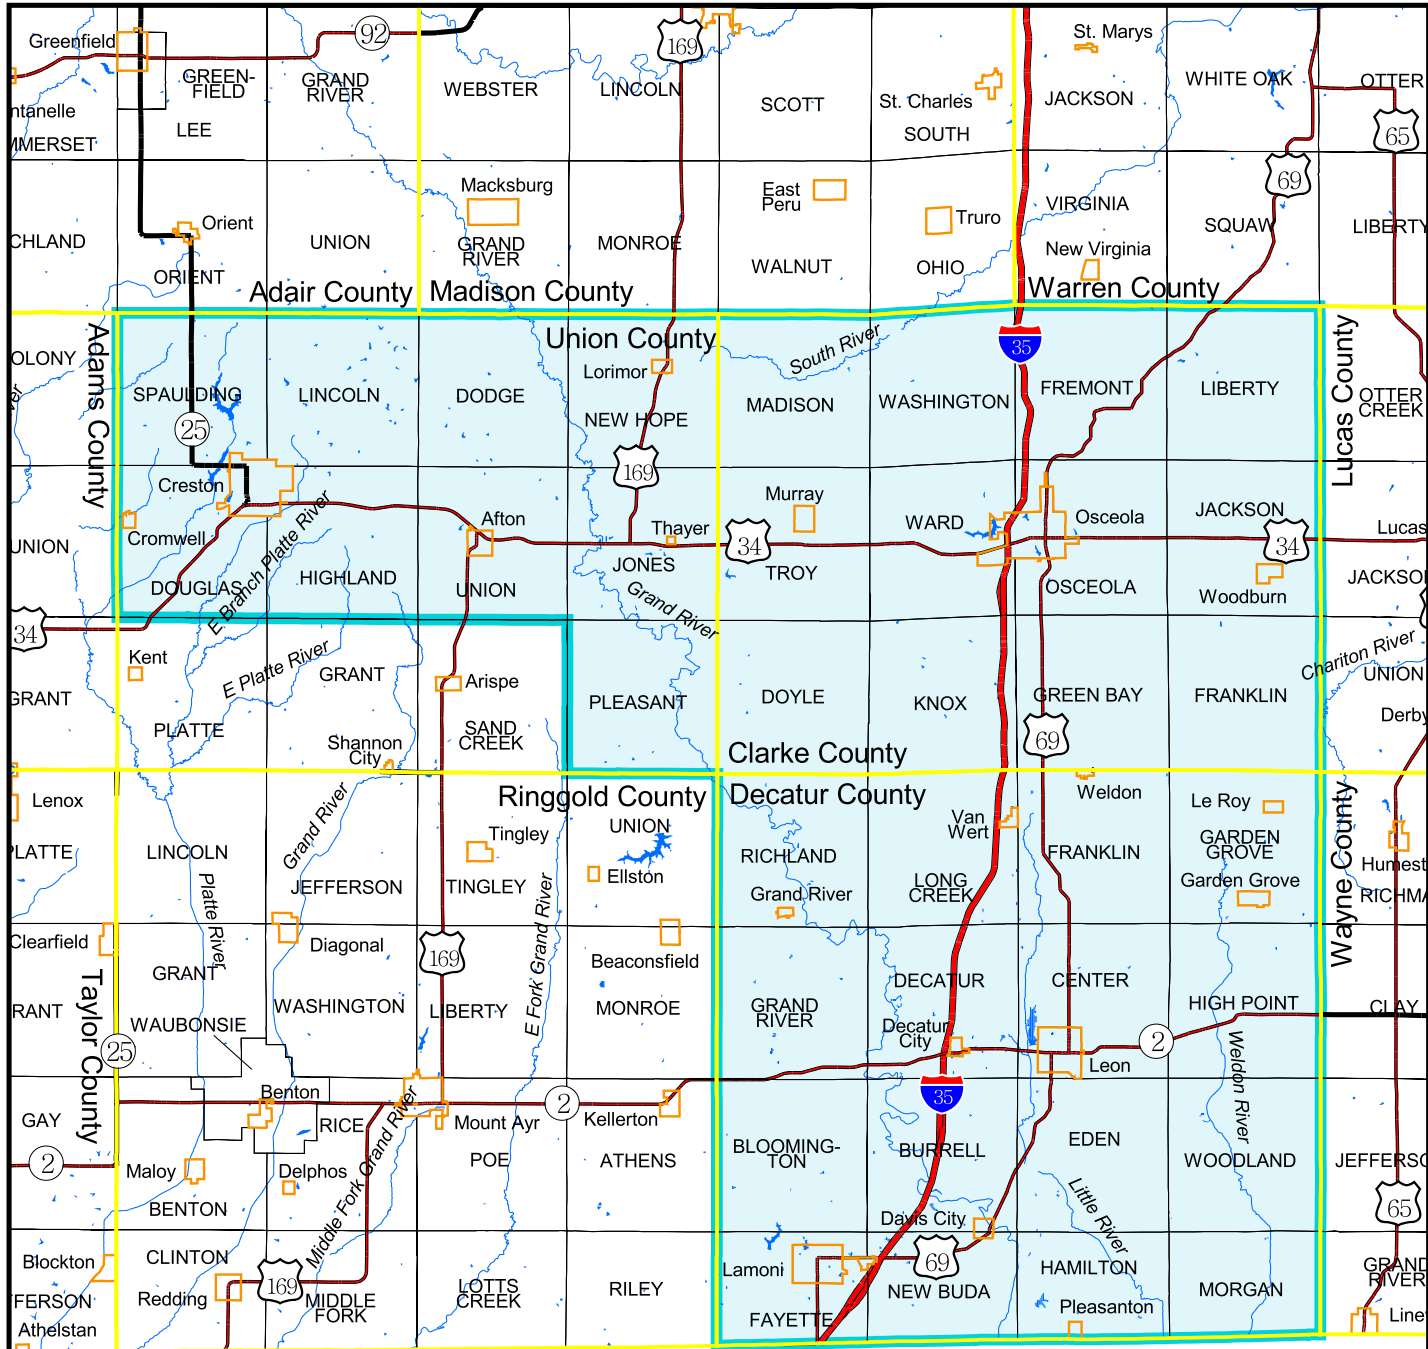

Iowa House of Representatives District 95

(Effective Beginning with the Elections in 2002 for the 80th General Assembly)

Legend

- House District
- County
- City
- TOWNSHIP
- Water
- Interstate Road
- Major Road
- Primary Road
- Local Road
- Railroad

Prepared by the Legislative Service Bureau using Jan. 1, 2000, U.S. Census Bureau geographic information.