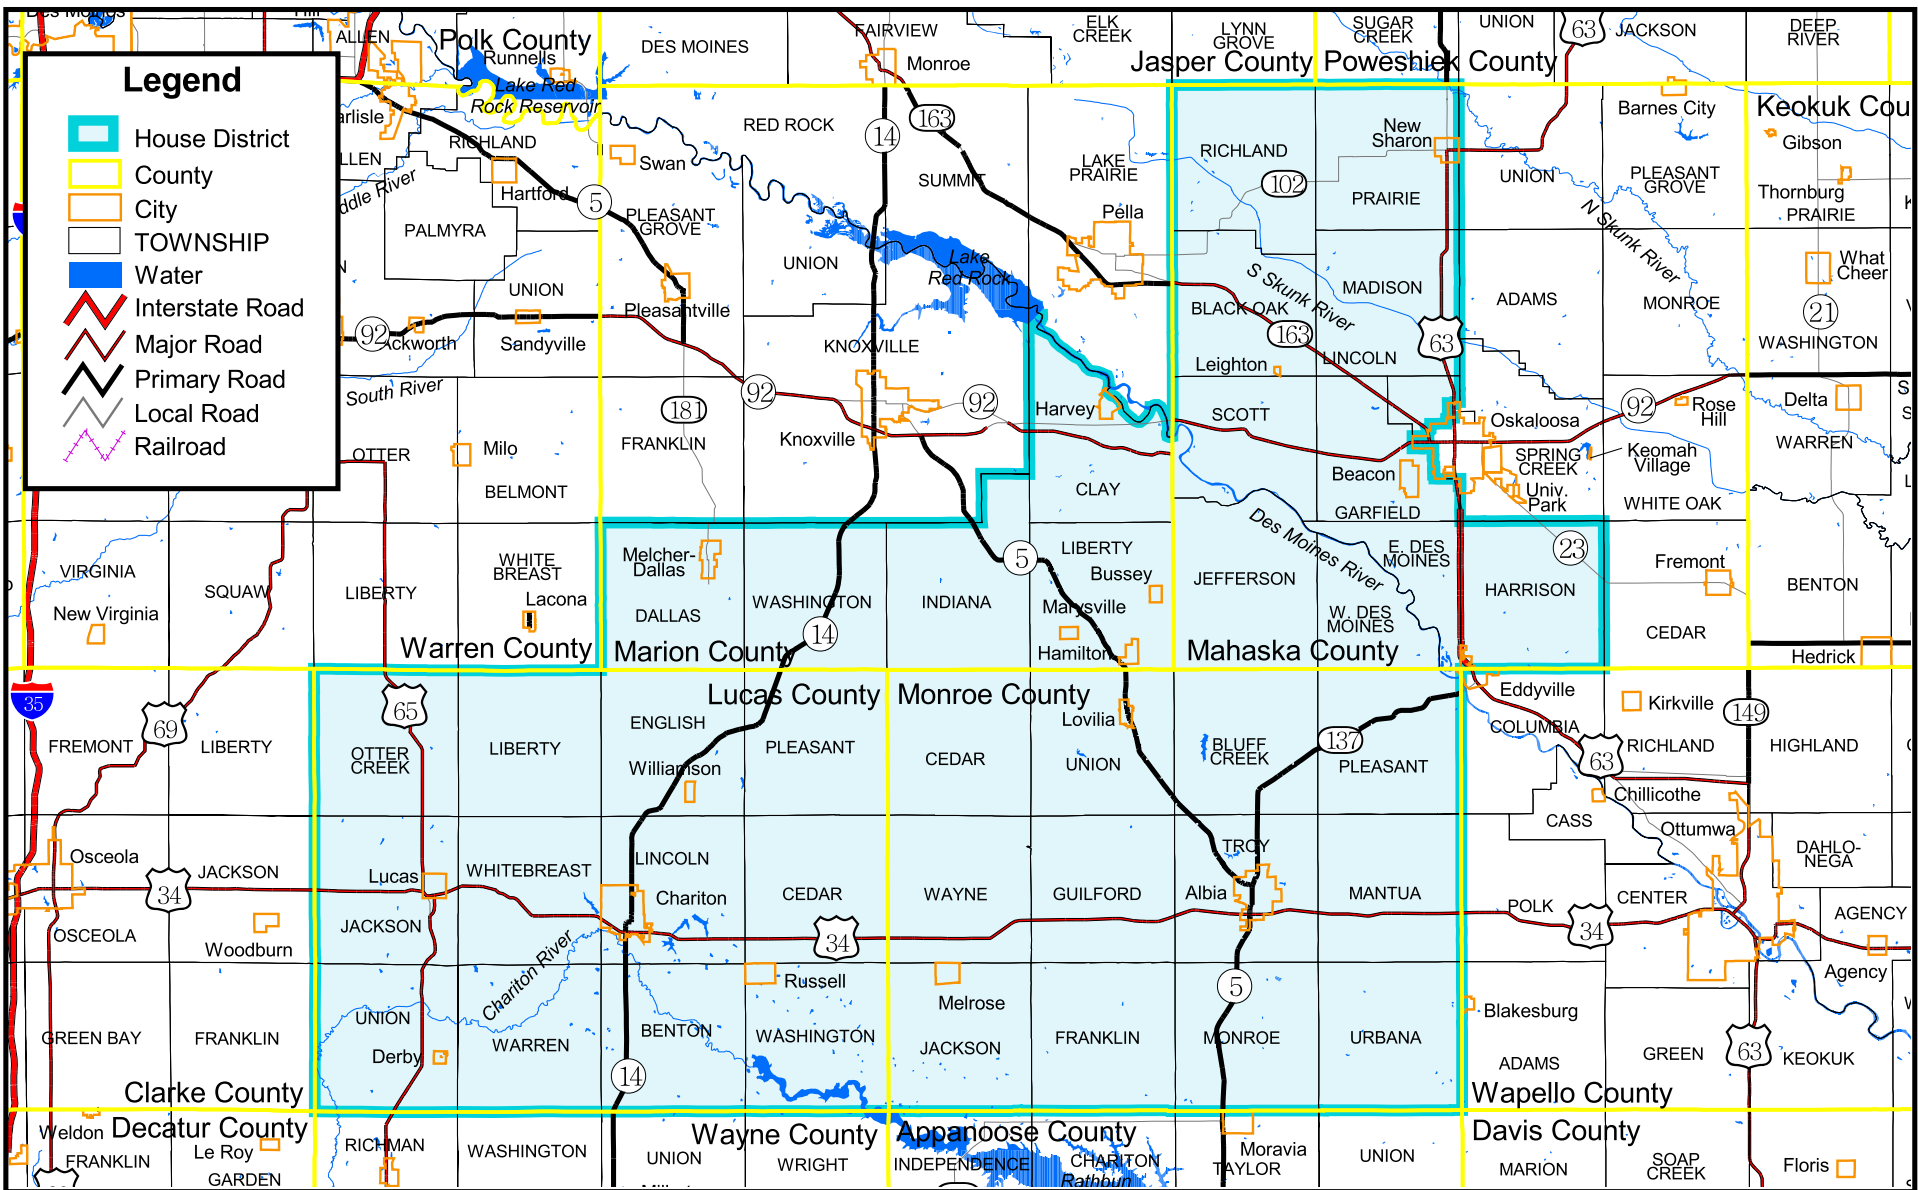

# Iowa House of Representatives District 72

(Effective Beginning with the Elections in 2002 for the 80th General Assembly)

Prepared by the Legislative Service Bureau using Jan. 1, 2000, U.S. Census Bureau geographic information.