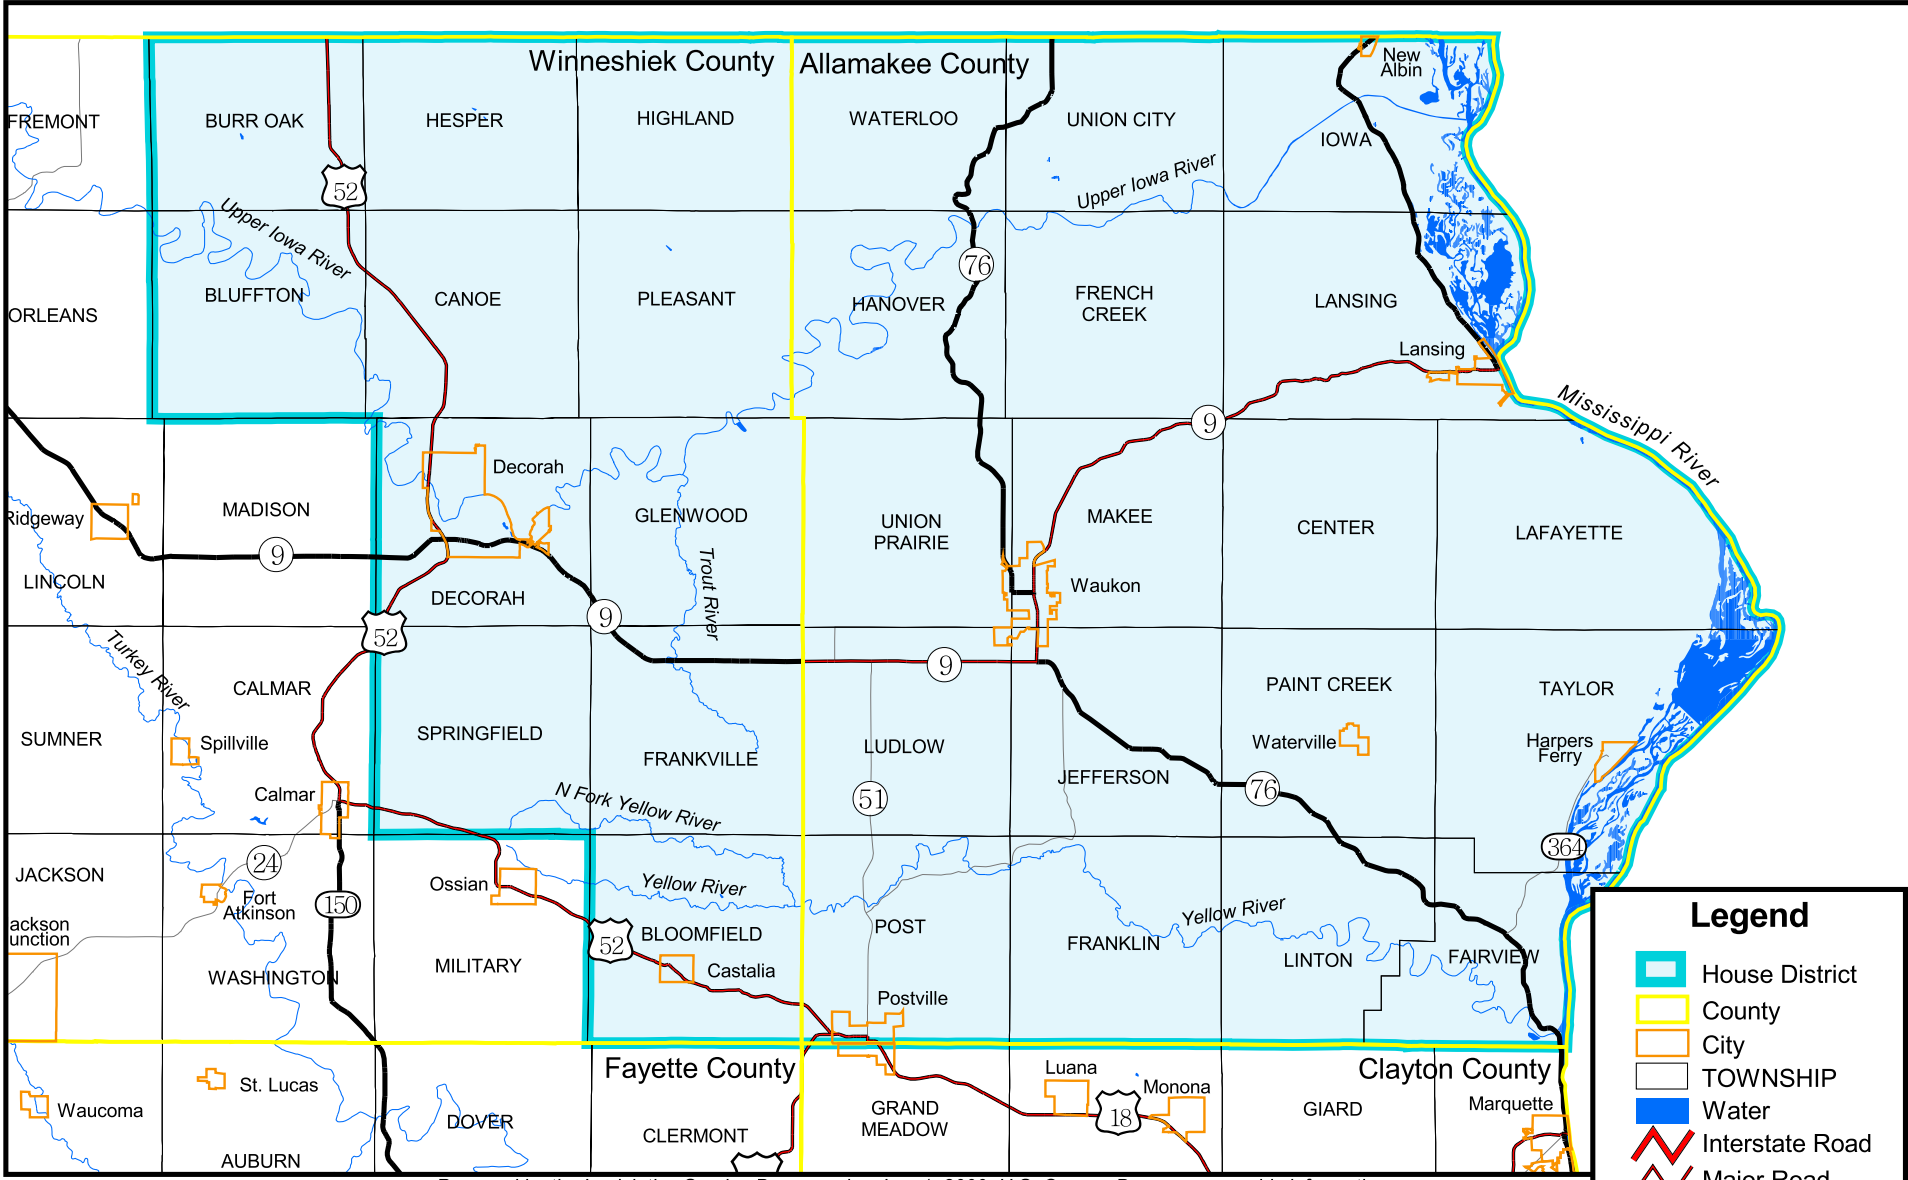

Iowa House of Representatives District 16

(Effective Beginning with the Elections in 2002 for the 80th General Assembly)

Legend

- House District
- County
- City
- TOWNSHIP
- Water
- Interstate Road
- Major Road
- Primary Road
- Local Road
- Railroad

Prepared by the Legislative Service Bureau using Jan. 1, 2000, U.S. Census Bureau geographic information.