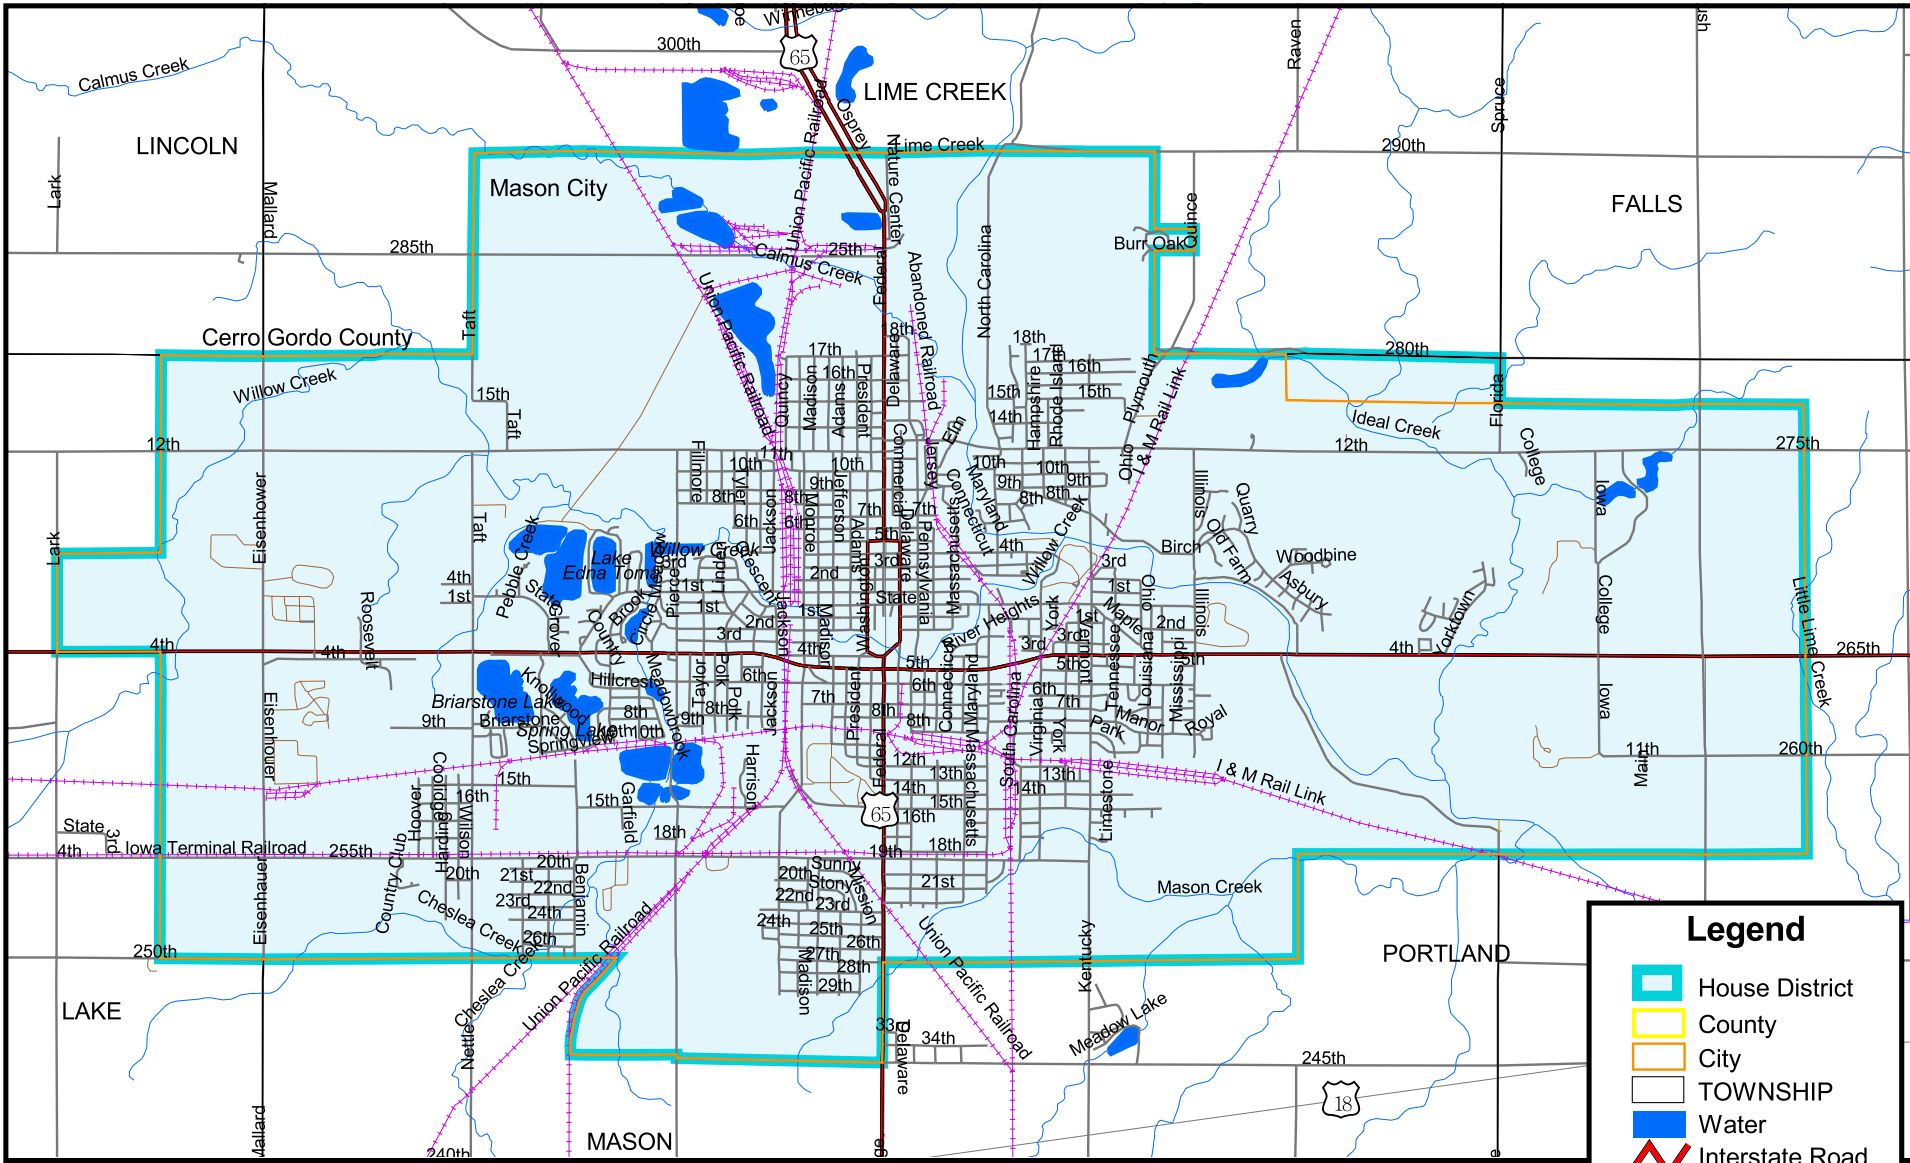

Iowa House of Representatives District 13

(Effective Beginning with the Elections in 2002 for the 80th General Assembly)

Prepared by the Legislative Service Bureau using Jan. 1, 2000, U.S. Census Bureau geographic information.

Legend

- House District
- County
- City
- TOWNSHIP
- Water
- Interstate Road
- Major Road
- Primary Road
- Local Road
- Railroad