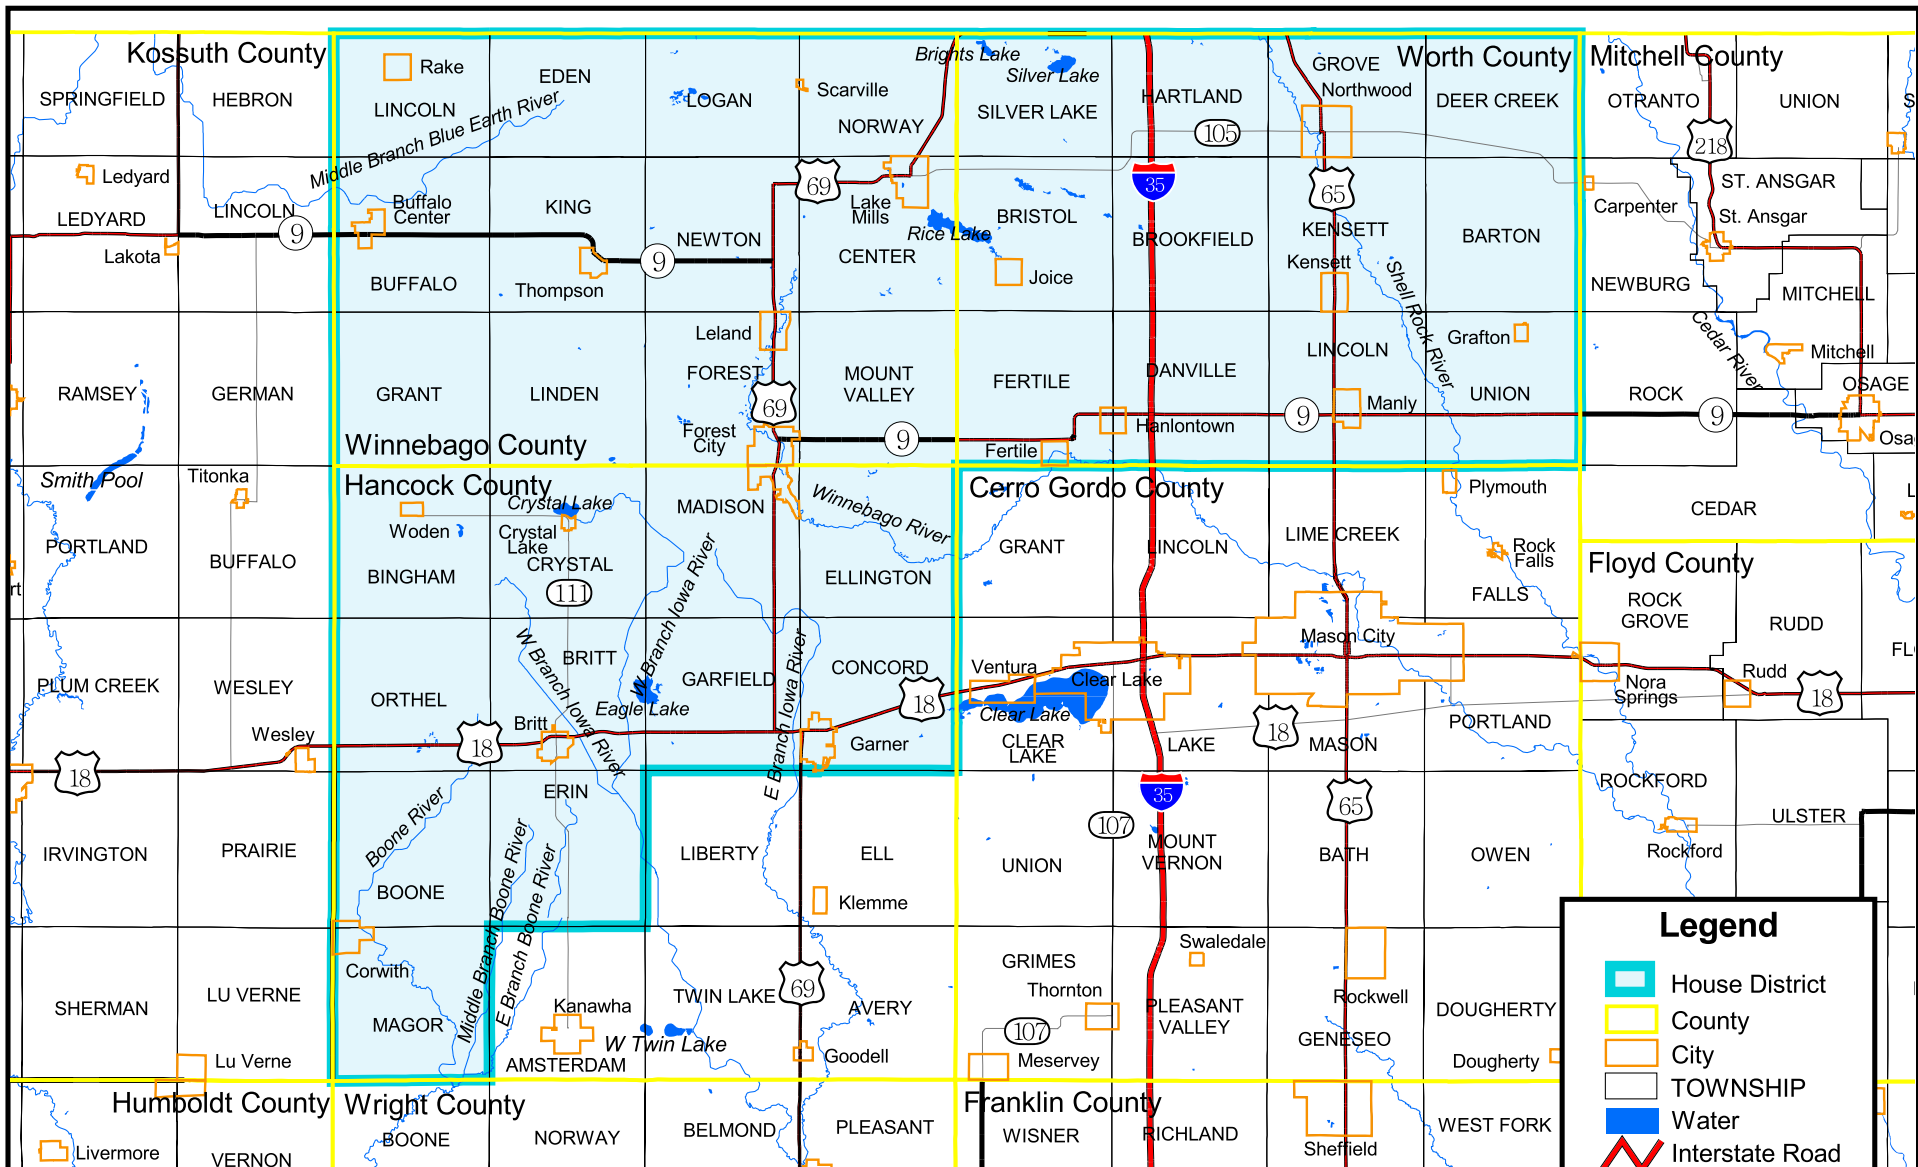

# Iowa House of Representatives District 11

(Effective Beginning with the Elections in 2002 for the 80th General Assembly)

Prepared by the Legislative Service Bureau using Jan. 1, 2000, U.S. Census Bureau geographic information.

### Legend

- House District
- County
- City
- TOWNSHIP
- Water
- Interstate Road
- Major Road
- Primary Road
- Local Road
- Railroad