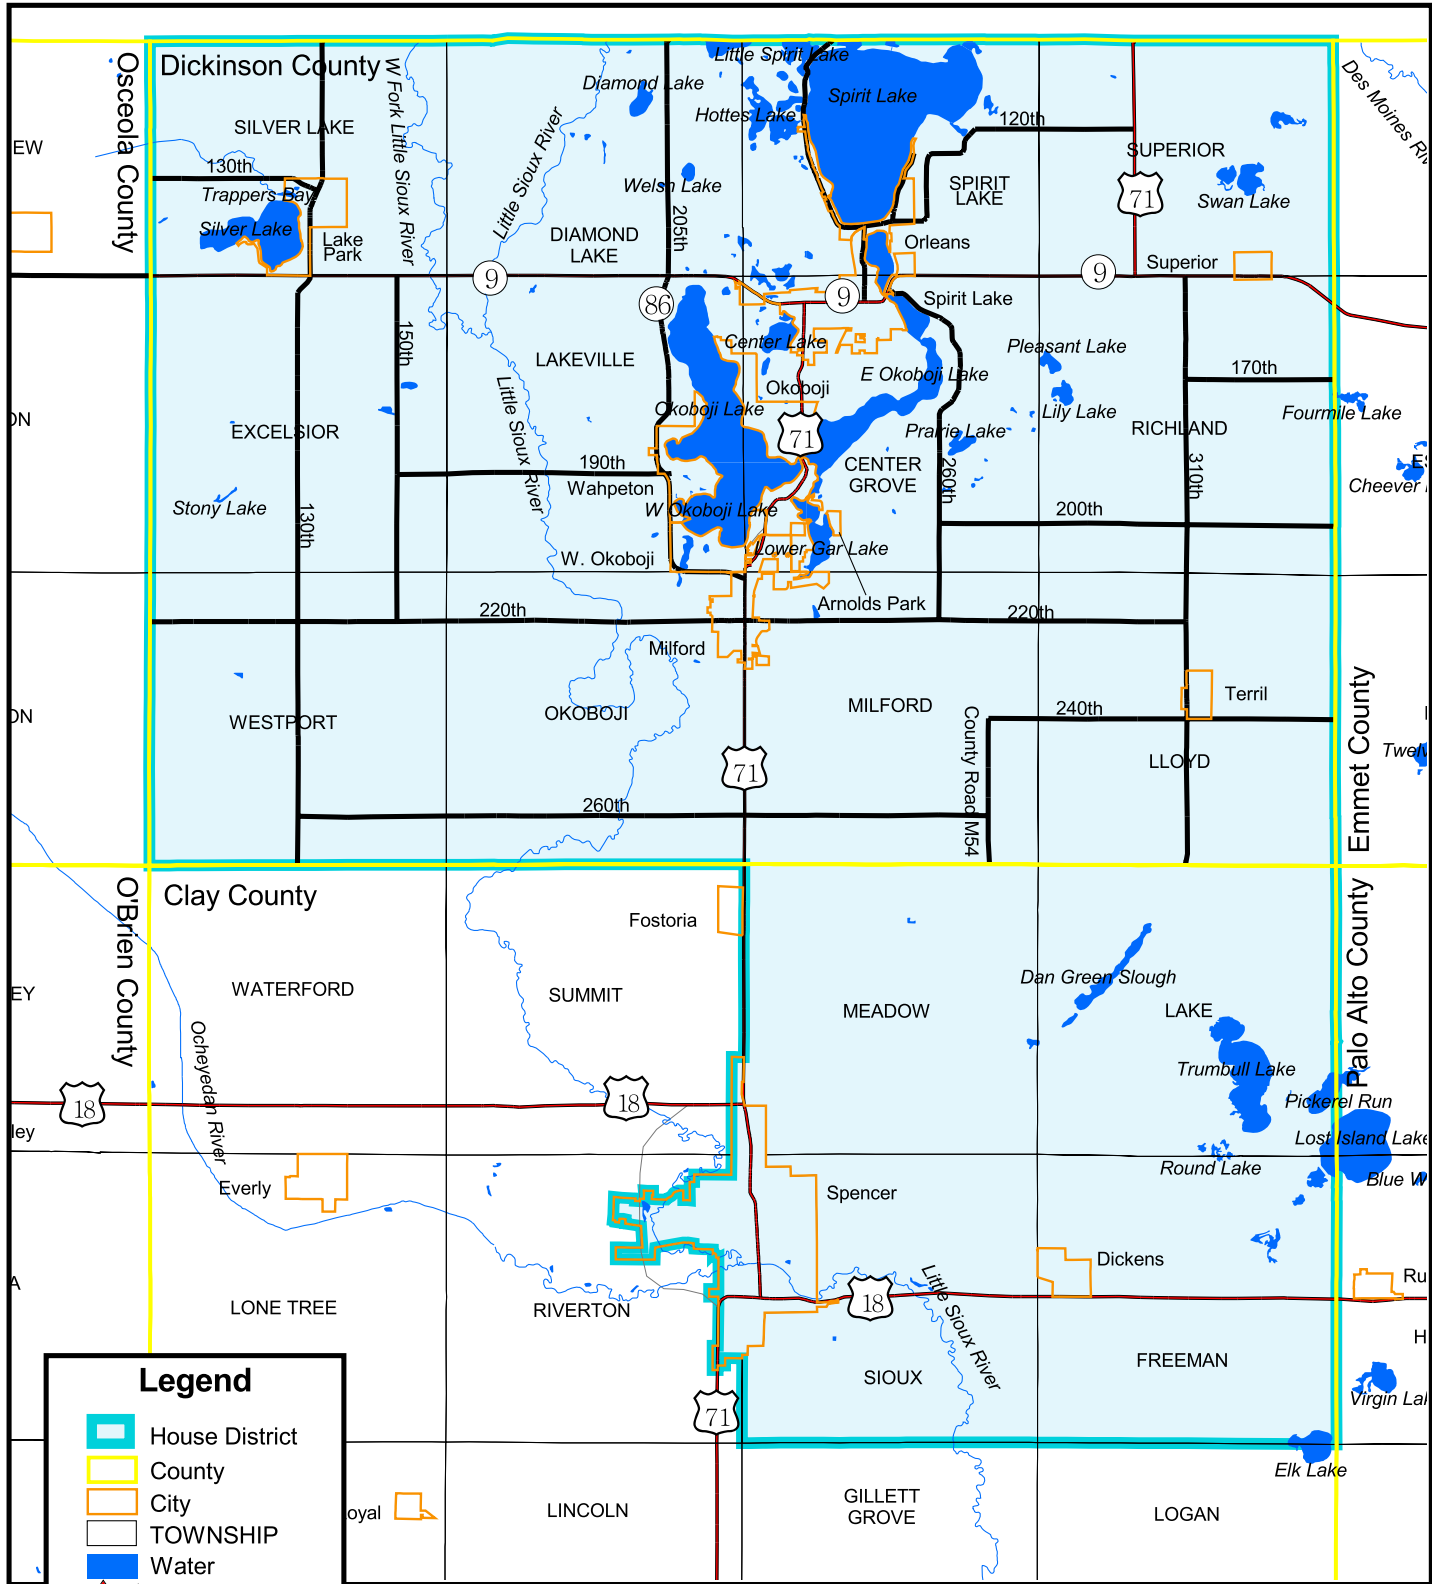

Iowa House of Representatives District 6

(Effective Beginning with the Elections in 2002 for the 80th General Assembly)

Legend

- House District
- County
- City
- TOWNSHIP
- Water
- Interstate Road
- Major Road
- Primary Road
- Local Road
- Railroad

Prepared by the Legislative Service Bureau using Jan. 1, 2000, U.S. Census Bureau geographic information.