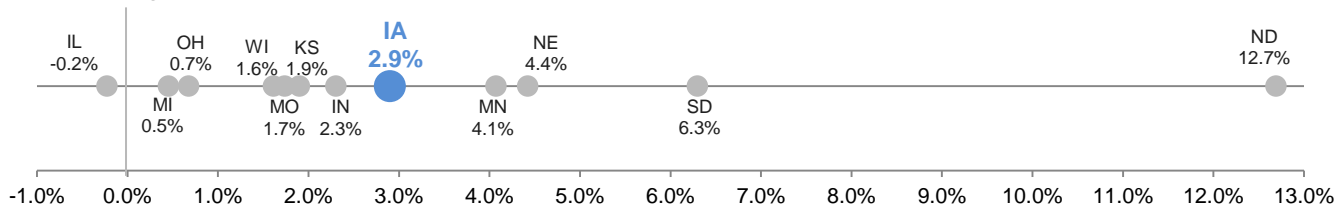

National and Regional Comparison – 2016 Census Information

Iowa has an estimated **3,134,693** residents

An increase of **88,338** since 2010

Growth Rates by Region Since 2010

Five States Created 53.9% of the Population Growth

Midwest Region Growth Rates Since 2010

Population Pyramid – 2016 Estimate

Percentage Change by Age Category Since 2010

Percentage of Age by Category – 2016 Estimate

Source: U.S. Census, 2016 Population Estimates; 2010 Decennial Census; LSA calculations
 LSA Staff Contact: Adam Broich (515.281.8223) adam.broich@legis.iowa.gov