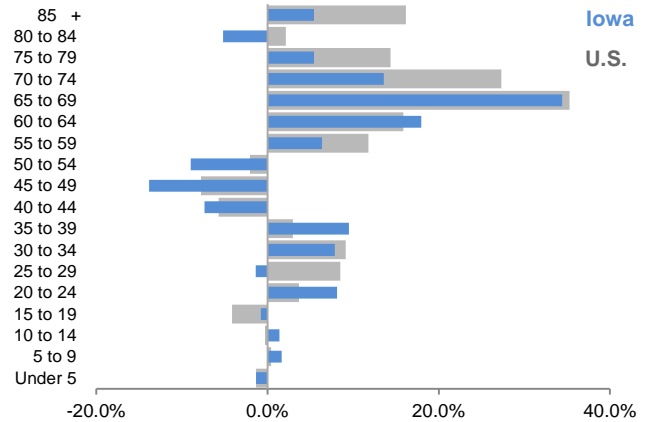

National and Regional Comparison – 2016 Census Information

Iowa has an estimated **3,134,693** residents

An increase of **88,338** since 2010

Growth Rates by Region Since 2010

Five States Created 53.9% of the Population Growth

Midwest Region Growth Rates Since 2010

Population Pyramid – 2016 Estimate

Percentage Change by Age Category Since 2010

Percentage of Age by Category – 2016 Estimate

Source: U.S. Census, 2016 Population Estimates; 2010 Decennial Census; LSA calculations
 LSA Staff Contact: Adam Broich (515.281.8223) adam.broich@legis.iowa.gov