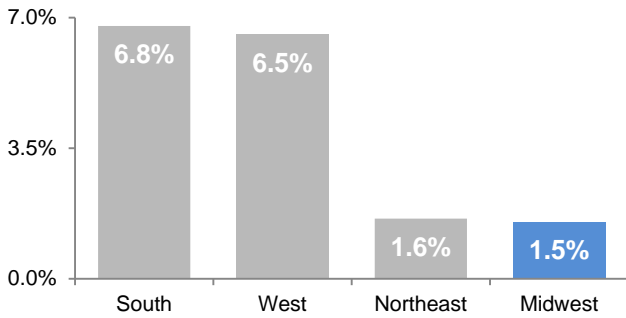

National and Regional Comparison – 2016 Census Information

Iowa has an estimated **3,134,693** residents

An increase of **88,338** since 2010

Growth Rates by Region Since 2010

Five States Created 53.9% of the Population Growth

Midwest Region Growth Rates Since 2010

Population Pyramid – 2016 Estimate

Percentage Change by Age Category Since 2010

Percentage of Age by Category – 2016 Estimate

Source: U.S. Census, 2016 Population Estimates; 2010 Decennial Census; LSA calculations
 LSA Staff Contact: Adam Broich (515.281.8223) adam.broich@legis.iowa.gov