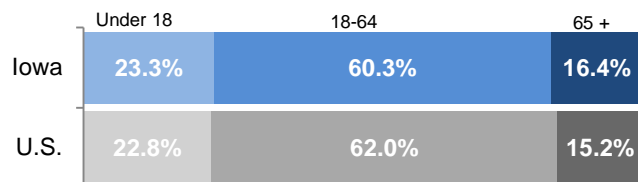

National and Regional Comparison – 2016 Census Information

Iowa has an estimated **3,134,693** residents

An increase of **88,338** since 2010

Growth Rates by Region Since 2010

Five States Created 53.9% of the Population Growth

Midwest Region Growth Rates Since 2010

Population Pyramid – 2016 Estimate

Percentage Change by Age Category Since 2010

Percentage of Age by Category – 2016 Estimate

Source: U.S. Census, 2016 Population Estimates; 2010 Decennial Census; LSA calculations
 LSA Staff Contact: Adam Broich (515.281.8223) adam.broich@legis.iowa.gov