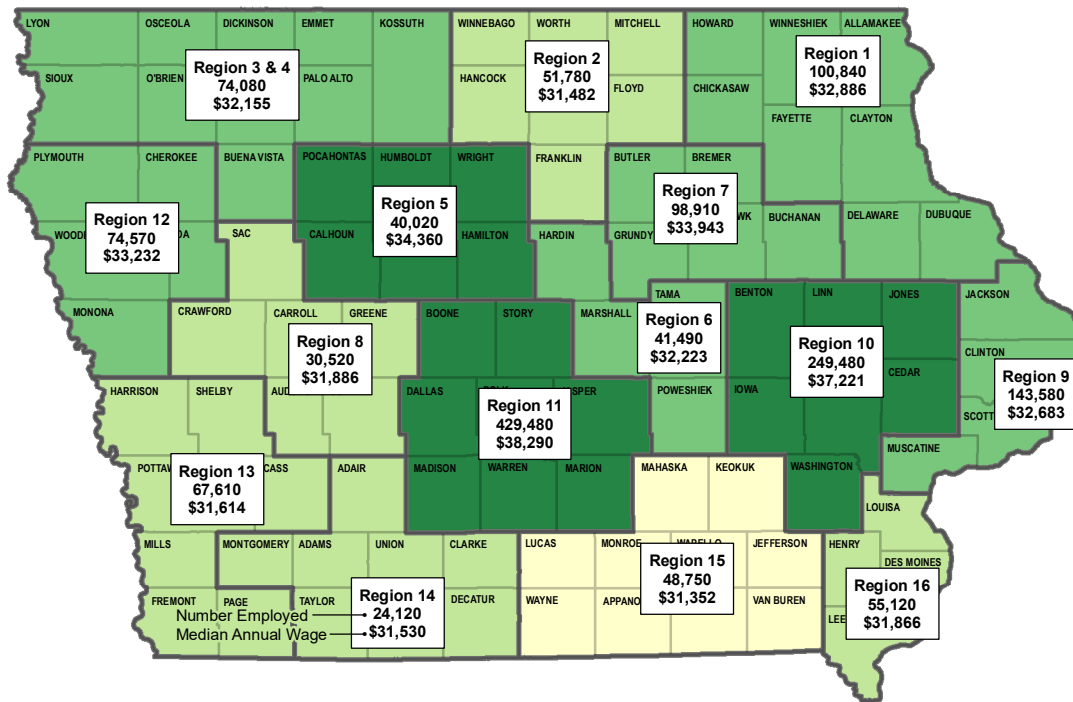

Estimated Number Employed and Median Wage – CY 2016

By Iowa Workforce Development Region

Statewide in Iowa:

1,534,910

Number Employed

\$34,785

Median Annual Wage

\$16.72