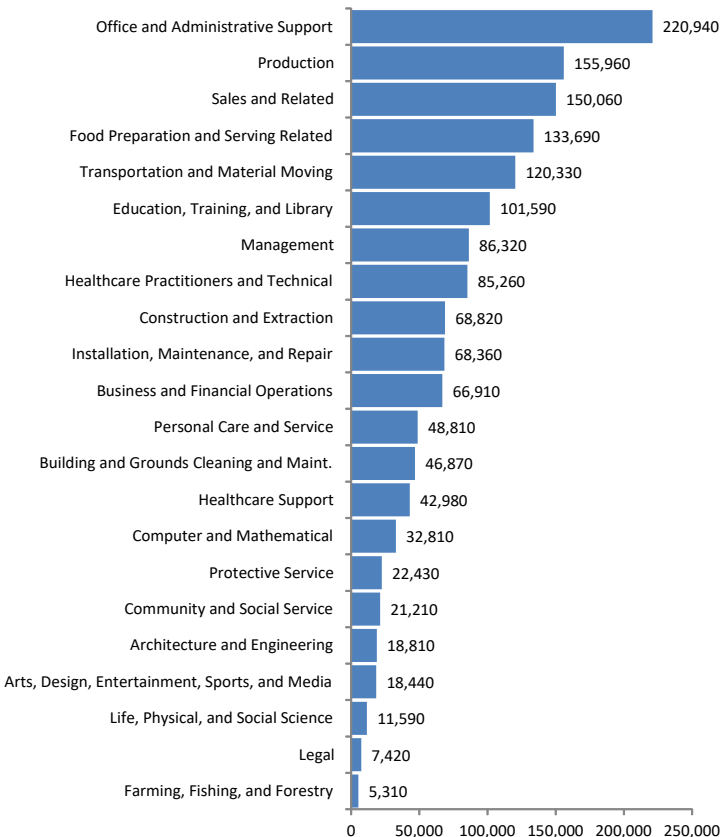

Iowa Estimated Employment by Occupation Type – 2016