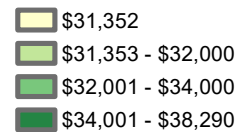

Statewide in Iowa:

1,534,910

Number Employed

$34,785

Median Annual Wage

$16.72

Median Hourly Wage

Median Annual Wage By Region