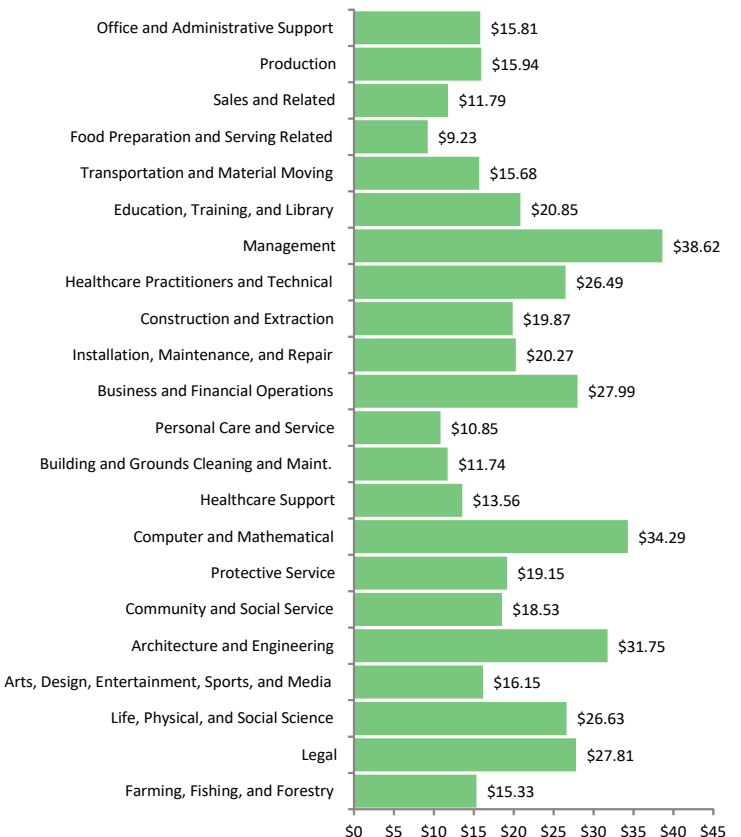

Iowa Median Hourly Wage by Occupation Type – 2016

Sources: Iowa Workforce Development, LSA calculations
LSA Staff Contact: Ron Robinson (515.281.6256) ron.robinson@legis.iowa.gov