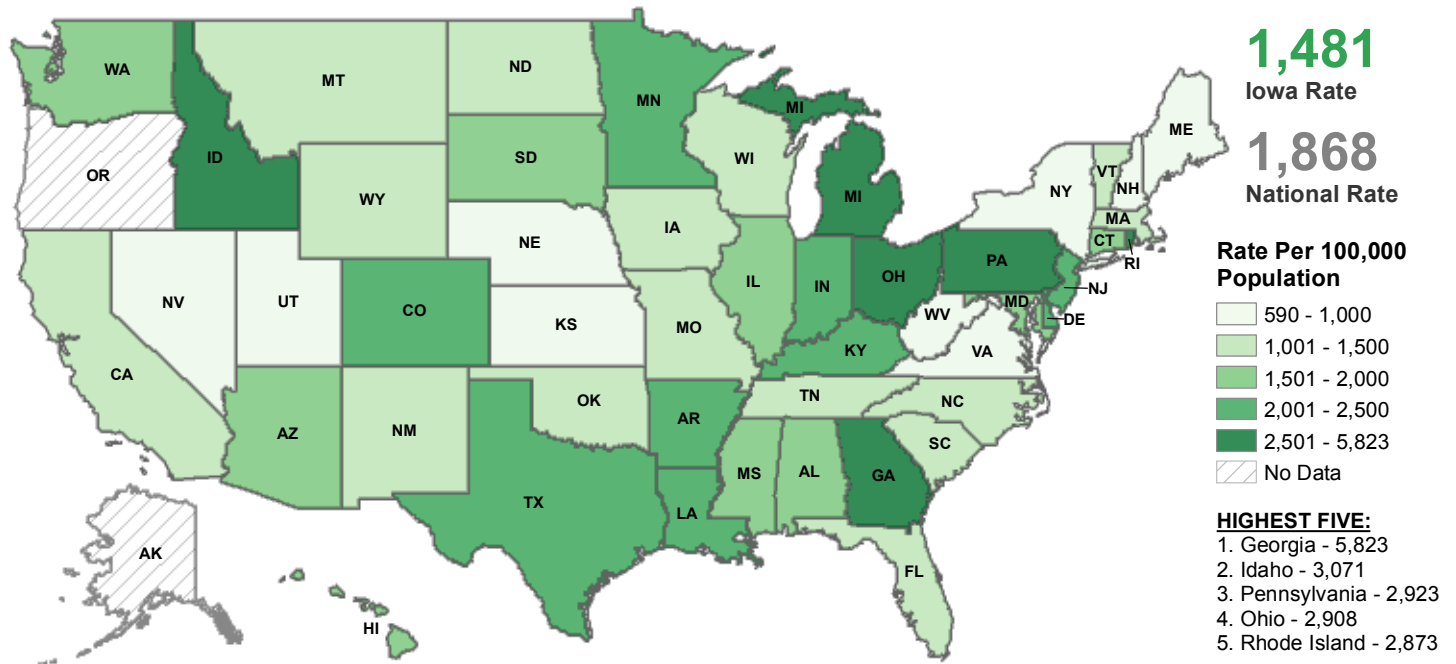

Rate of Offenders Under Community Supervision

Note: Community supervision includes offenders supervised on parole or probation.