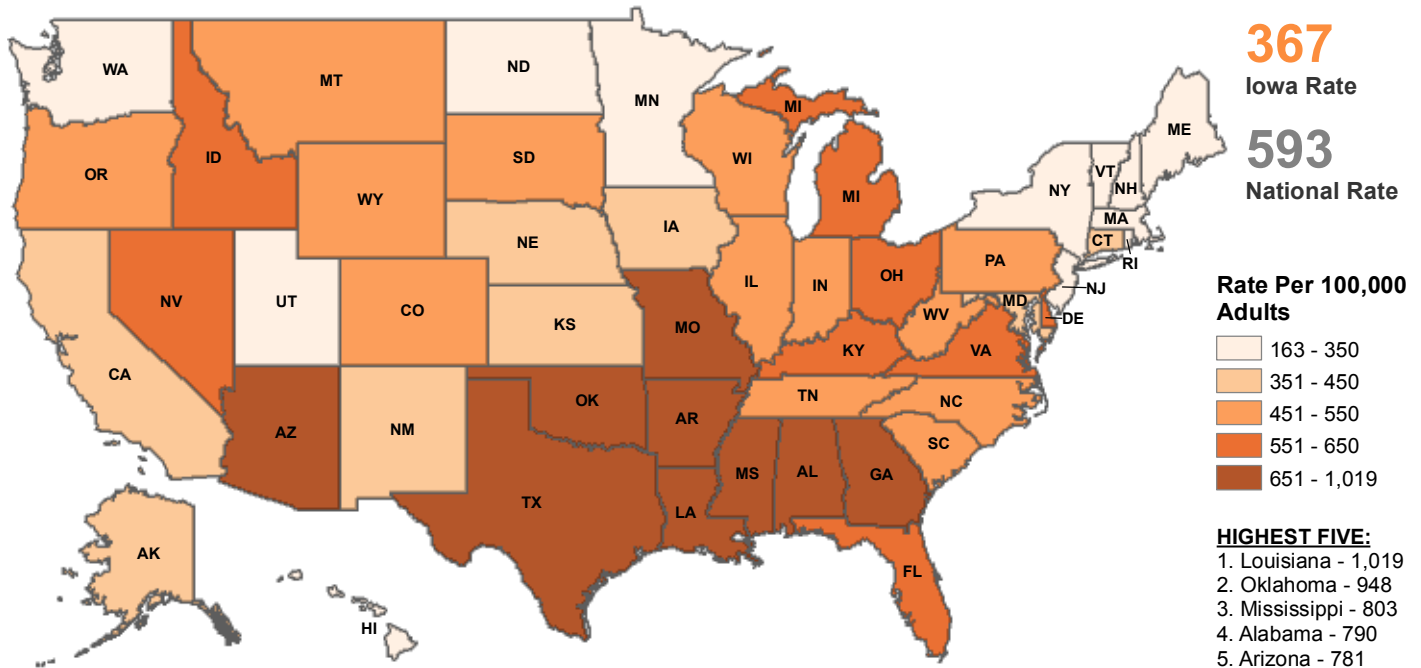

# National Comparison of Adult Corrections Populations – CY 2015

## Imprisonment Rate

Note: Counts are based on prisoners with sentences of more than a year under the jurisdiction of State or federal correctional officials. Imprisonment and supervision rates are based on 100,000 U.S. residents age 18 or older.