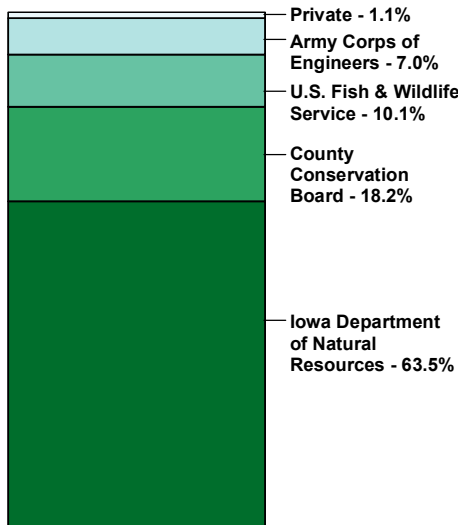

REPORTED DEER HARVEST BY COUNTY – 2015-2016

Public Hunting Land by Manager

Source: Department of Natural Resources

Iowa LSA Staff Contact: Deb Kozel (515-281-6767)
deb.kozel@legis.iowa.gov