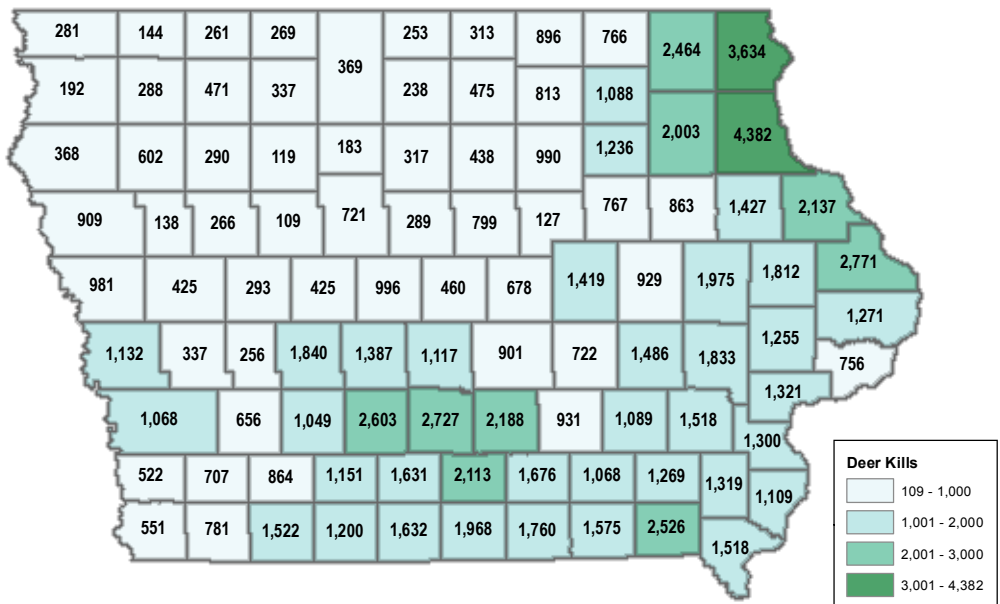

REPORTED DEER HARVEST BY COUNTY – 2015-2016

Public Hunting Land by Manager

Source: Department of Natural Resources

Iowa LSA Staff Contact: Deb Kozel (515-281-6767)
deb.kozel@legis.iowa.gov