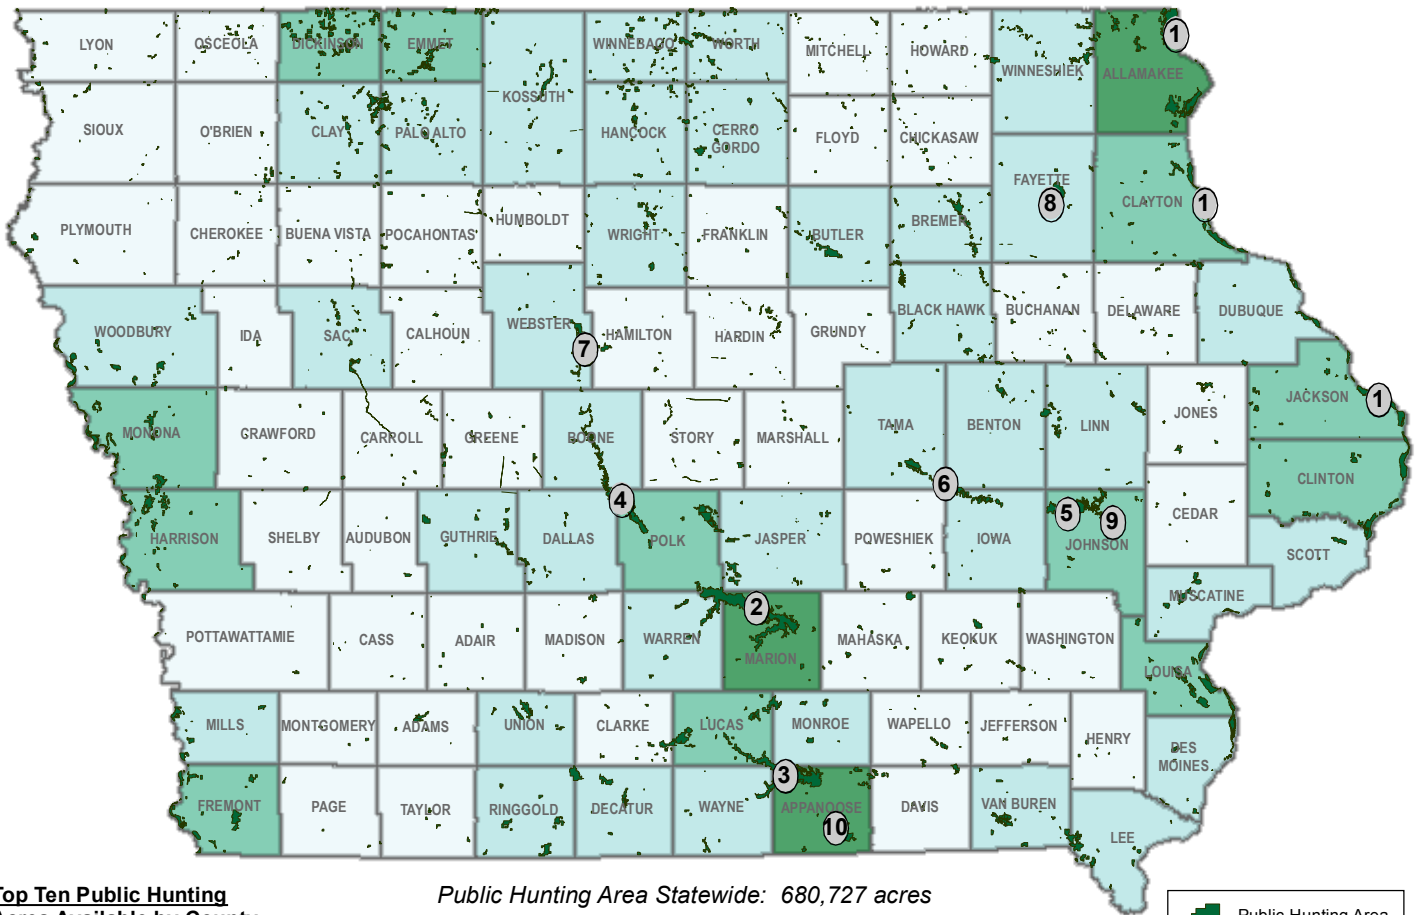

# IOWA PUBLIC HUNTING LAND – ACRES BY COUNTY

## Top Ten Public Hunting Acres Available by County

1. Marion - 39,093
2. Allamakee - 35,122
3. Appanoose - 32,449
4. Polk - 23,939
5. Johnson - 20,750
6. Dickinson - 20,208
7. Louisa - 17,266
8. Lucas - 17,118
9. Clayton - 17,053
10. Jackson - 16,725

## Top Ten Public Hunting Areas by Size (in acres)

(shown on map by number)

1. Upper Mississippi River Fish and Wildlife Refuge - 53,735
2. Red Rock - 49,704
3. Rathbun - 32,339
4. Saylorville - 18,141
5. Hawkeye Wildlife Area - 13,710
6. Iowa River Corridor Wildlife Area - 10,100
7. Brushy Creek State Recreation Area - 6,128
8. Volga River - 6,023
9. Coralville Lake - 5,760
10. Sedan Bottoms Wildlife Area - 5,589

# REPORTED DEER HARVEST BY COUNTY – 2015-2016