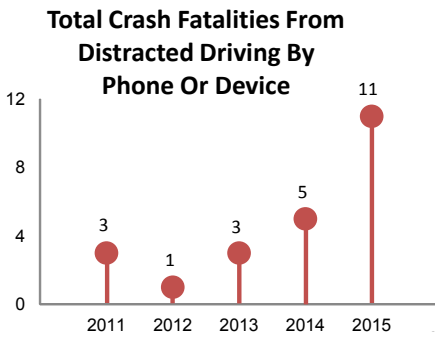

Vehicle Crash Fatalities by County - CY 2015

Crash Fatalities 2011-2015 Per Licensed Driver

Sources: Iowa Department of Transportation, LSA Calculations