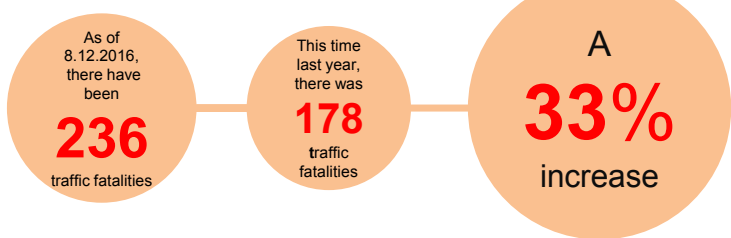

Vehicle Crash Fatalities by County - CY 2015

Crash Fatalities 2011-2015 Per Licensed Driver

Sources: Iowa Department of Transportation, LSA Calculations