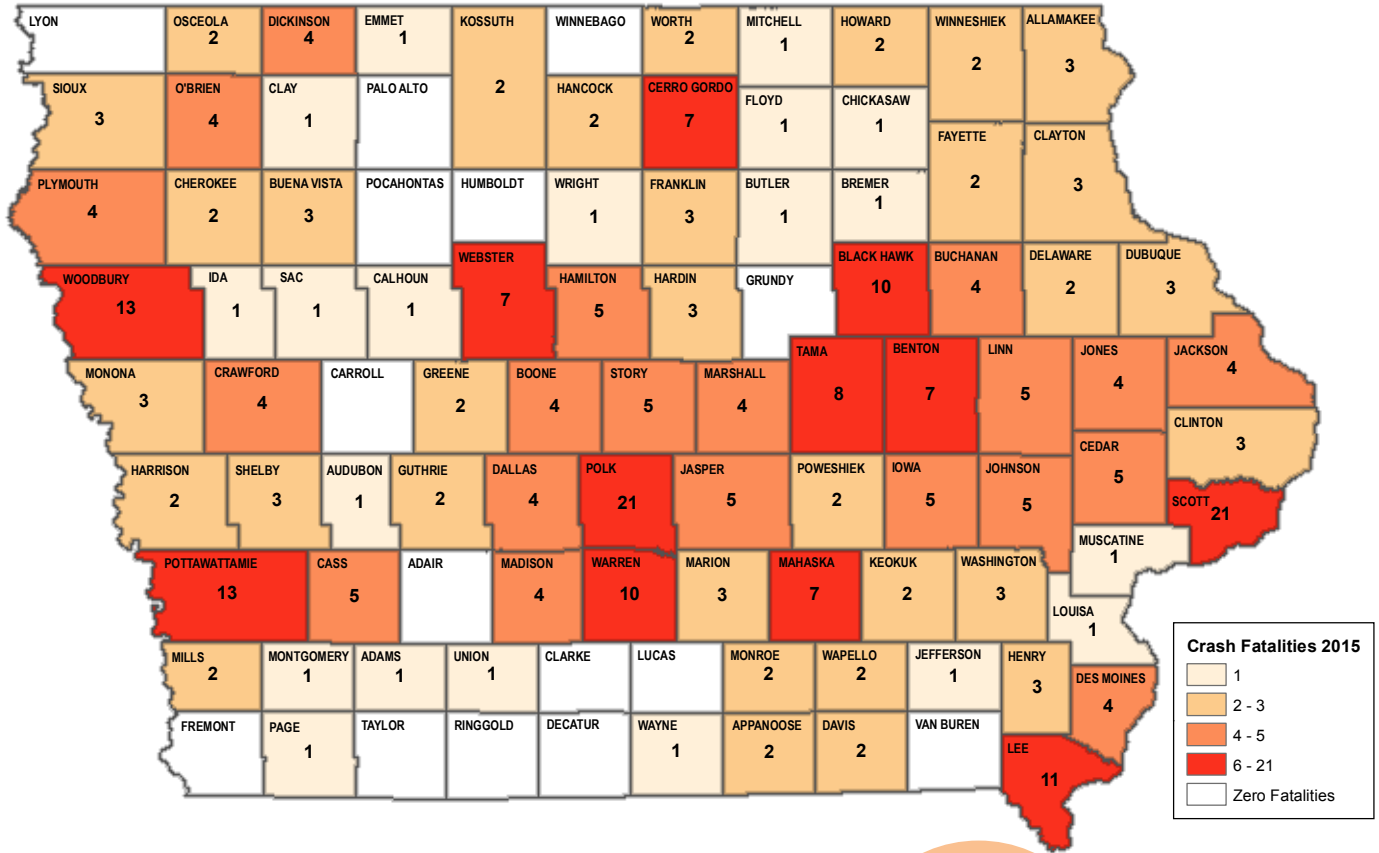

Vehicle Crash Fatalities by County - CY 2015

Crash Fatalities 2011-2015 Per Licensed Driver

Sources: Iowa Department of Transportation, LSA Calculations