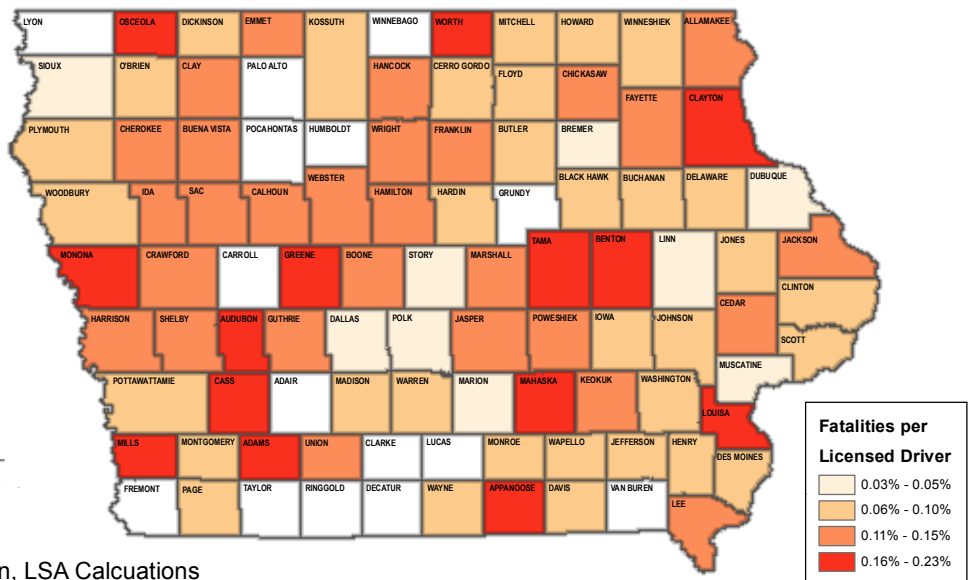

Vehicle Crash Fatalities by County - CY 2015

Crash Fatalities 2011-2015 Per Licensed Driver

Sources: Iowa Department of Transportation, LSA Calculations