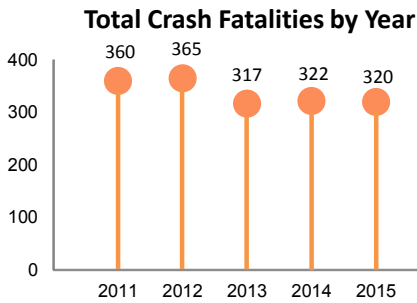

Vehicle Crash Fatalities by County - CY 2015

Crash Fatalities 2011-2015 Per Licensed Driver

Sources: Iowa Department of Transportation, LSA Calculations