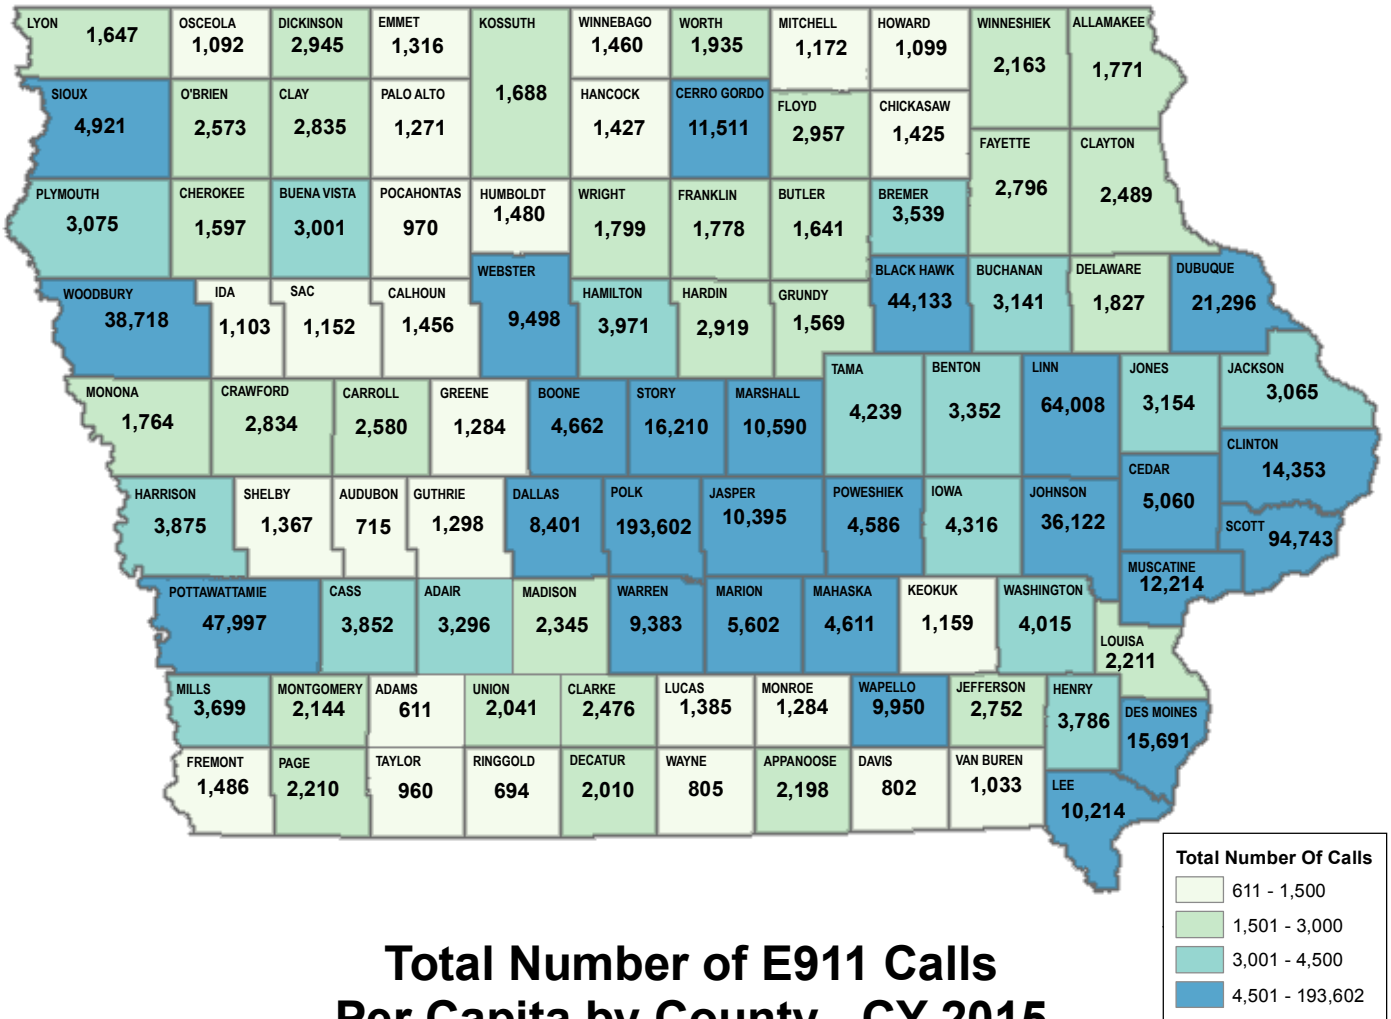

# Total Number of E911 Calls by County - CY 2015

# Total Number of E911 Calls Per Capita by County - CY 2015

Note: Per capita was calculated by dividing the total number of calls by the 2010 Census population

Sources: Iowa Homeland Security & Emergency Management, US Census Bureau 2010 Census, LSA Calculations