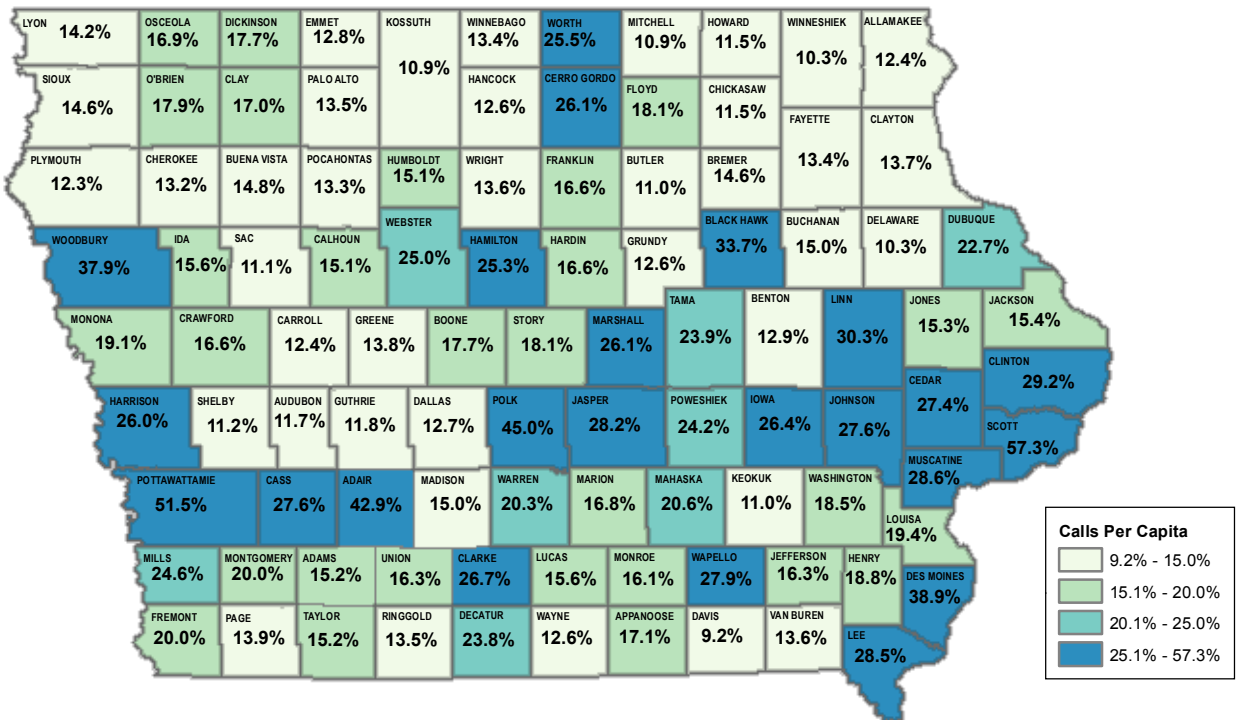

# Total Number of E911 Calls by County - CY 2015

# Total Number of E911 Calls Per Capita by County - CY 2015

Note: Per capita was calculated by dividing the total number of calls by the 2010 Census population

Sources: Iowa Homeland Security & Emergency Management, US Census Bureau 2010 Census, LSA Calculations