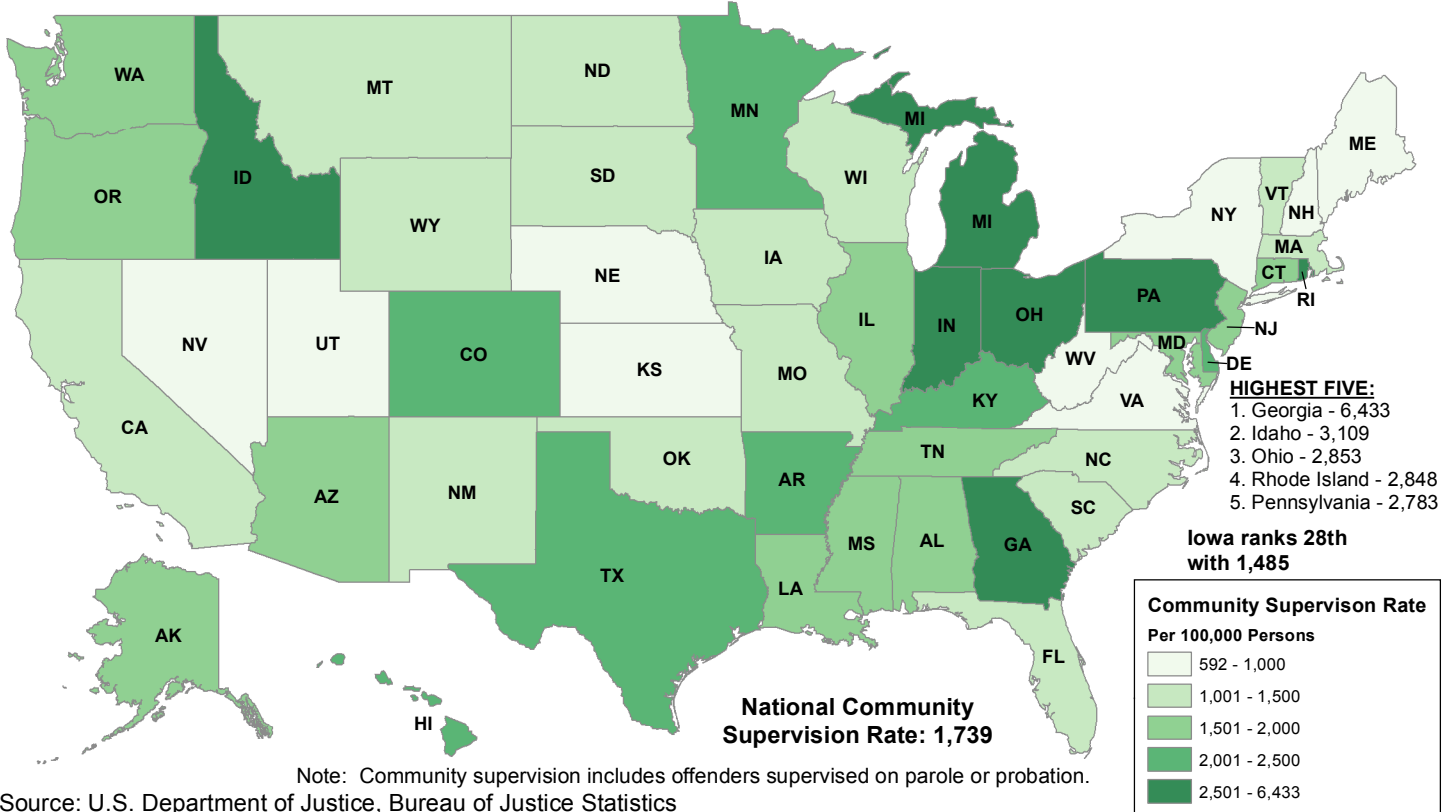

RATE OF OFFENDERS UNDER COMMUNITY SUPERVISION – 2014

Note: Community supervision includes offenders supervised on parole or probation.

Source: U.S. Department of Justice, Bureau of Justice Statistics