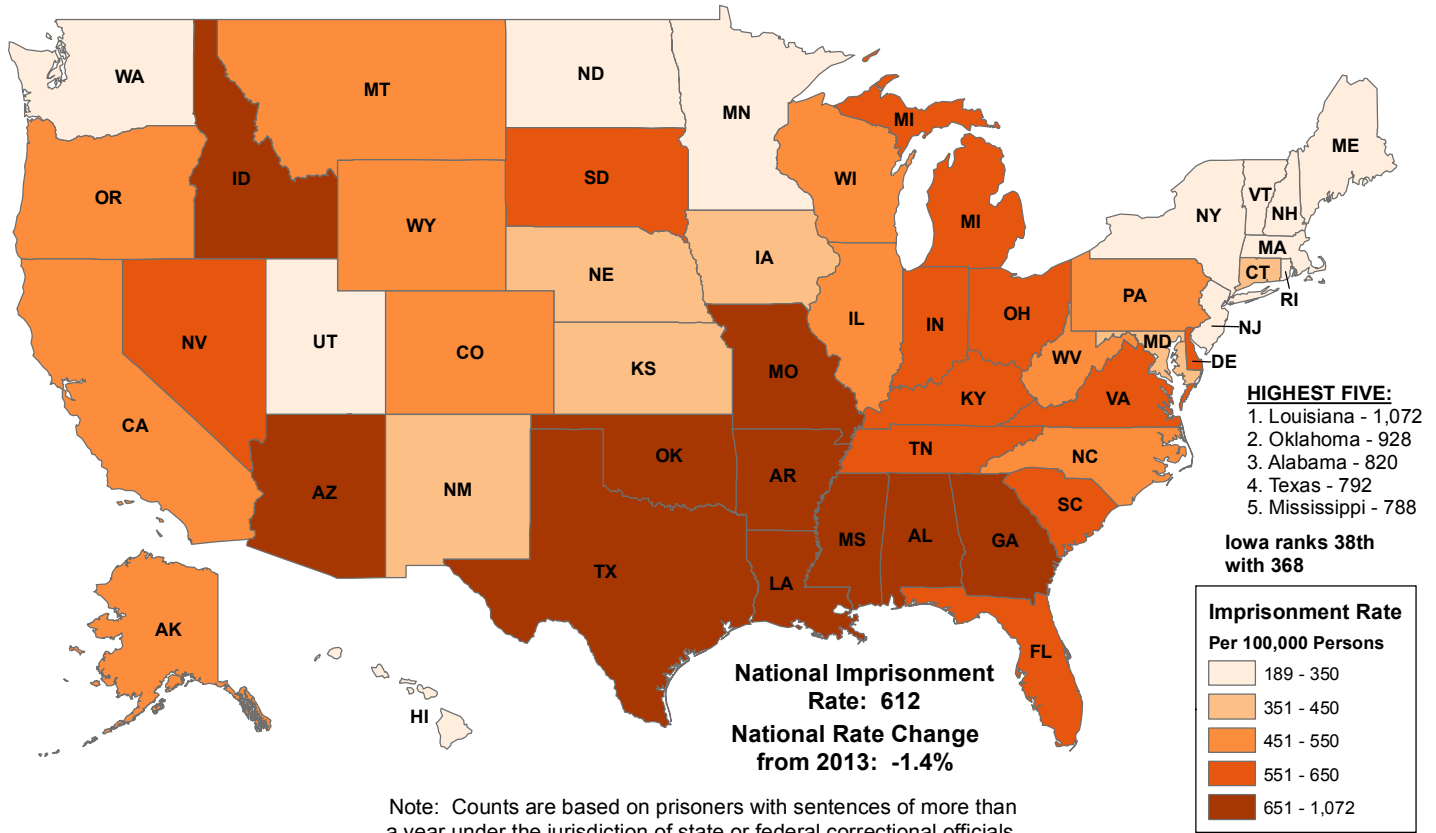

IMPRISONMENT RATE – 2014

Note: Counts are based on prisoners with sentences of more than a year under the jurisdiction of state or federal correctional officials. Imprisonment and supervision rates are based on 100,000 U.S. residents age 18 or older.