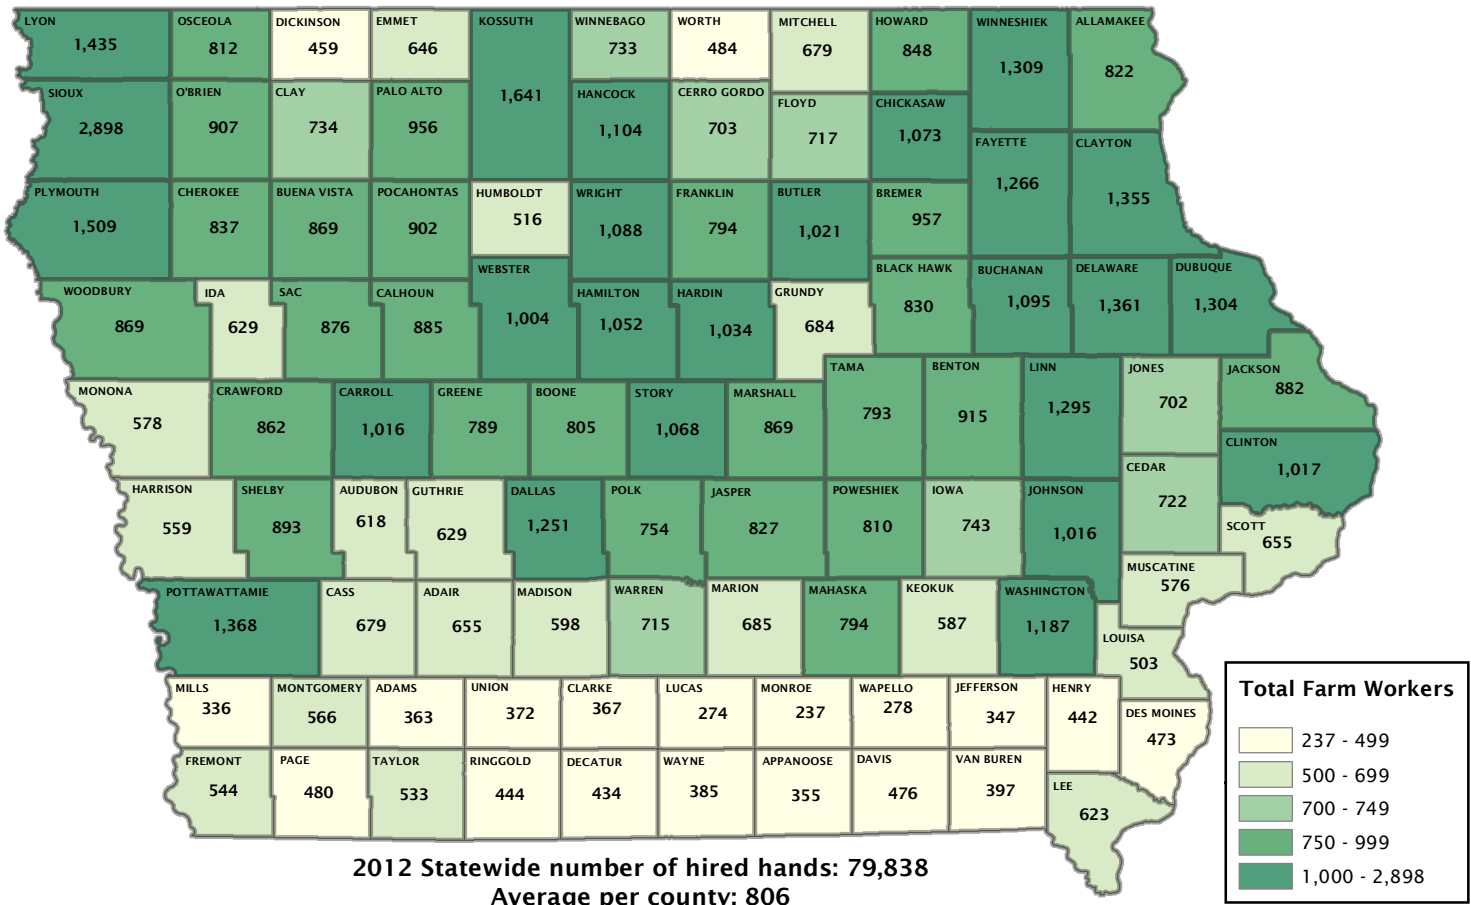

Hired Farm Workers for Farm Operations - 2012

Percent Change of Hired Farm Workers from 2007 to 2012