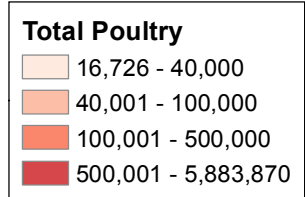

Confirmed Avian Influenza Cases by County

As of Monday May 4, 2015

Total Number of Confirmed Sites: 18
Total Number of Confirmed Poultry: 15,515,277

Total Number of Probable Sites (not shown on map): 10
Total Number of Probable Poultry (not shown on map): 4,581,569