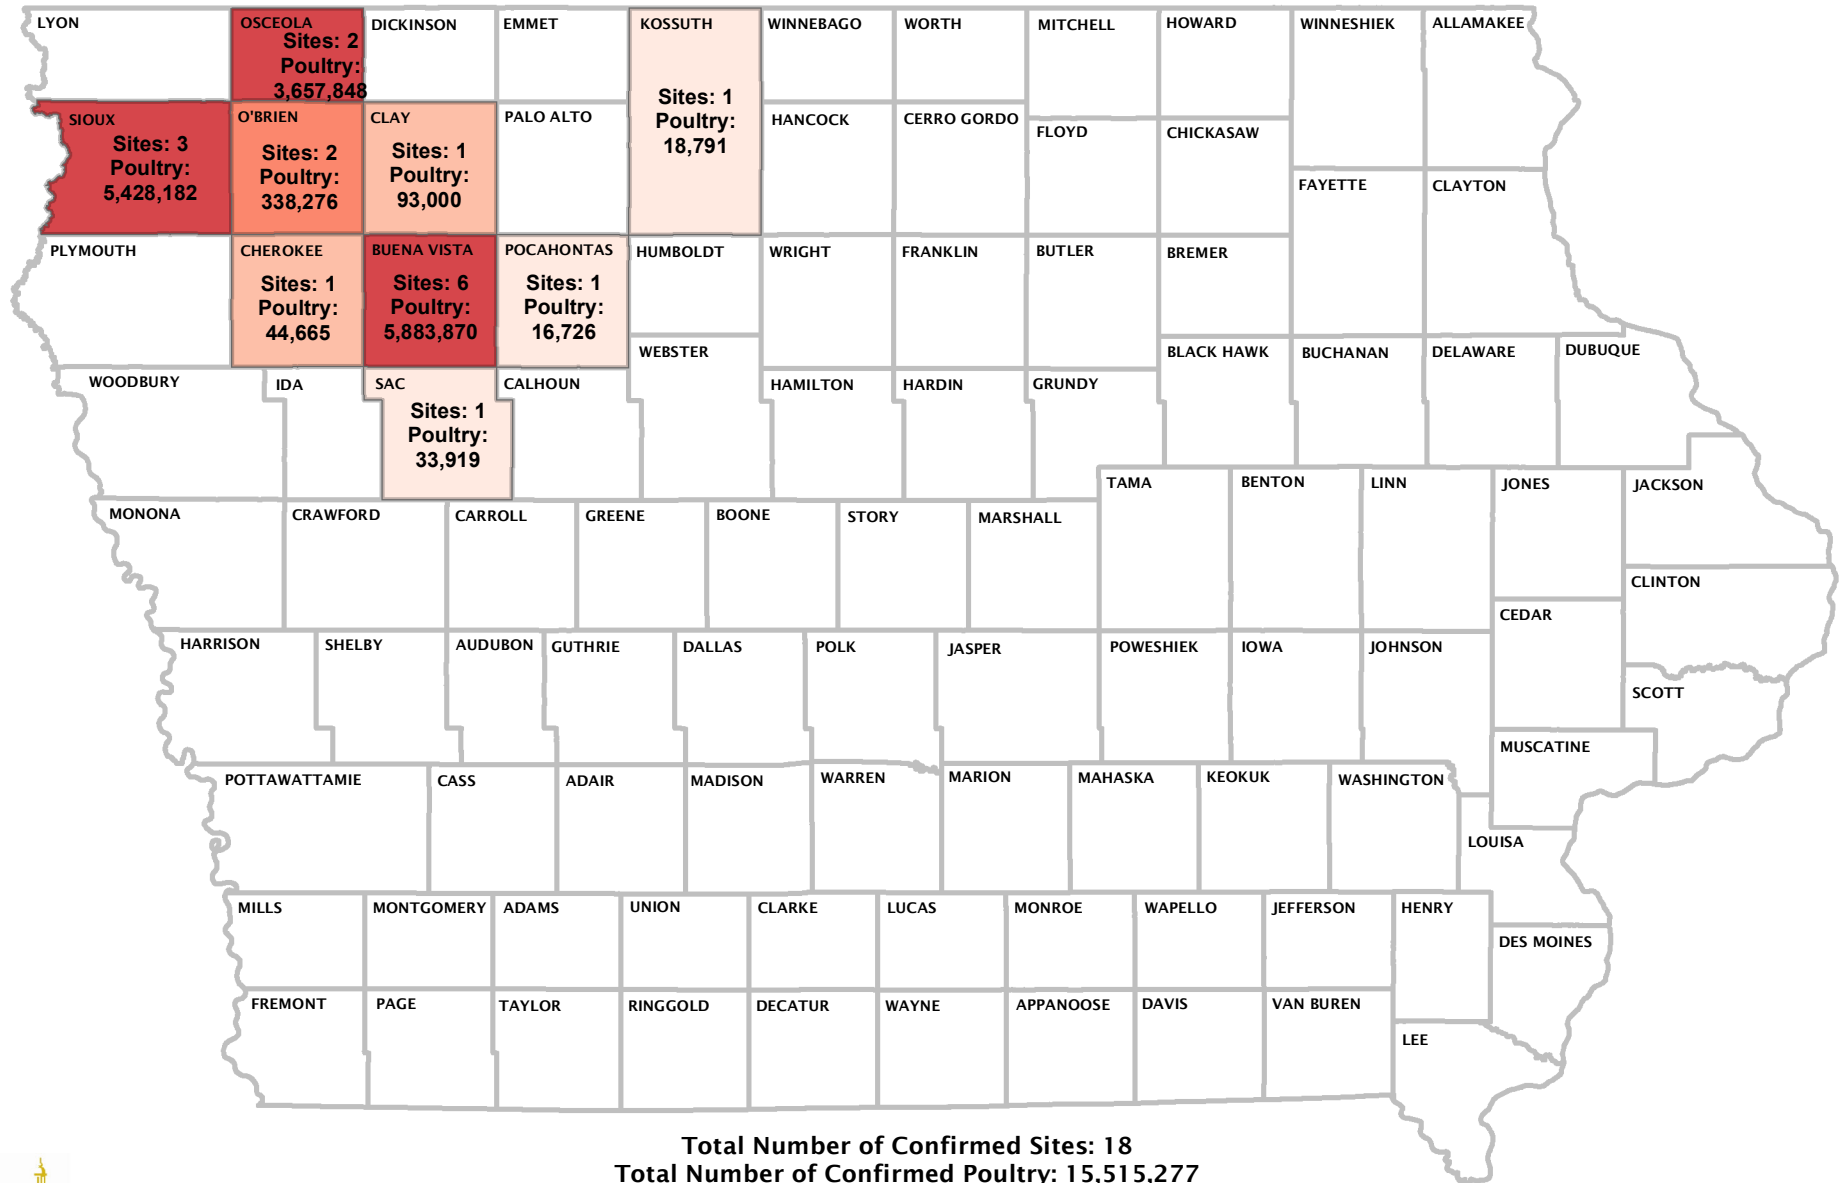

Confirmed Avian Influenza Cases by County

As of Monday May 4, 2015

Total Number of Confirmed Sites: 18
Total Number of Confirmed Poultry: 15,515,277

Total Number of Probable Sites (not shown on map): 10
Total Number of Probable Poultry (not shown on map): 4,581,569