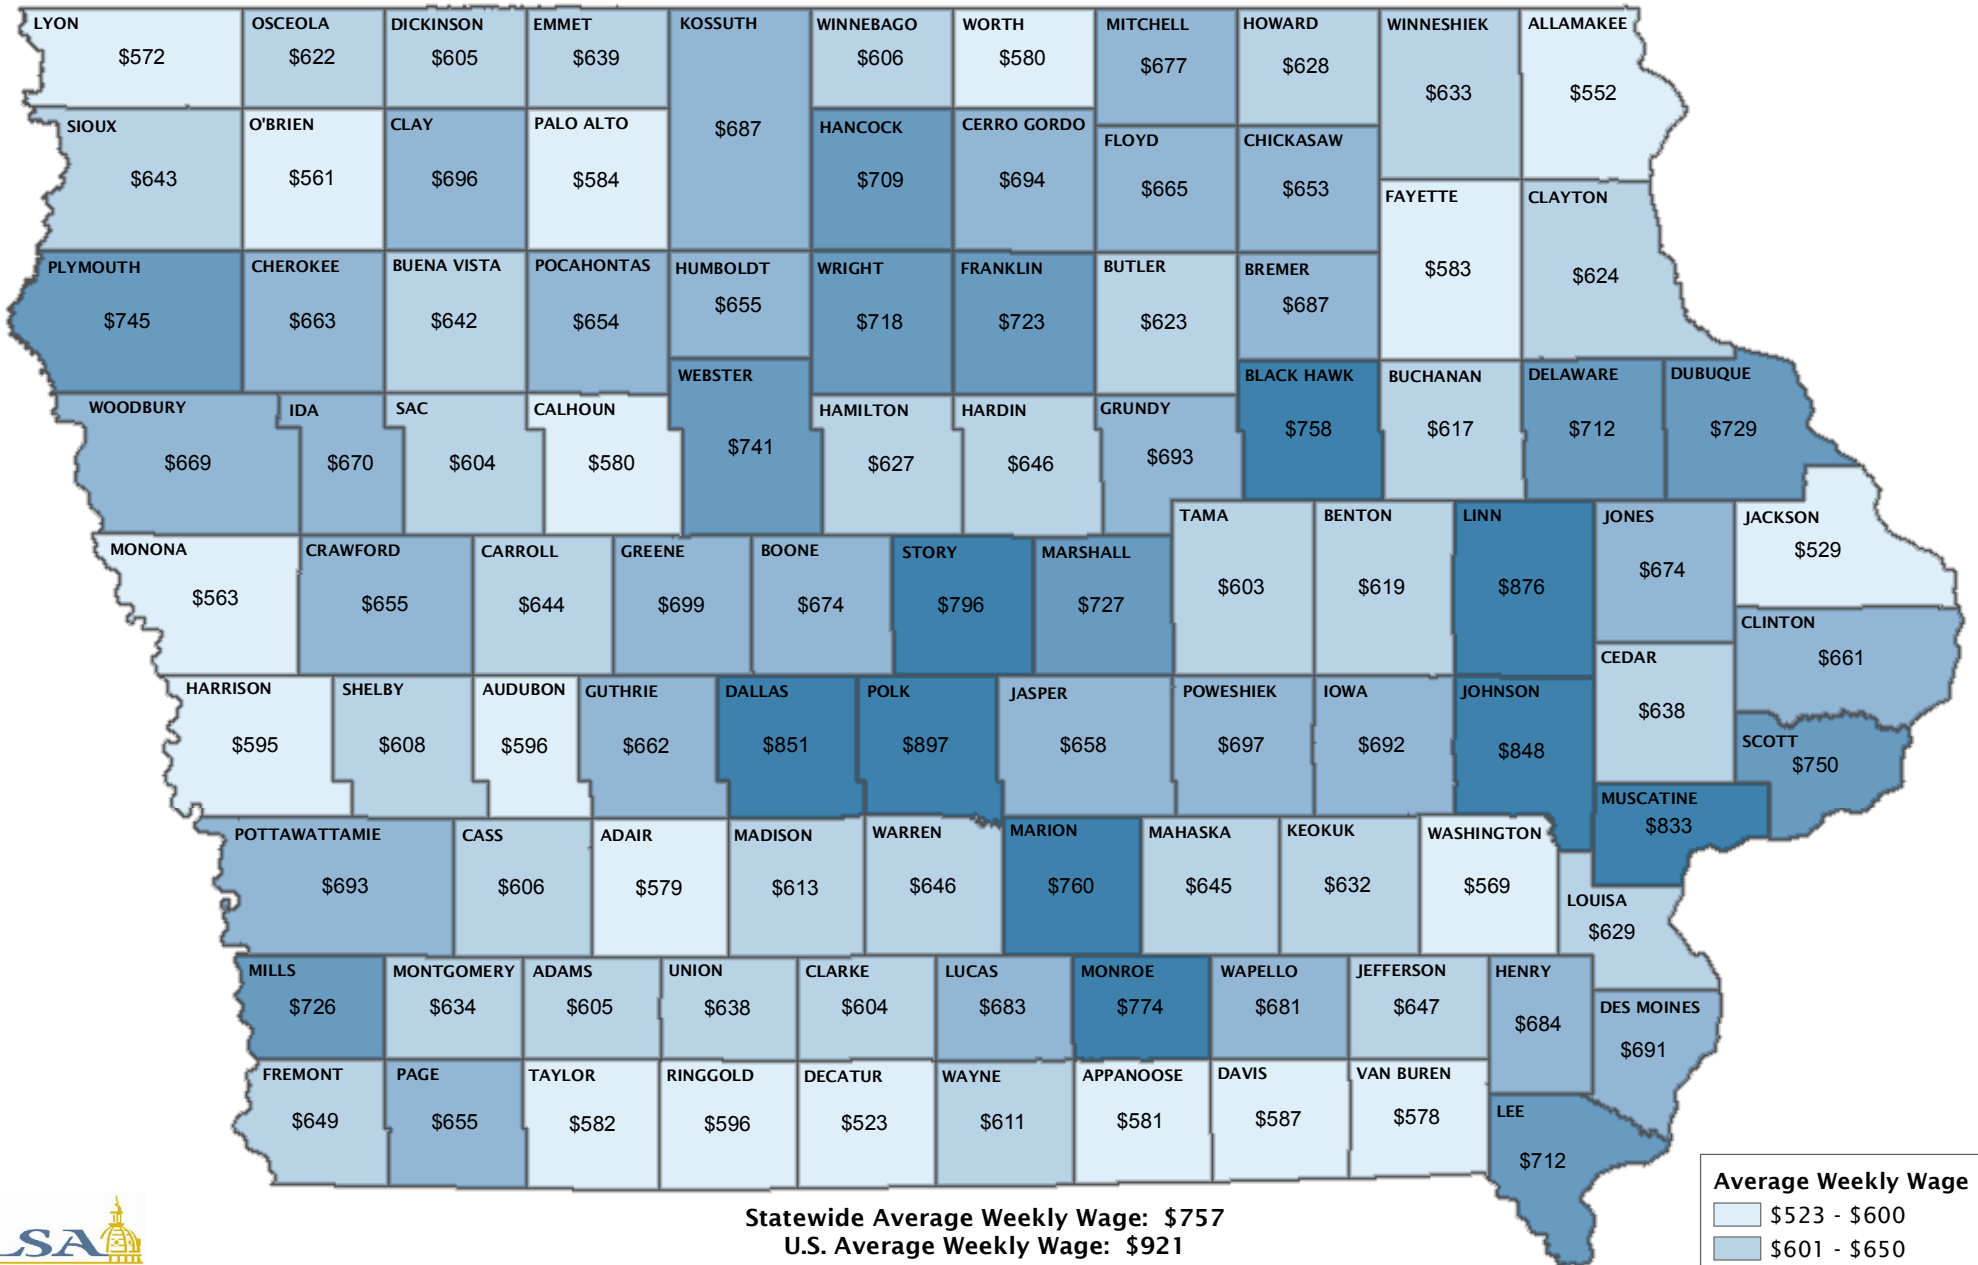

Average Weekly Wage by County

2nd Quarter - 2013

Statewide Average Weekly Wage: \$757
 U.S. Average Weekly Wage: \$921