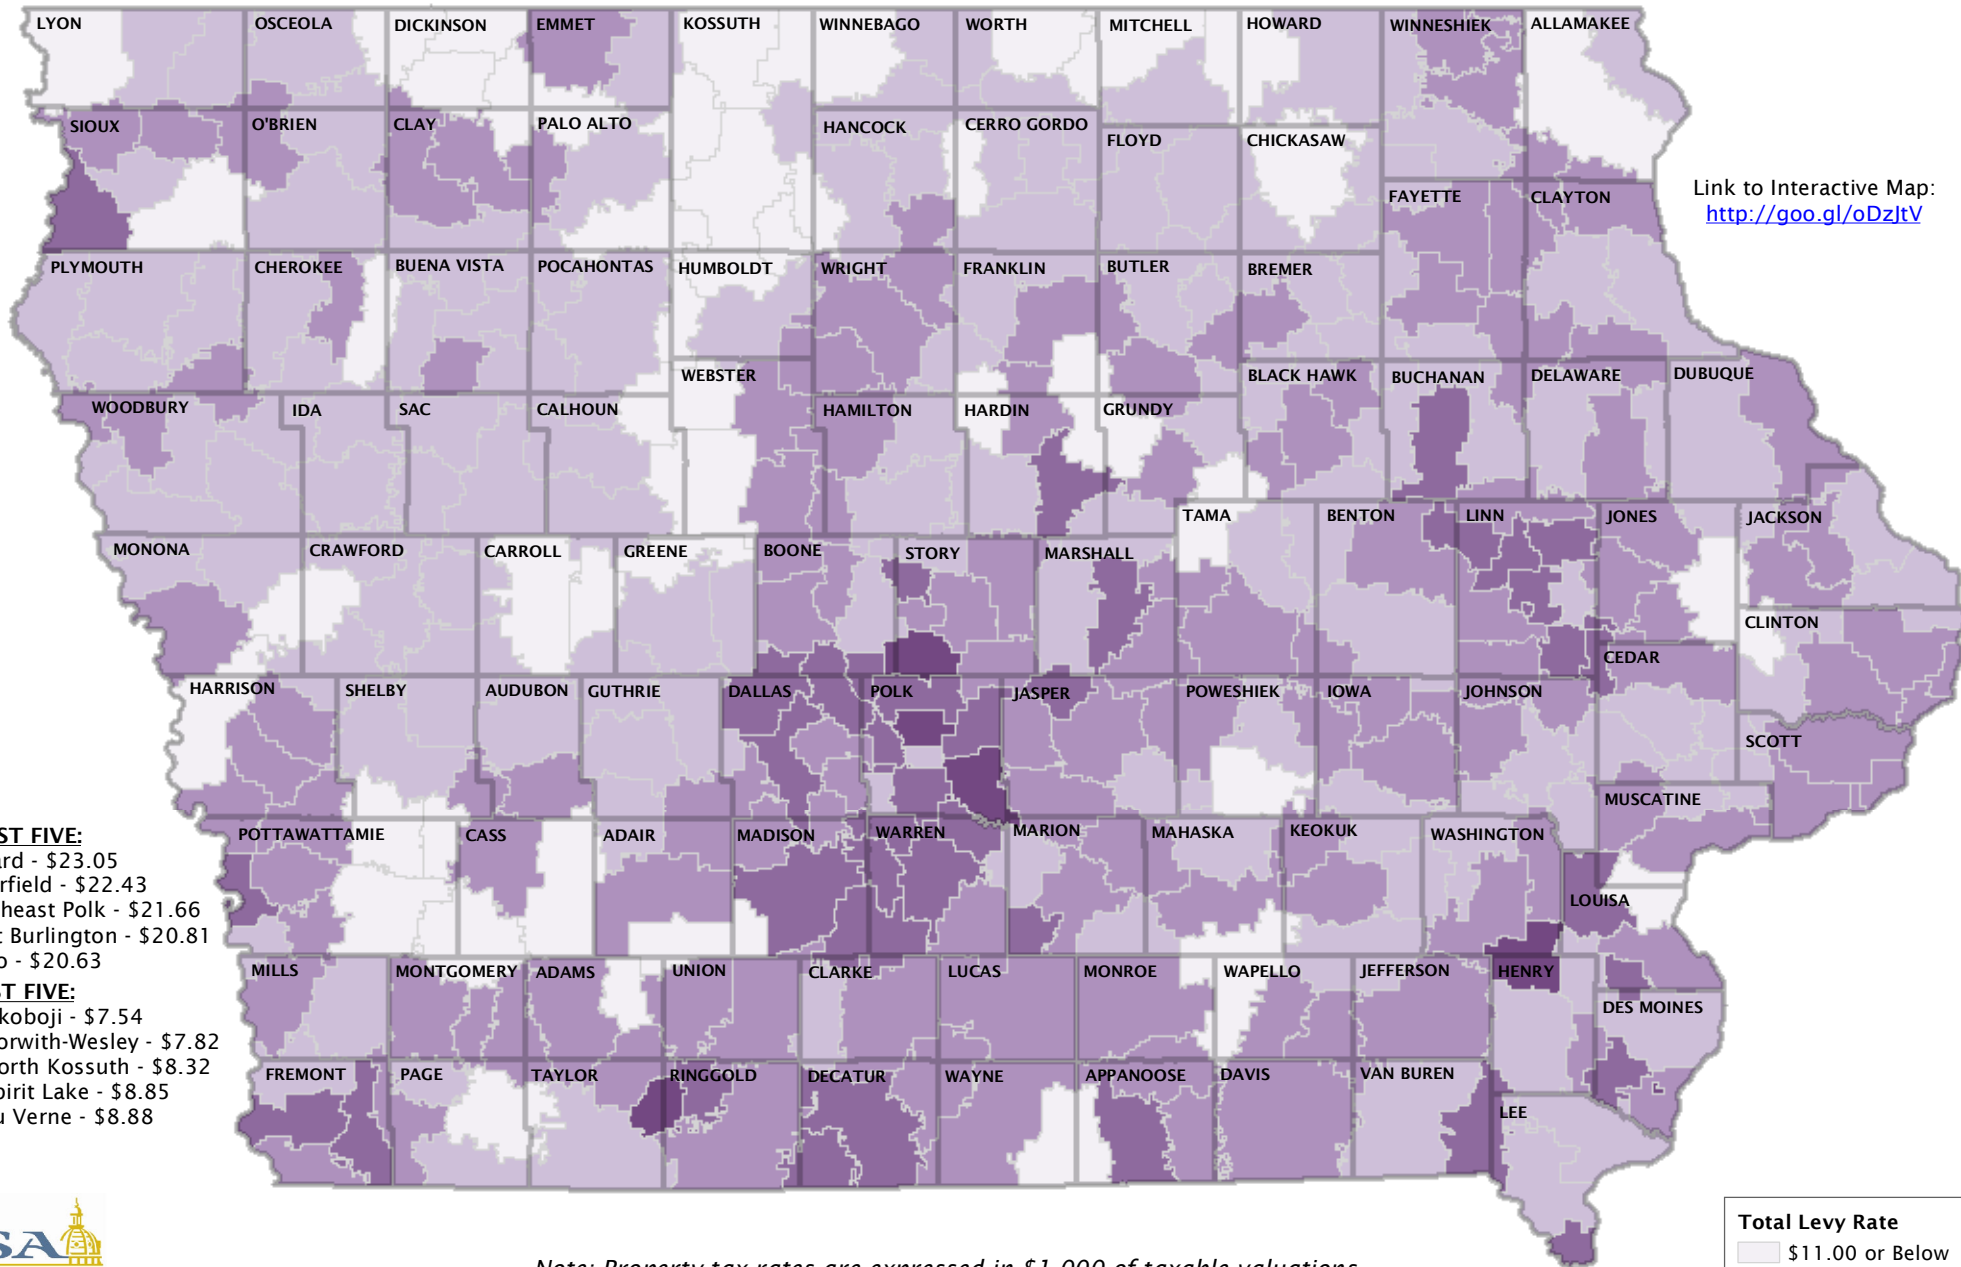

Total School District Levy Rate by School District

FY 2014

HIGHEST FIVE:

1. Ballard - \$23.05
2. Clearfield - \$22.43
3. Southeast Polk - \$21.66
4. West Burlington - \$20.81
5. Waco - \$20.63

LOWEST FIVE:

346. Okoboji - \$7.54
345. Corwith-Wesley - \$7.82
344. North Kossuth - \$8.32
343. Spirit Lake - \$8.85
342. Lu Verne - \$8.88

Note: Property tax rates are expressed in \$1,000 of taxable valuations.