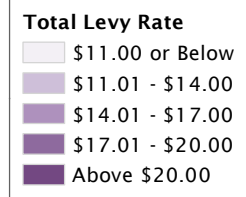

Total School District Levy Rate by School District

FY 2014

HIGHEST FIVE:

1. Ballard - \$23.05
2. Clearfield - \$22.43
3. Southeast Polk - \$21.66
4. West Burlington - \$20.81
5. Waco - \$20.63

LOWEST FIVE:

346. Okoboji - \$7.54
345. Corwith-Wesley - \$7.82
344. North Kossuth - \$8.32
343. Spirit Lake - \$8.85
342. Lu Verne - \$8.88

Note: Property tax rates are expressed in \$1,000 of taxable valuations.