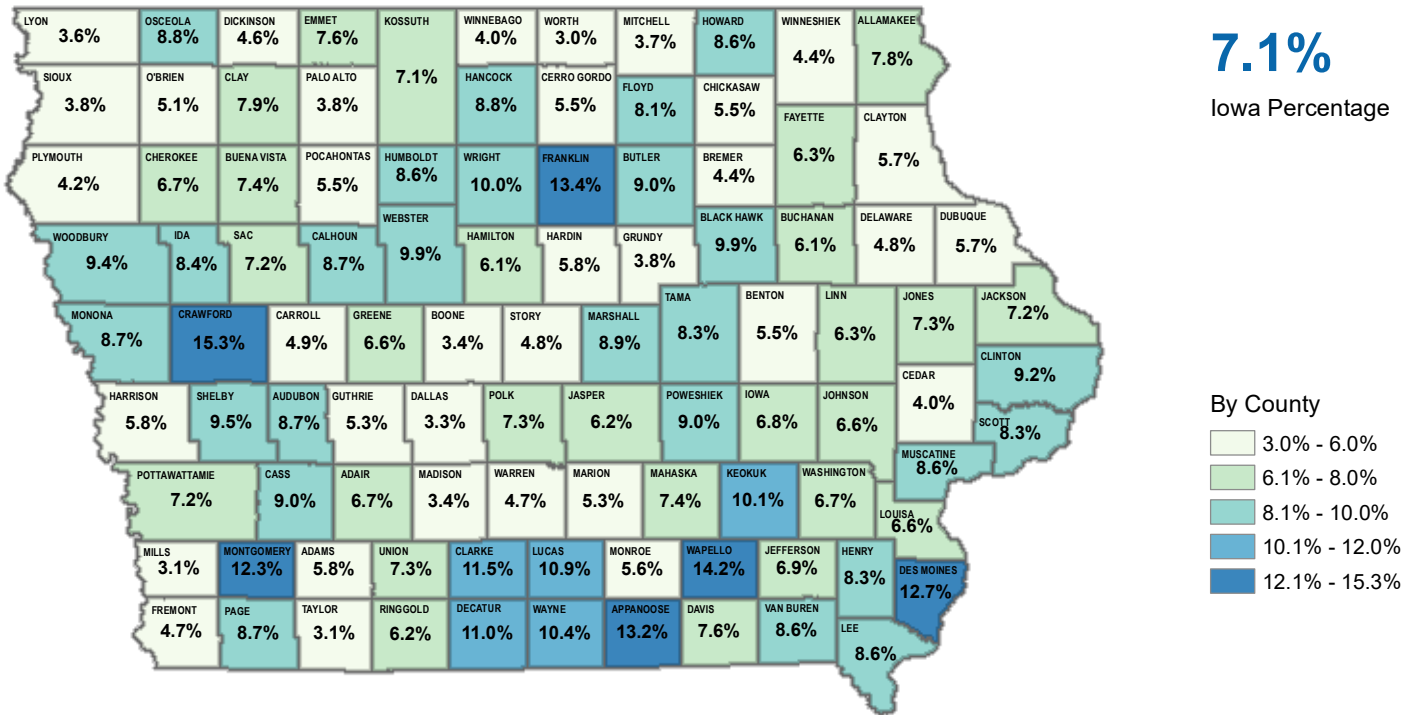

Percentage of Families in Poverty — 2016-2020 American Community Survey 5-Year Estimate

By County

By State

Note: For more information on how the Census Bureau defines poverty, visit www.census.gov/topics/income-poverty/poverty/guidance/poverty-measures.html.

Source: U.S. Census Bureau 2016-2020 American Community Survey 5-Year Estimate
LSA Staff Contact: Adam Broich (515.281.8223) adam.broich@legis.iowa.gov