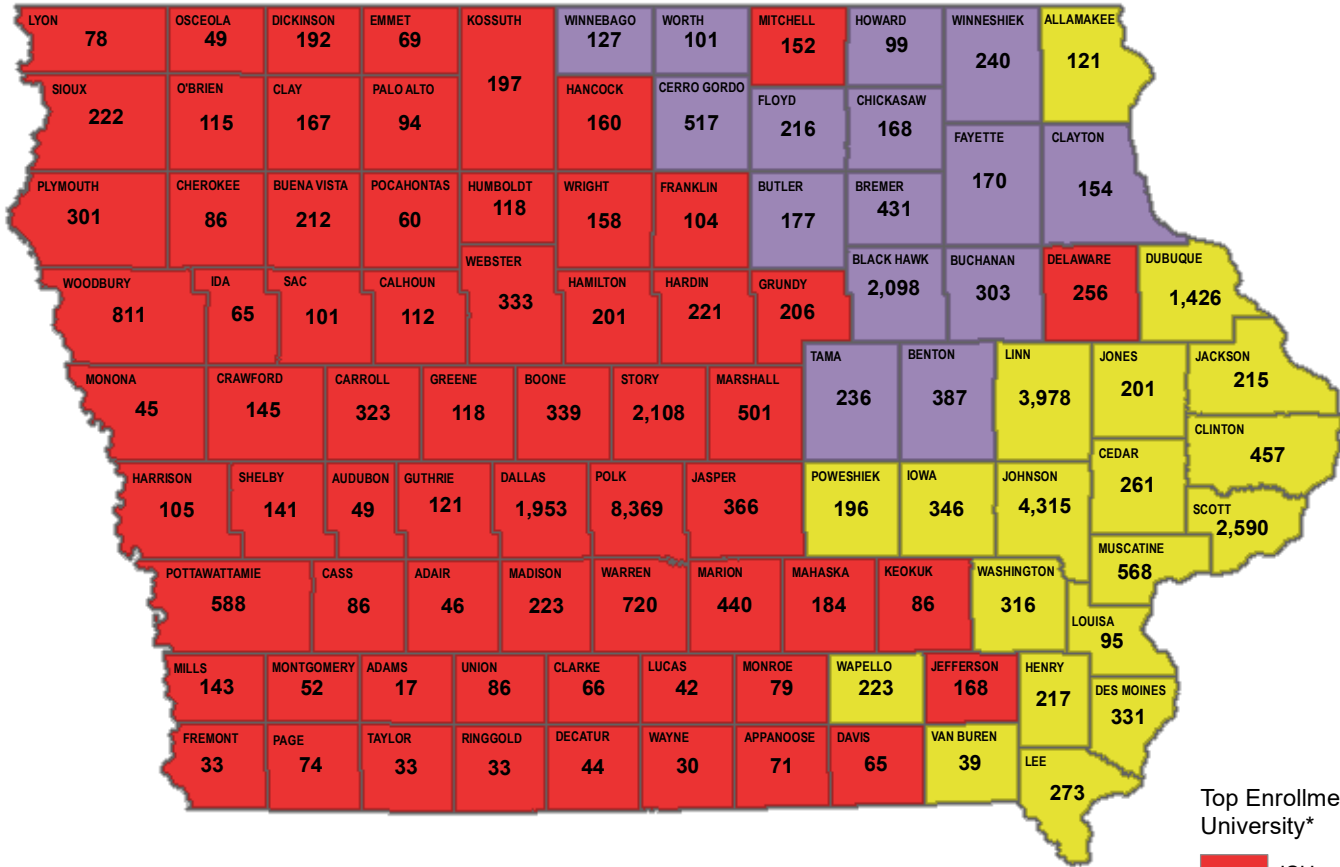

Regents Resident Enrollment by County — Fall 2020

Top Enrollment by University*

- ISU
- UI
- UNI

*Note: Figures by county represent total resident enrollment in Regents universities. Color represents top enrollment by university. For example, the largest portion of Regents university students in Polk County attend ISU.