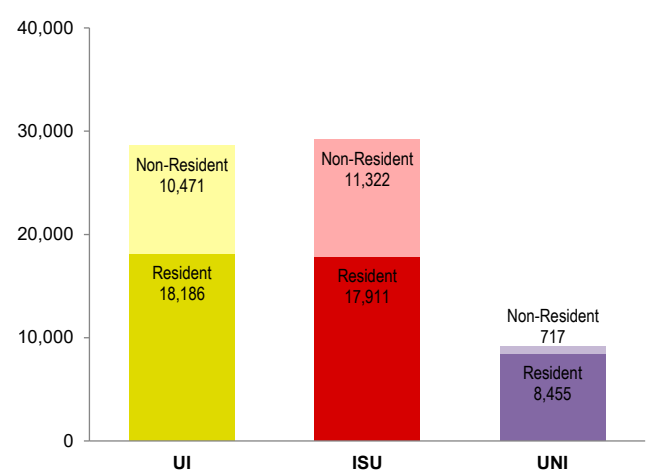

Fall 2020 Resident and Non-Resident Enrollment

Sources: Board of Regents, Fall Enrollment Report; LSA calculations
LSA Staff Contact: Ron Robinson (515.281.6256) ron.robinson@legis.iowa.gov