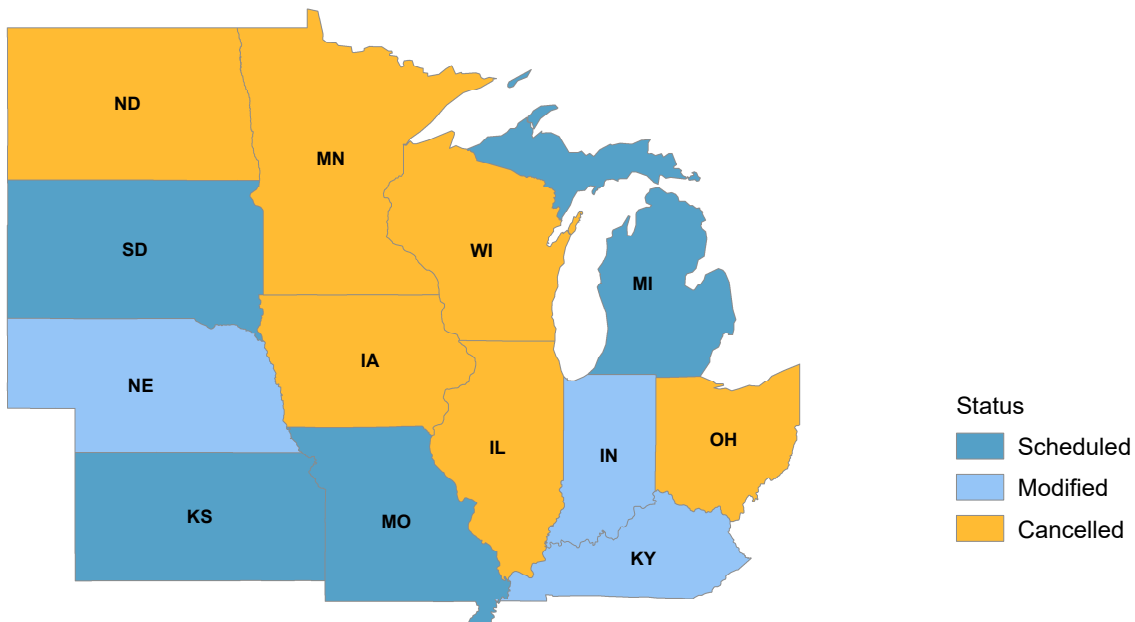

County and State Fair 2020 Closures Due to COVID-19

As of July 1, 2020, the following is a map of the status of Iowa county fairs in 2020 due to the impacts of COVID-19, and the status of State Fairs regionally. The status of each county fair is determined locally by county fair boards. Many of the impacted fairs are still allowing 4-H and Future Farmers of America (FFA) projects to be judged. For more information, see [Association of Iowa Fairs](#).

Status of County Fair Closures

Status of State Fair Closures

Since the Iowa State Fair began, only five fairs have been cancelled. There was no fair in 1898 due to the World's Fair in Omaha and the Spanish-American War. The fair was also cancelled during World War II. For more information, see [Iowa State Fair](#).