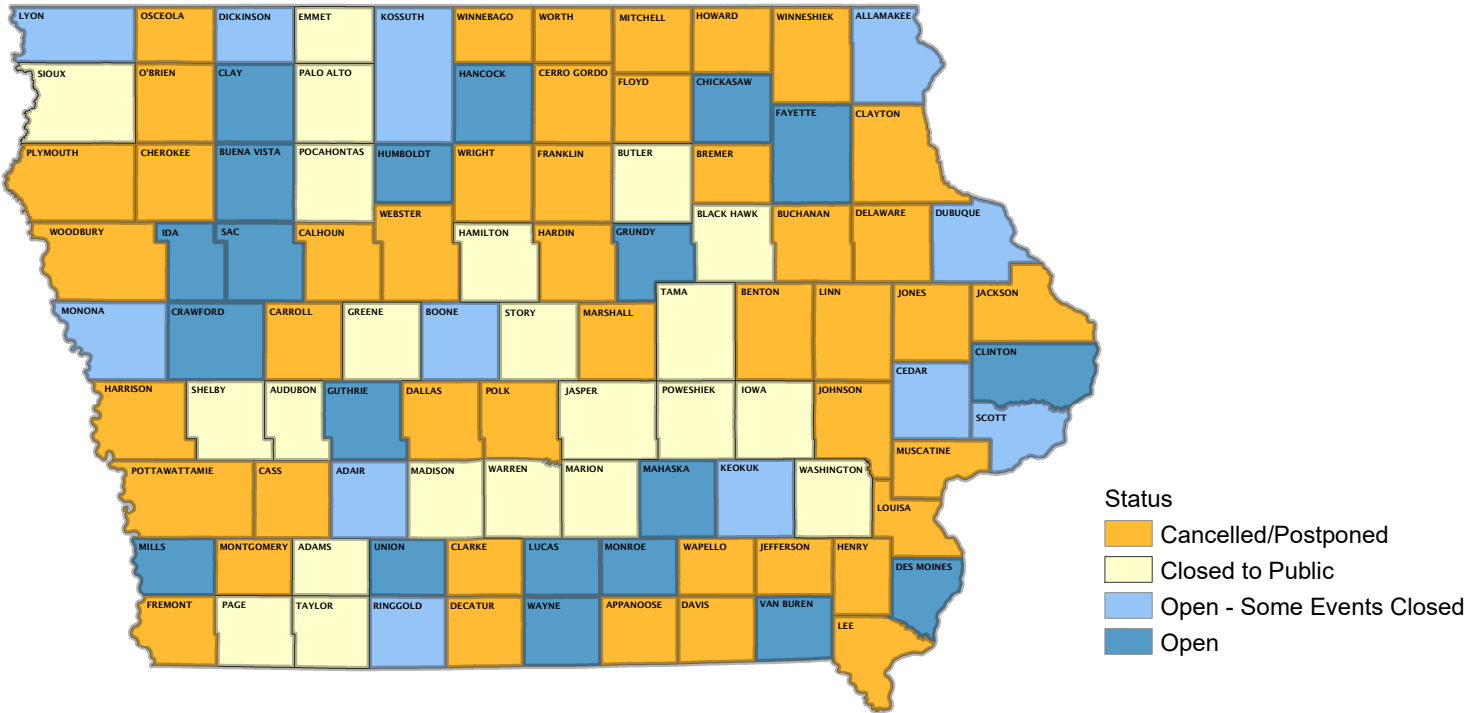

County and State Fair 2020 Closures Due to COVID-19

As of July 1, 2020, the following is a map of the status of Iowa county fairs in 2020 due to the impacts of COVID-19, and the status of State Fairs regionally. The status of each county fair is determined locally by county fair boards. Many of the impacted fairs are still allowing 4-H and Future Farmers of America (FFA) projects to be judged. For more information, see [Association of Iowa Fairs](#).

Status of County Fair Closures

Status of State Fair Closures

Since the Iowa State Fair began, only five fairs have been cancelled. There was no fair in 1898 due to the World's Fair in Omaha and the Spanish-American War. The fair was also cancelled during World War II. For more information, see [Iowa State Fair](#).