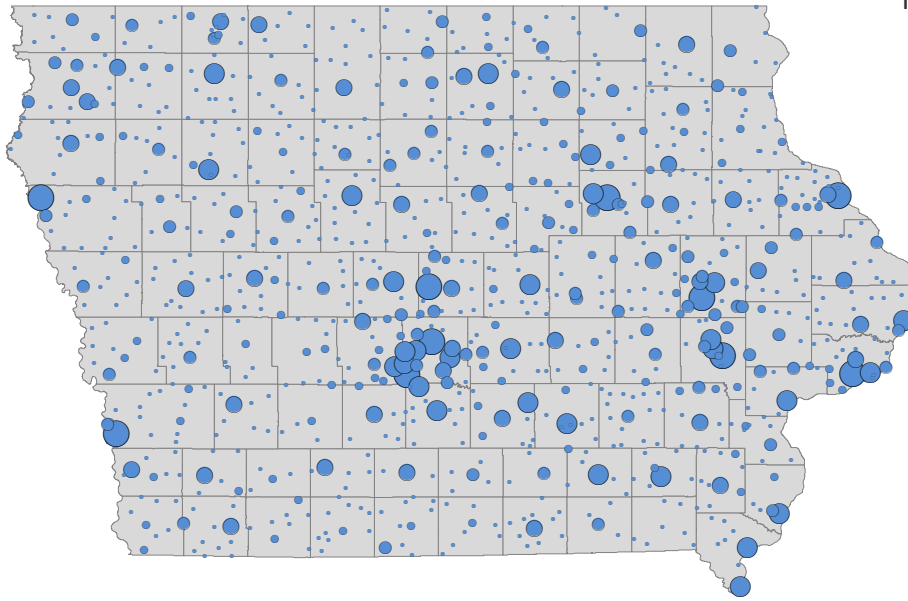

## Selected Iowa Population Facts — 2017

In 2017 Iowa had **944** incorporated places.

- There were 670 places with fewer than 1,000 residents.
- There were 114 places with between 1,000 and 1,999 residents.
- There were 79 places with between 2,000 and 4,999 residents.
- There were 40 places with between 5,000 and 9,999 residents.
- There were 30 places with between 10,000 and 49,999 residents.
- There were 10 places with more than 50,000 residents.

### Urban and Rural Populations — 1950-2016

**50.4%** of Iowa's population is concentrated in **10 counties**.

- Polk
- Linn
- Scott
- Johnson
- Black Hawk
- Woodbury
- Dubuque
- Story
- Pottawattamie
- Dallas