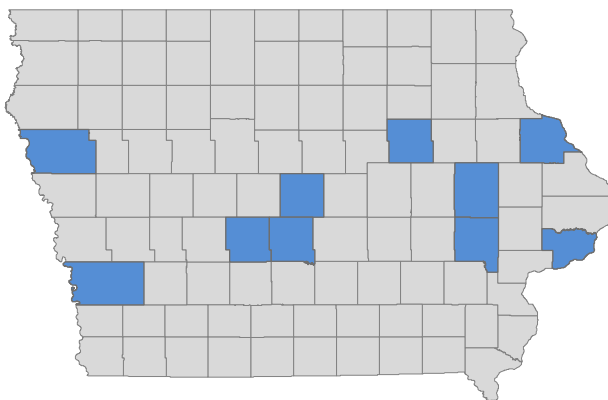

## Selected Iowa Population Facts — 2017

In 2017 Iowa had **944** incorporated places.

- There were 670 places with fewer than 1,000 residents.
- There were 114 places with between 1,000 and 1,999 residents.
- There were 79 places with between 2,000 and 4,999 residents.
- There were 40 places with between 5,000 and 9,999 residents.
- There were 30 places with between 10,000 and 49,999 residents.
- There were 10 places with more than 50,000 residents.

### Urban and Rural Populations — 1950-2016

**50.4%** of Iowa's population is concentrated in **10 counties**.

- Polk
- Linn
- Scott
- Johnson
- Black Hawk
- Woodbury
- Dubuque
- Story
- Pottawattamie
- Dallas