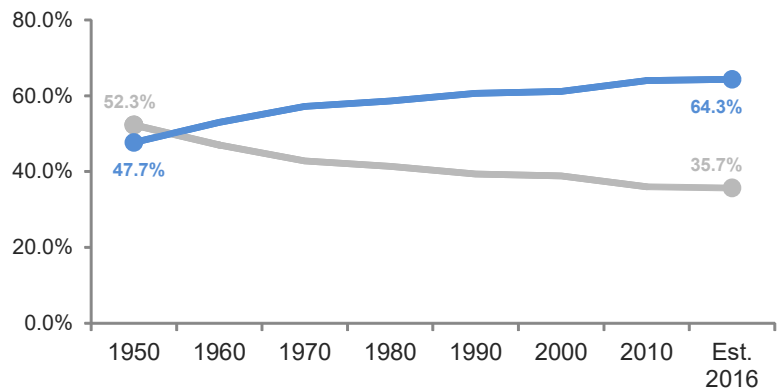

## Selected Iowa Population Facts — 2017

In 2017 Iowa had **944** incorporated places.

- There were 670 places with fewer than 1,000 residents.
- There were 114 places with between 1,000 and 1,999 residents.
- There were 79 places with between 2,000 and 4,999 residents.
- There were 40 places with between 5,000 and 9,999 residents.
- There were 30 places with between 10,000 and 49,999 residents.
- There were 10 places with more than 50,000 residents.

### Urban and Rural Populations — 1950-2016

**50.4%** of Iowa's population is concentrated in **10 counties**.

- Polk
- Linn
- Scott
- Johnson
- Black Hawk
- Woodbury
- Dubuque
- Story
- Pottawattamie
- Dallas