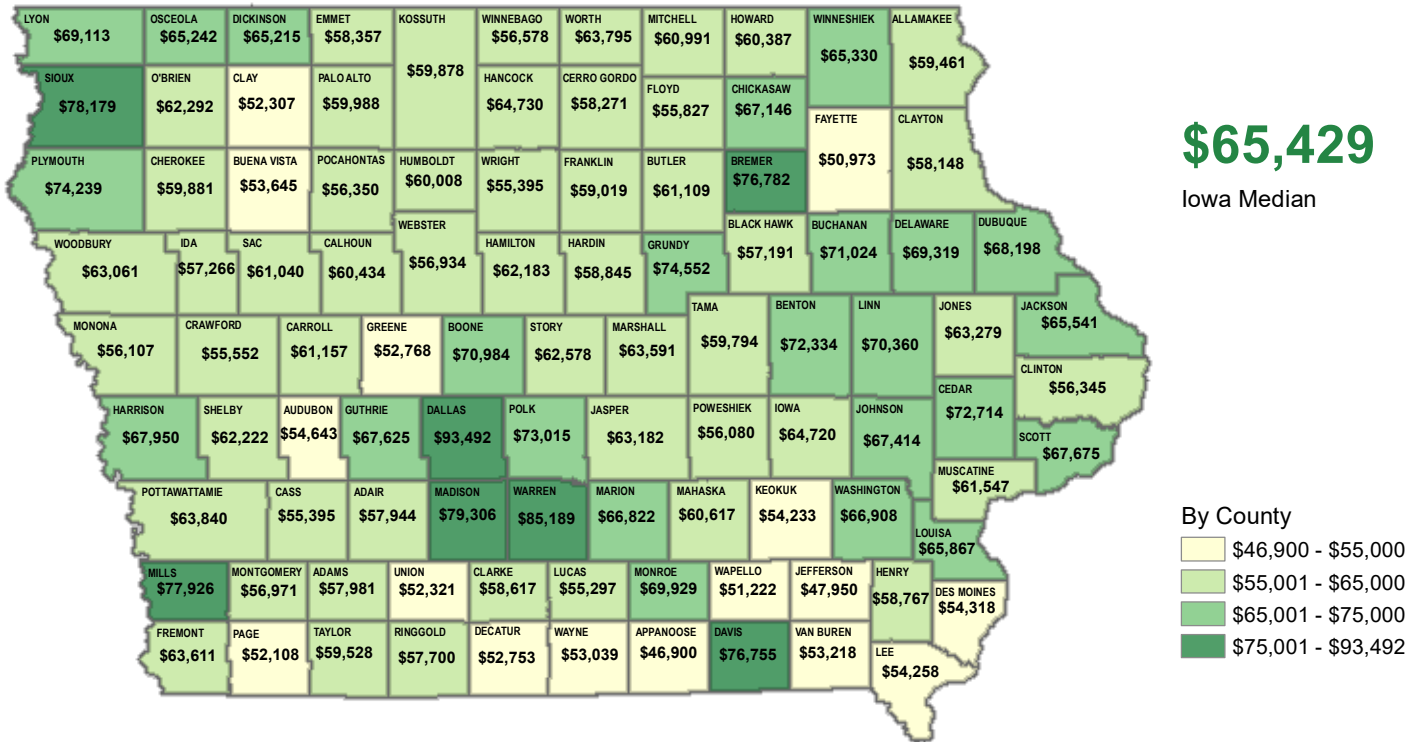

Median Household Income — 2017-2021 American Community Survey 5-Year Estimate

By County

By State

Sources: U.S. Census Bureau 2017-2021 American Community Survey 5-Year Estimate
LSA Staff Contact: Eric Richardson (515.281.6767) eric.richardson@legis.iowa.gov