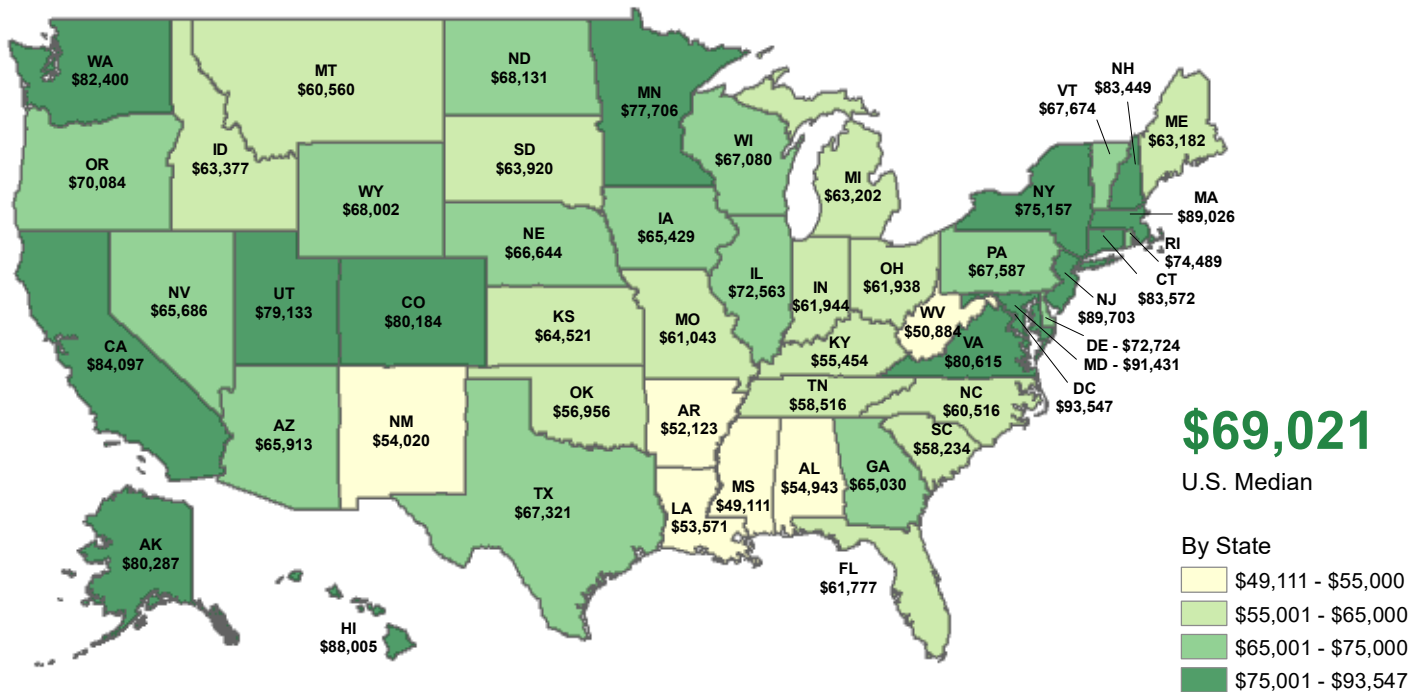

Median Household Income — 2017-2021 American Community Survey 5-Year Estimate

By County

By State

Sources: U.S. Census Bureau 2017-2021 American Community Survey 5-Year Estimate
LSA Staff Contact: Eric Richardson (515.281.6767) eric.richardson@legis.iowa.gov