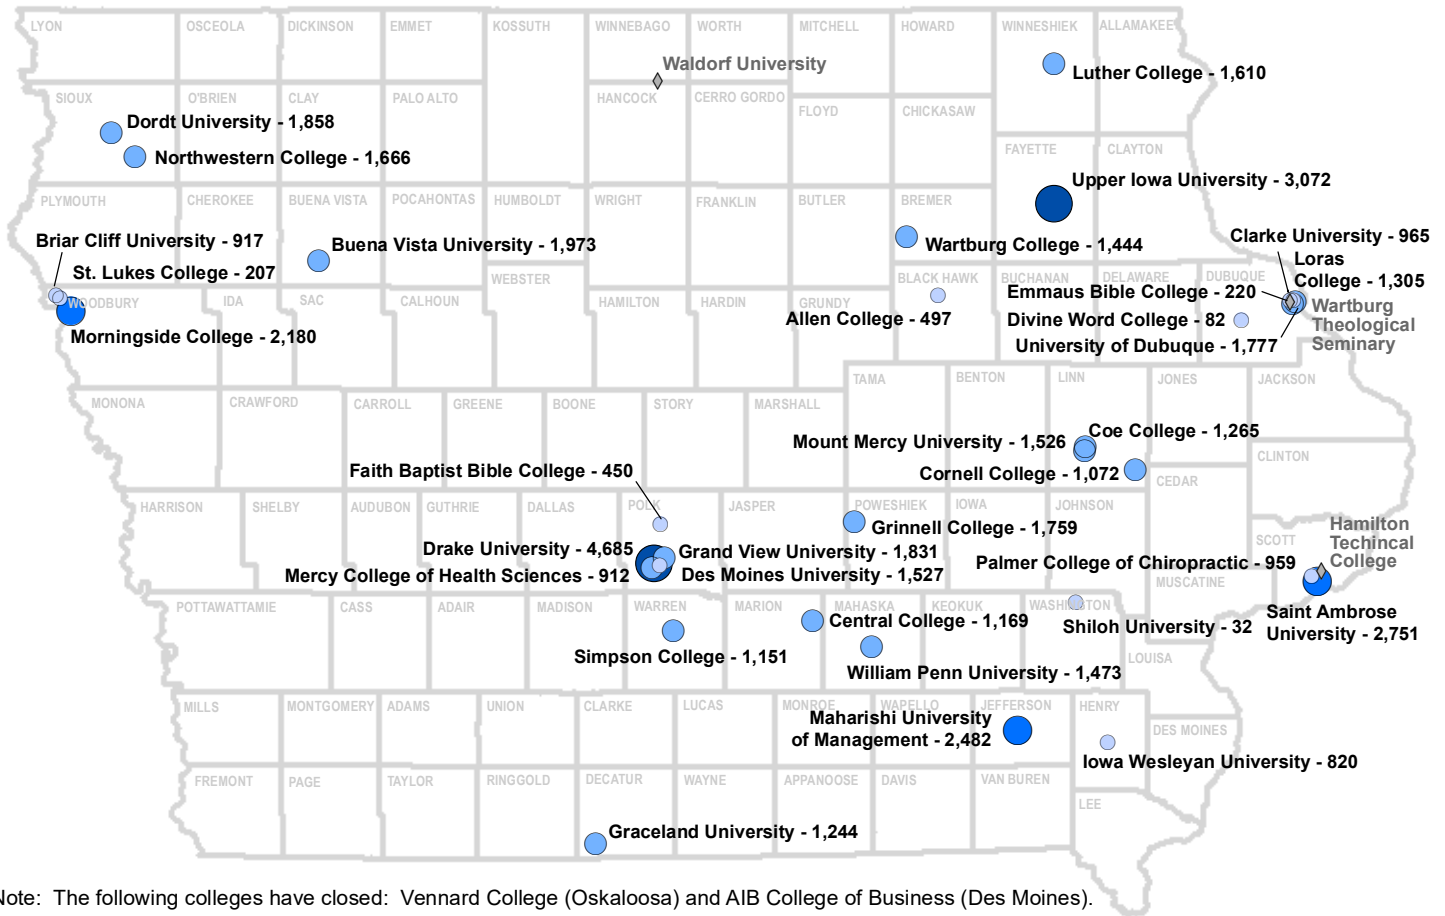

Independent Nonprofit Colleges and Universities

Total Degree Credit Enrollment — Fall 2022

Note: The following colleges have closed: Vennard College (Oskaloosa) and AIB College of Business (Des Moines).

HIGHEST 10:

1. Drake University - 4,685
2. Upper Iowa University - 3,072
3. Saint Ambrose University - 2,751
4. Maharishi International University - 2,482
5. Morningside College - 2,180
6. Buena Vista University - 1,973
7. Dordt University - 1,858
8. Grand View University - 1,831
9. University of Dubuque - 1,777
10. Grinnell College - 1,759

LOWEST 10:

31. Shiloh University - 32
30. Divine Word College - 82
29. St. Lukes College - 207
28. Emmaus Bible College - 220
27. Faith Baptist Bible College - 450
26. Allen College - 497
25. Iowa Wesleyan University - 820
24. Mercy College of Health Sciences - 912
23. Briar Cliff University - 917
22. Palmer College of Chiropractic - 959