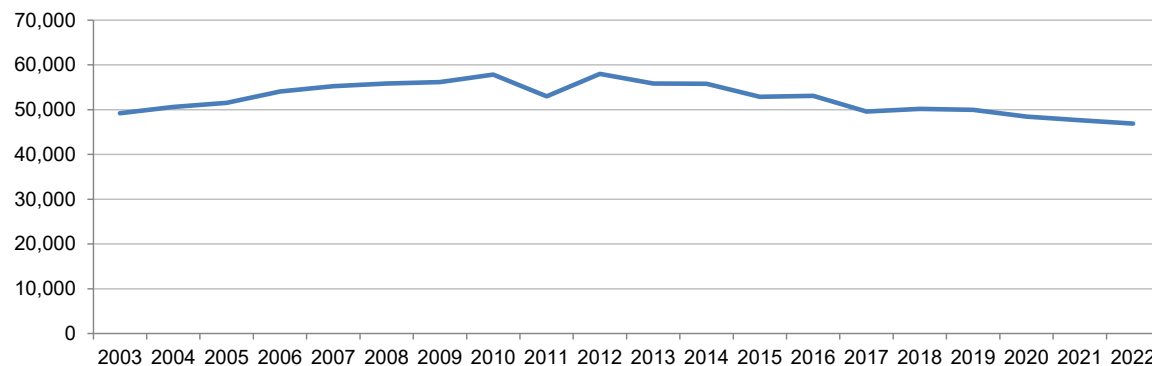

46,881

Total Fall 2022
Private College
Enrollment

Source: Iowa Coordinating Council for Post-High School Education
LSA Staff Contact: Michael Peters (515.281.6934) michael.peters@legis.iowa.gov