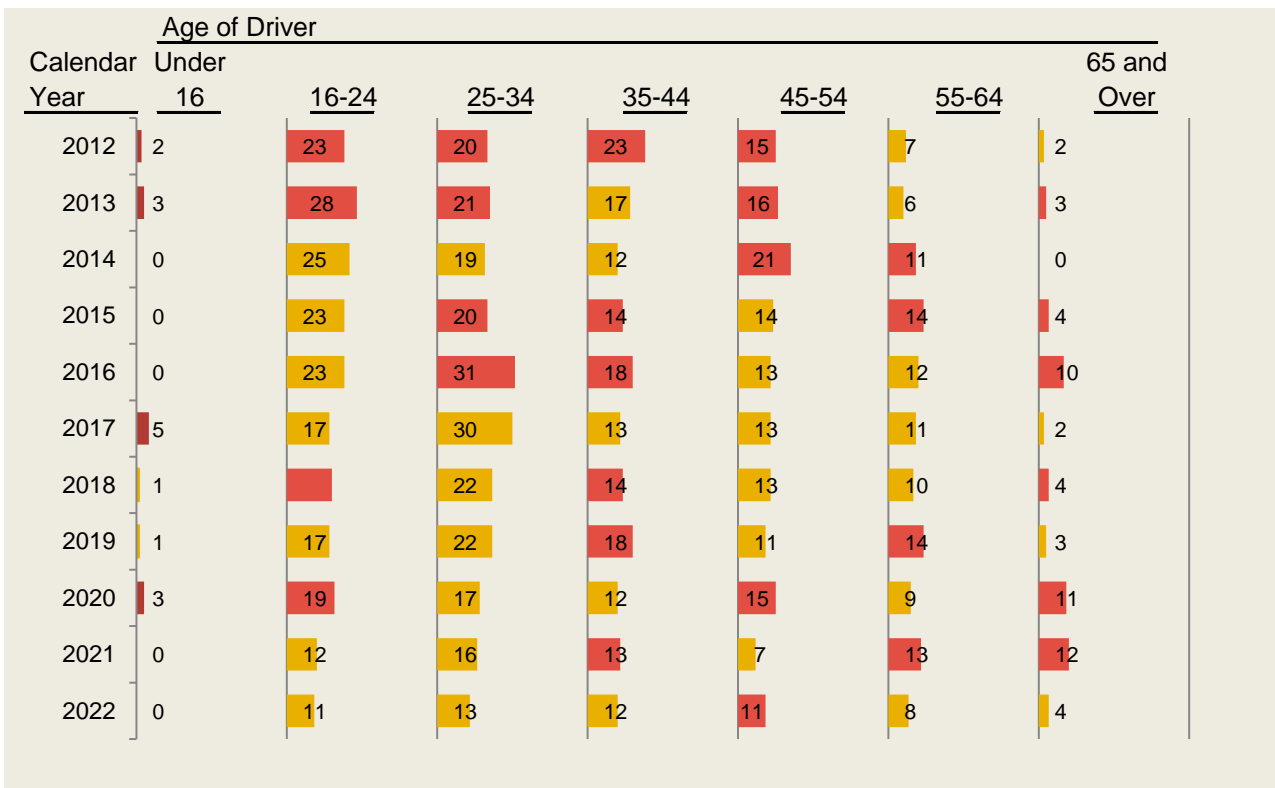

Alcohol-Related Traffic Fatalities in Iowa

Alcohol-Related Traffic Fatalities by Age

■ Increased from previous year