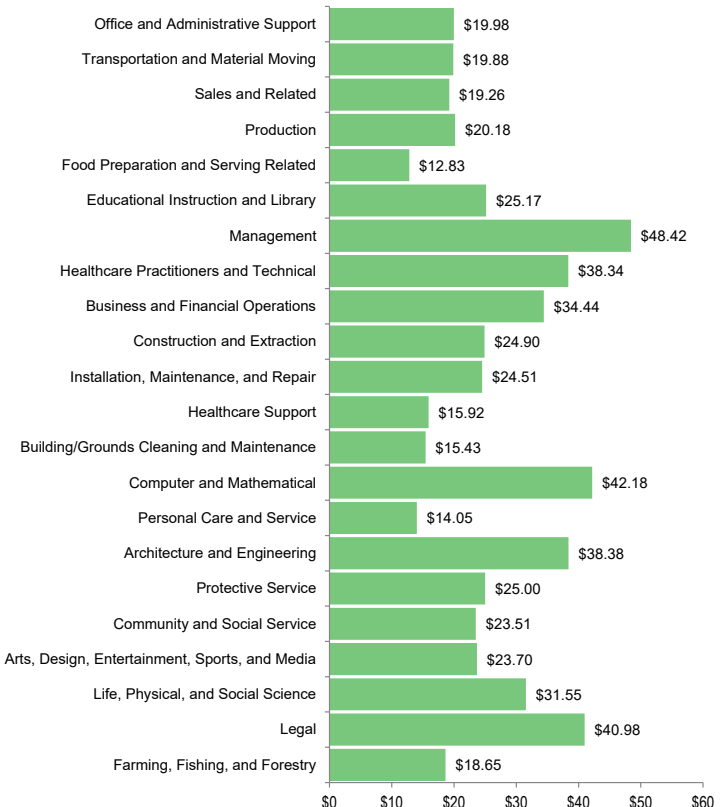

Iowa Median Hourly Wage by Occupation Type — 2021

Sources: Iowa Workforce Development; U.S. Bureau of Labor Statistics, Occupational Employment Statistics May 2021; LSA calculations

LSA Staff Contact: Evan Johnson (515.281.6301) evan.johnson@legis.iowa.gov