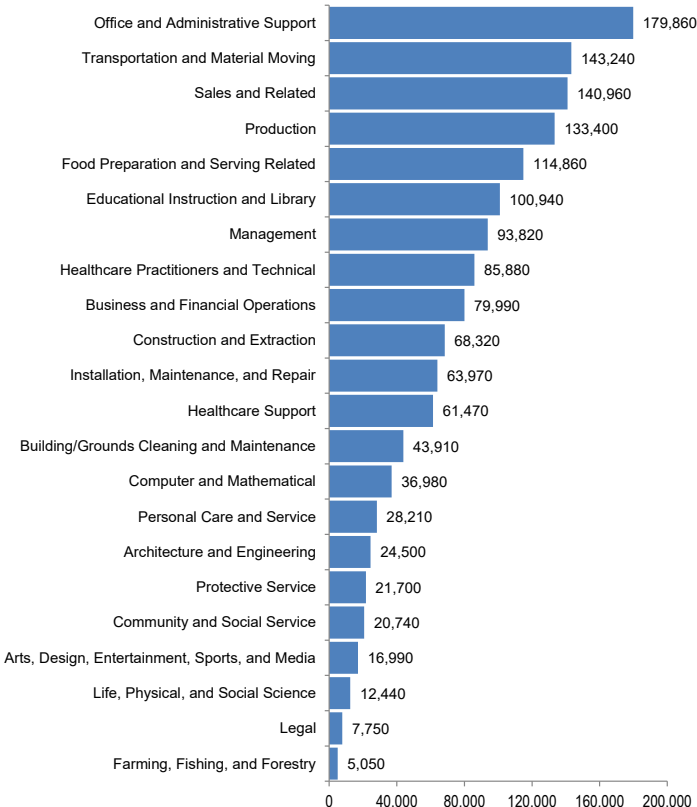

Iowa Estimated Employment by Occupation Type — 2021