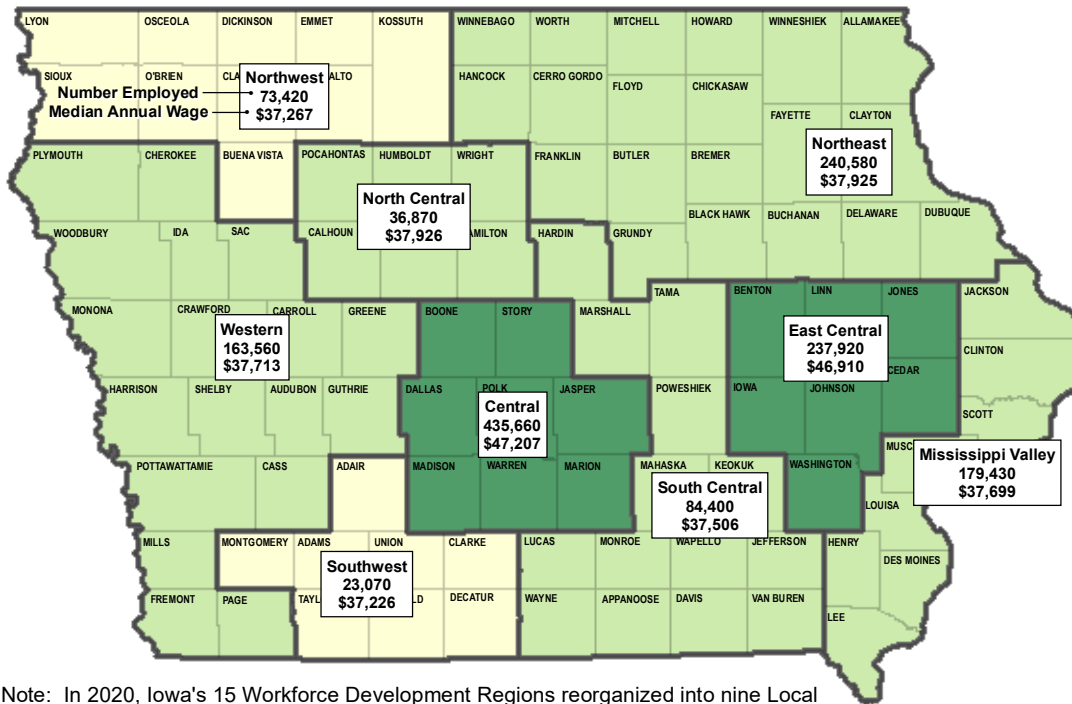

# Estimated Number Employed and Median Wage — May 2021

By Iowa Local Workforce Development Area

Statewide in Iowa:

**1,480,800**

Number Employed

**\$39,003**

Median Annual Wage

**\$18.75**

Median Hourly Wage

## Median Annual Wage By Region

- \$37,226 - \$37,500
- \$37,501 - \$38,500
- \$38,501 - \$39,500
- \$39,501 - \$47,207

Note: In 2020, Iowa's 15 Workforce Development Regions reorganized into nine Local Workforce Development Areas (LWDA). Employment totals by LWDA may not match the statewide total due to data suppression.