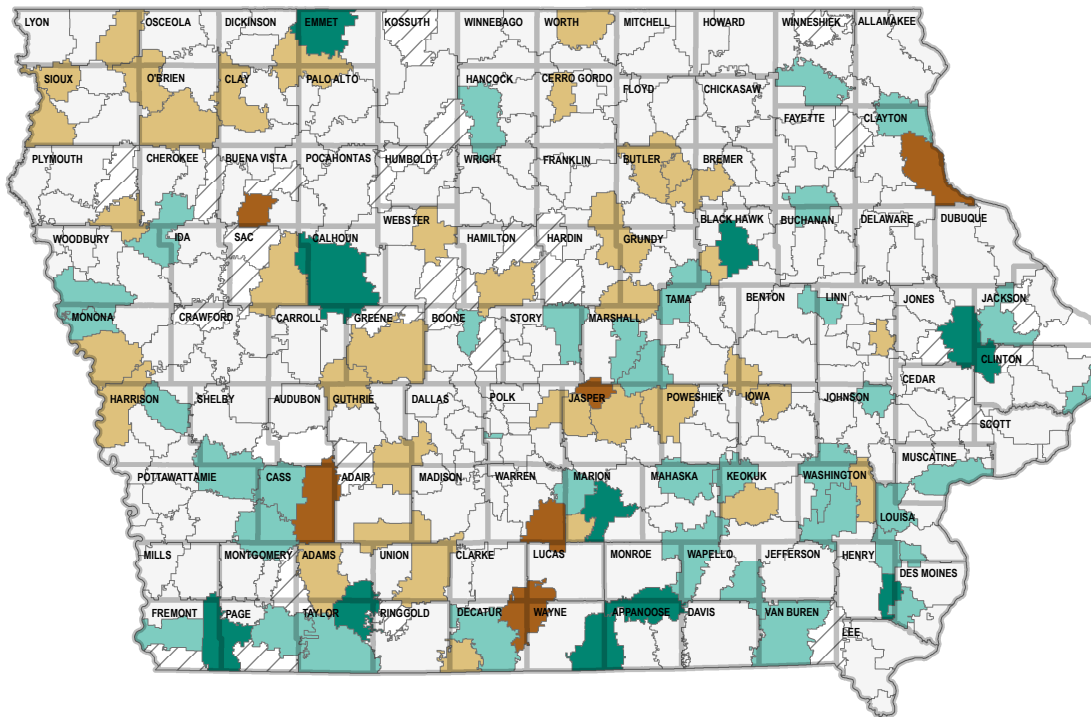

High School Graduation Rate by District

Class of 2017 Four-Year Graduation Rate

91.0%

Statewide Average

Graduation Rate

- 50.6%*
- 71.4% - 85.0%
- 85.1% - 90.0%
- 90.1% - 95.0%
- 95.1% - 100.0%
- Class Size Too Small*

Class of 2017 vs. Class of 2012 Four-Year Graduation Rate Change

+1.9%

Statewide Average
Graduation Rate
Change from 2012
to 2017

Five-Year Change

- 17.5% to -10.0%
- 9.9% to -5.0%
- 4.9% to 5.0%
- 5.1% to 10.0%
- 10.1% to 19.1%
- Class Size Too Small

*Note: Districts with class sizes fewer than 10 are not included in the maps. Additionally, classes that participate in whole grade sharing with another district are shown in the district that they attend. Storm Lake Community School District's four-year graduation rate (50.6%) is a low-end outlier due to the district's charter high school, which includes an intentional fifth year for many students. The district's most recent five-year graduation rate is 93.3%.