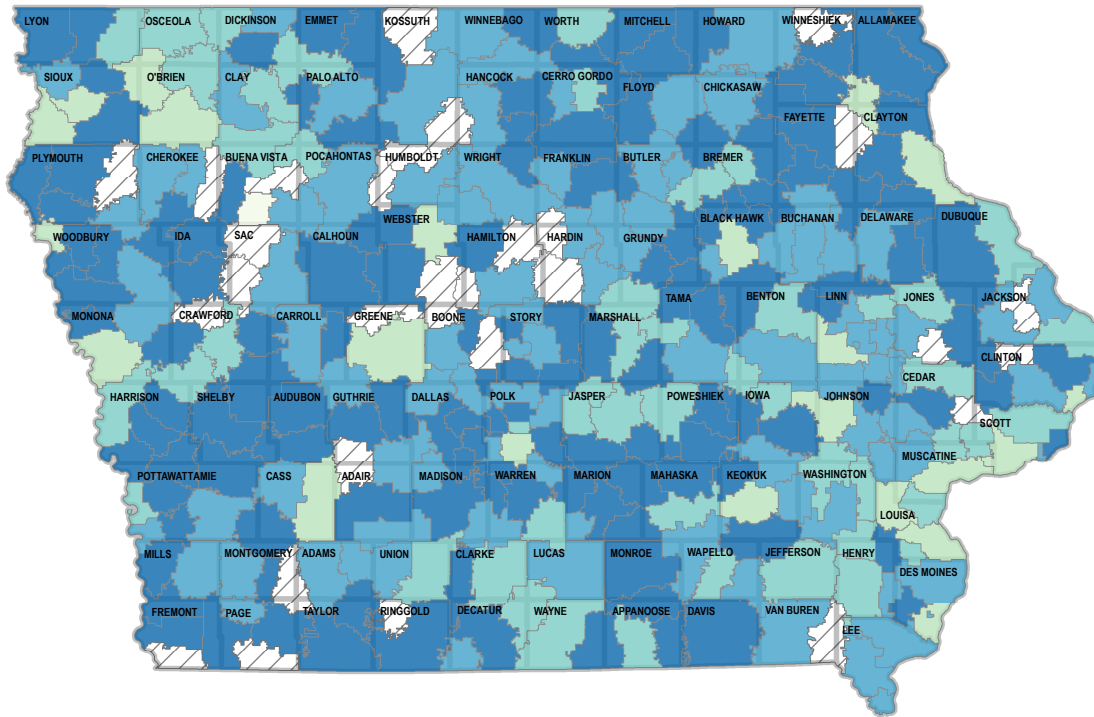

High School Graduation Rate by District

Class of 2017 Four-Year Graduation Rate

91.0%

Statewide Average

Graduation Rate

- 50.6%*
- 71.4% - 85.0%
- 85.1% - 90.0%
- 90.1% - 95.0%
- 95.1% - 100.0%
- Class Size Too Small*

*Note: Districts with class sizes fewer than 10 are not included in the maps. Additionally, classes that participate in whole grade sharing with another district are shown in the district that they attend. Storm Lake Community School District's four-year graduation rate (50.6%) is a low-end outlier due to the district's charter high school, which includes an intentional fifth year for many students. The district's most recent five-year graduation rate is 93.3%.