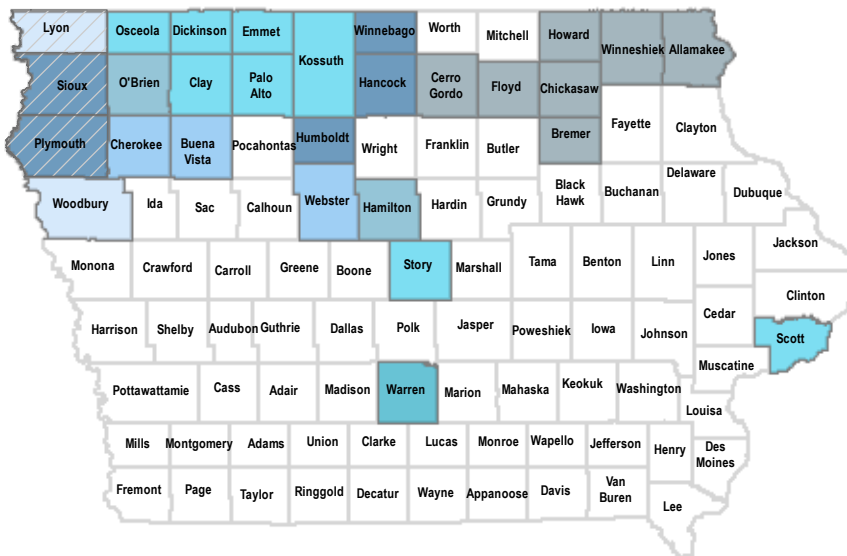

# Iowa Governor's Disaster Proclamations — as of June 29, 2018

When a Governor's Disaster Proclamation is made in an Iowa county, the Iowa Individual Assistance (IA) Grant Program can be activated at the request of local officials to help those Iowans adversely affected. The IA Grant Program provides grants of up to \$5,000 for households with incomes up to 200 percent of the federal poverty level. Claims must be submitted within 45 days of the proclamation.

State resources may be activated and deployed to assist with the ongoing disaster at no cost to local jurisdictions. State resources include equipment, personnel, technical assistance/guidance, supplies, and essential services to provide assistance in the form of debris removal, traffic control, levee patrol, security, vaccines, transportation, and other emergency response and recovery capabilities. Residents of counties impacted by the recent severe weather are asked to report damage to help local and State officials better understand the damage sustained. Report damage through the form provided by the [Iowa Department of Human Services](#).

Should the disaster go beyond the capabilities of the State, the governor would then make a request for federal assistance through a Presidential Disaster Declaration.

## Current County Disaster Proclamations — June 2018

**28** Iowa Counties Currently Under Governor's Disaster Proclamations