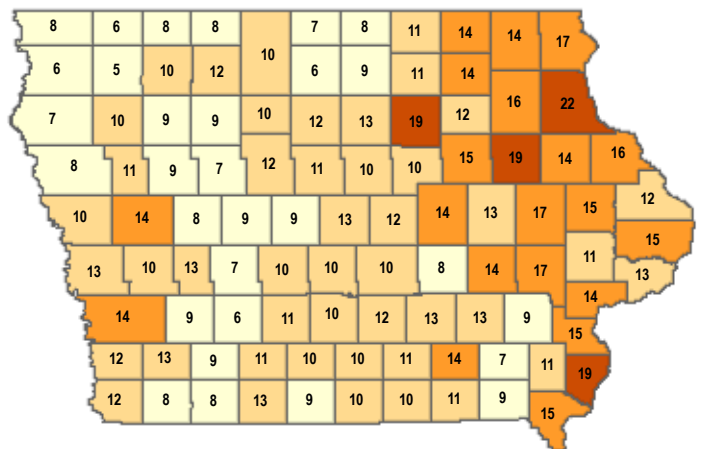

Presidential Disaster Declarations Related to Flooding by County — 1965-2017

The Iowa Flood Center

- In 2009, the Iowa Legislature established the Iowa Flood Center, in Iowa Code chapter [466C](#).
- The Center has completed new floodplain maps for 85 of Iowa's 99 counties; has developed a library of flood-inundation maps for many Iowa communities; and has developed a network of stream sensors to better monitor stream flow.
- The [Iowa Flood Information System (IFIS)](#) provides information on current flood conditions to the public in real-time.

Source: Iowa Homeland Security and Emergency Management
LSA Staff Contact: Deb Kozel (515.281.6767) deb.kozel@legis.iowa.gov