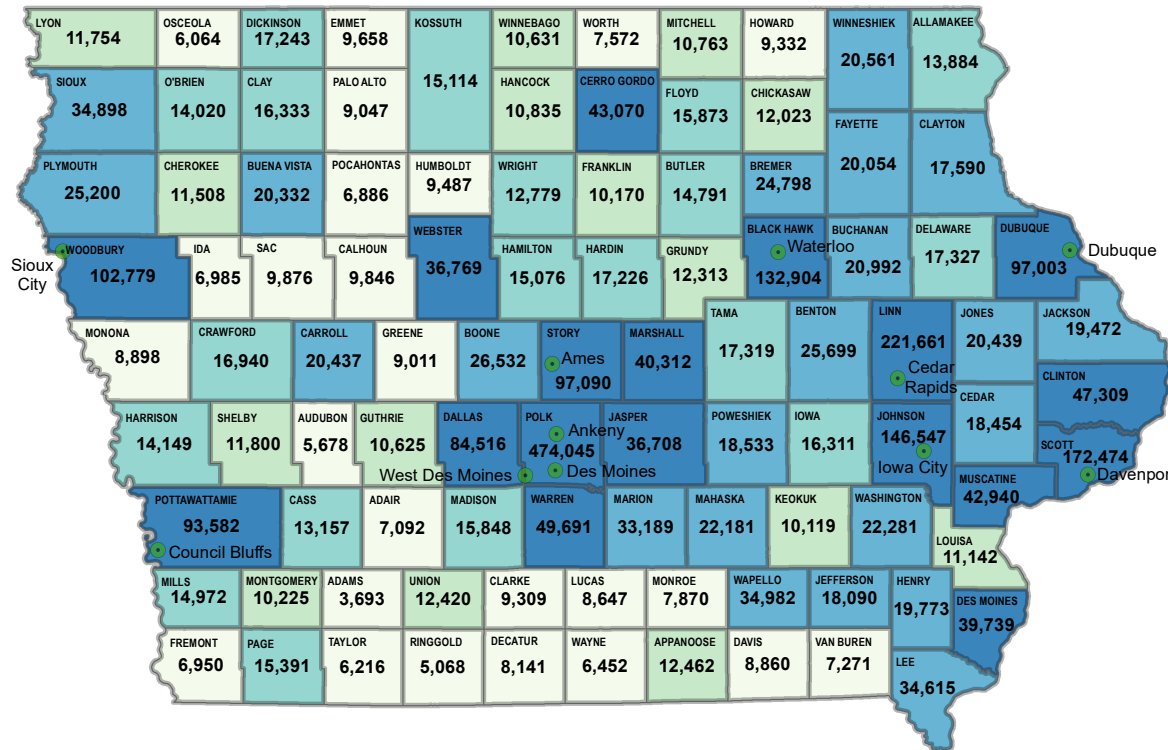

# Population by County – 2016 Estimate

Total Population

# 3,134,693

Iowa Population

Estimated Population

Top Five Counties:

1. Polk: 474,045
2. Linn: 221,661
3. Scott: 172,170
4. Johnson: 146,547
5. Black Hawk: 132,904

Top Five Cities:

1. Des Moines: 215,472
2. Cedar Rapids: 131,127
3. Davenport: 102,612
4. Sioux City: 82,872
5. Iowa City: 74,398

## Percent Change in Population – 2010-2016

Statewide:

# +88,338

Population Change

Percent Change

Top Five Actual Change by County:

1. Polk: 43,405
2. Dallas: 18,381
3. Johnson: 15,665
4. Linn: 10,435
5. Scott: 7,250

Bottom Five Actual Change by County:

99. Clinton: -1,807
98. Lee: -1,247
97. Webster: -1,244
96. Cerro Gordo: -1,081
95. Fayette: -826