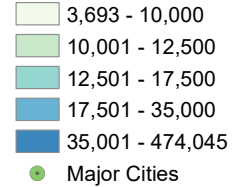

# Population by County – 2016 Estimate

Total Population

# 3,134,693

Iowa Population

Estimated Population

Top Five Counties:

1. Polk: 474,045
2. Linn: 221,661
3. Scott: 172,170
4. Johnson: 146,547
5. Black Hawk: 132,904

Top Five Cities:

1. Des Moines: 215,472
2. Cedar Rapids: 131,127
3. Davenport: 102,612
4. Sioux City: 82,872
5. Iowa City: 74,398