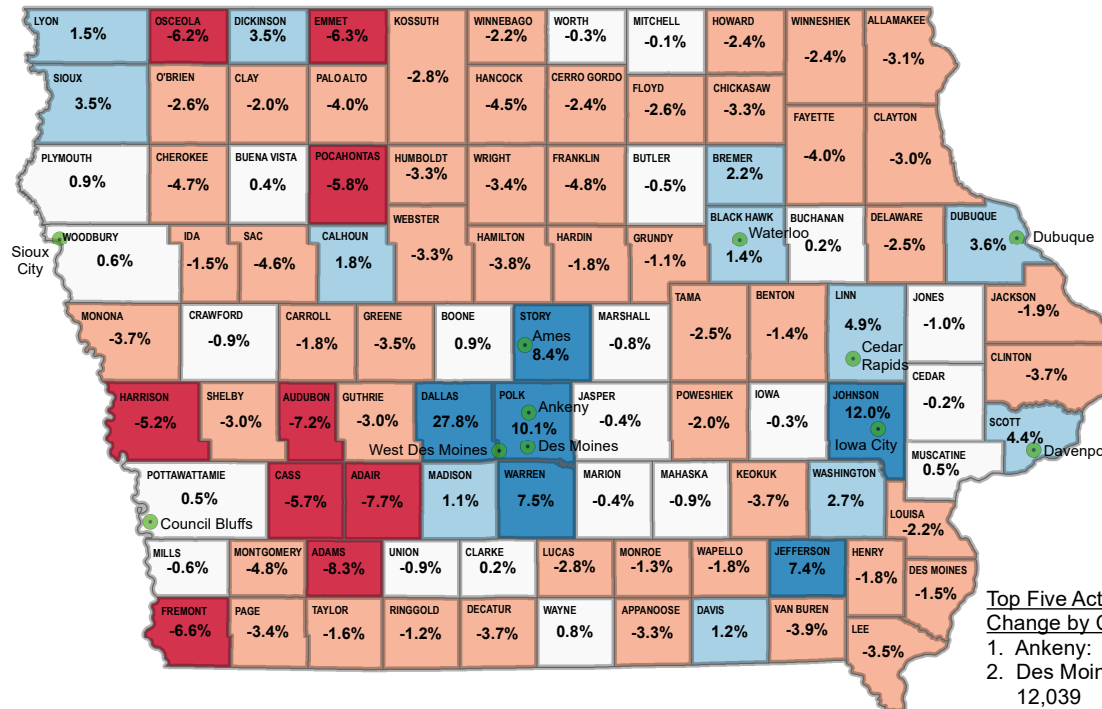

# 3,134,693

Iowa Population

Estimated Population

Top Five Counties:

1. Polk: 474,045
2. Linn: 221,661
3. Scott: 172,170
4. Johnson: 146,547
5. Black Hawk: 132,904

Top Five Cities:

1. Des Moines: 215,472
2. Cedar Rapids: 131,127
3. Davenport: 102,612
4. Sioux City: 82,872
5. Iowa City: 74,398

## Percent Change in Population – 2010-2016

Statewide:

# +2.9%

Percent Change

# +88,338

Population Change

Percent Change

Top Five Actual Change by County:

1. Polk: 43,405
2. Dallas: 18,381
3. Johnson: 15,665
4. Linn: 10,435
5. Scott: 7,250

Bottom Five Actual Change by County:

99. Clinton: -1,807
98. Lee: -1,247
97. Webster: -1,244
96. Cerro Gordo: -1,081
95. Fayette: -826