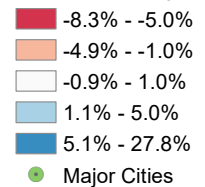

## Percent Change in Population – 2010-2016

Statewide:

# +2.9%

Percent Change

# +88,338

Population Change

Percent Change

Top Five Actual Change by County:

1. Polk: 43,405
2. Dallas: 18,381
3. Johnson: 15,665
4. Linn: 10,435
5. Scott: 7,250

Bottom Five Actual Change by County:

99. Clinton: -1,807
98. Lee: -1,247
97. Webster: -1,244
96. Cerro Gordo: -1,081
95. Fayette: -826