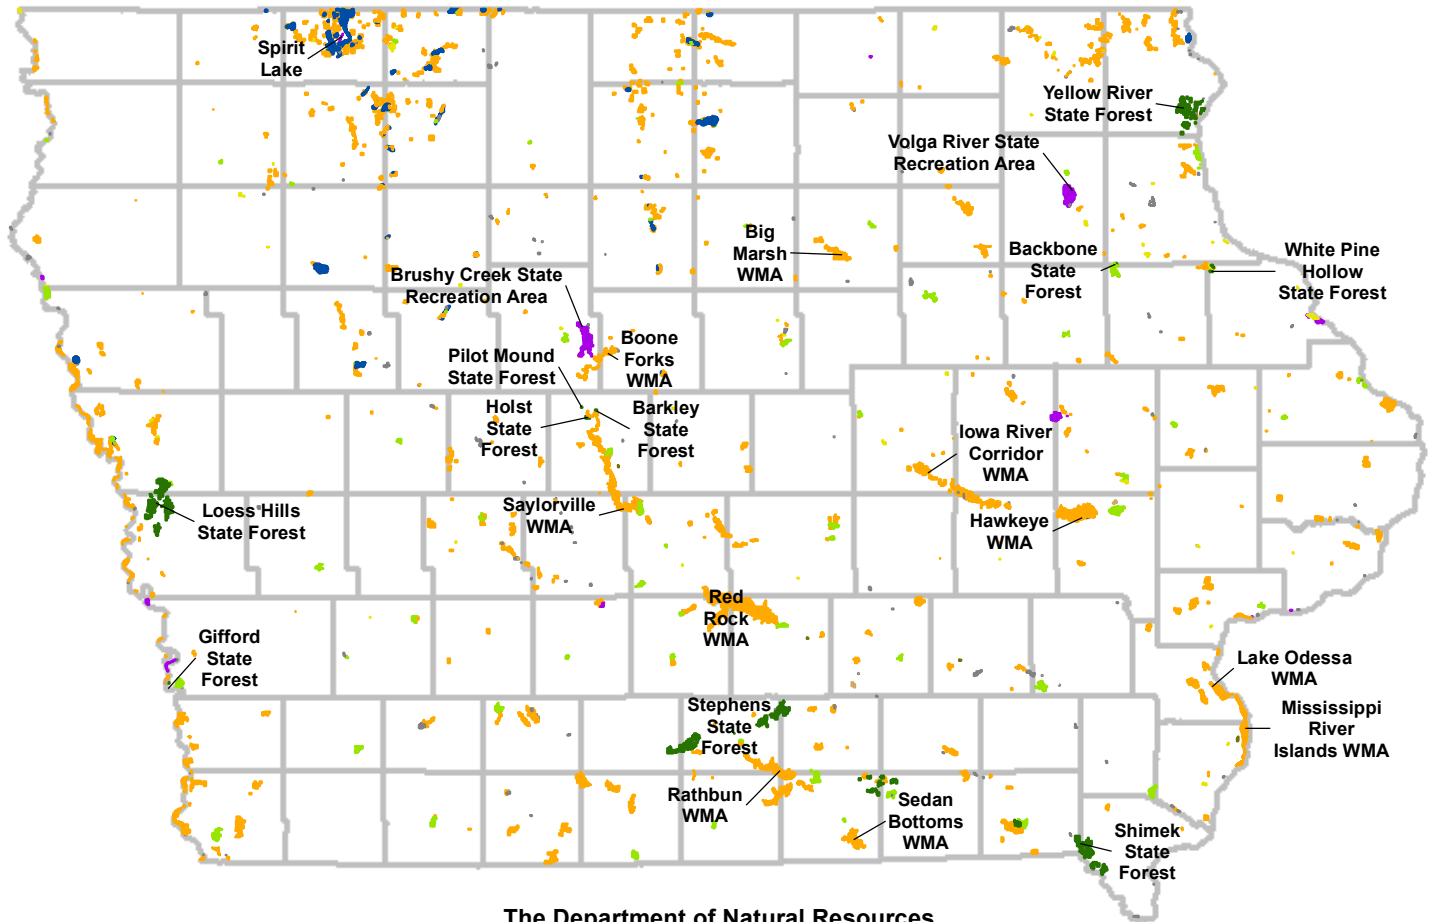

LAND OWNED OR MANAGED BY THE DEPARTMENT OF NATURAL RESOURCES

**The Department of Natural Resources
owns and/or manages 499,912 acres Statewide.**