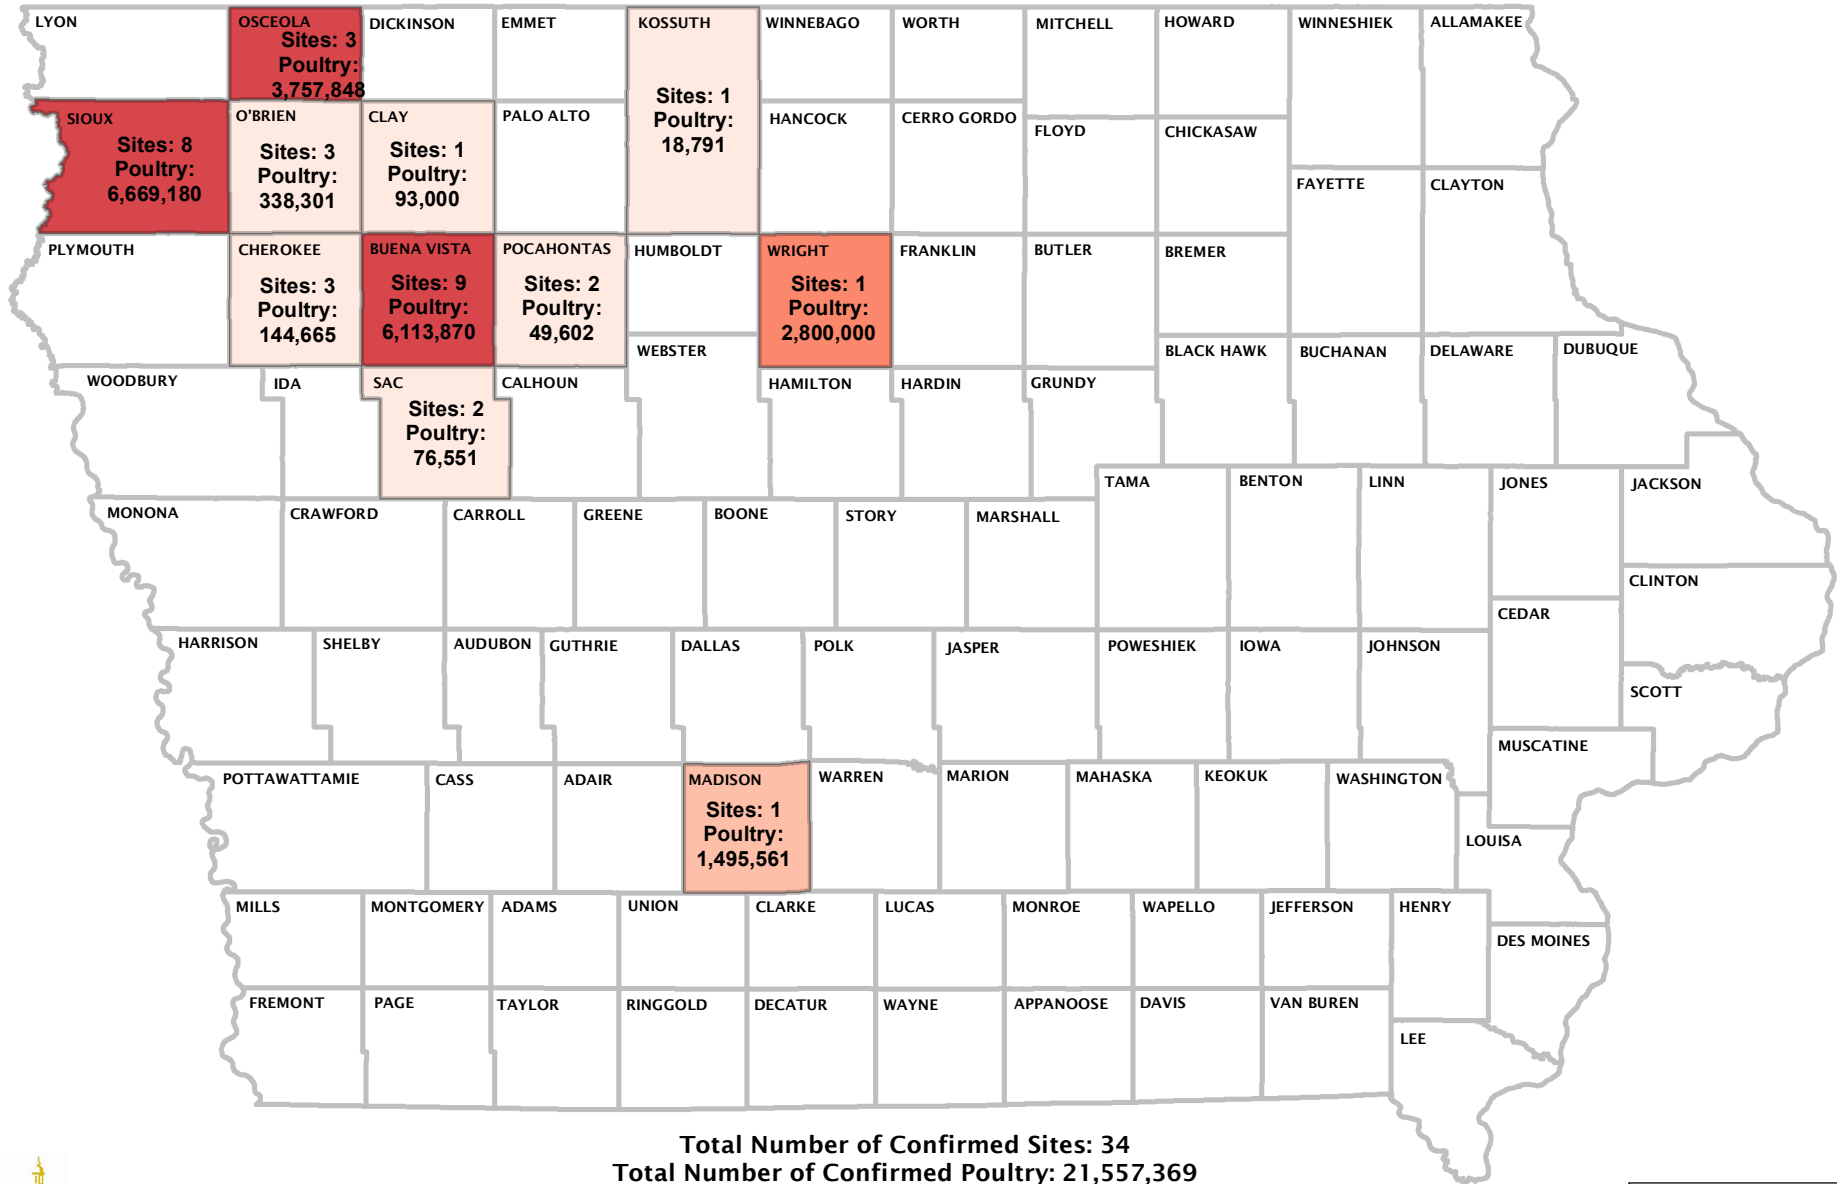

Confirmed Avian Influenza Cases by County

As of Friday May 8, 2015

Total Number of Confirmed Sites: 34
Total Number of Confirmed Poultry: 21,557,369

Total Number of Probable Sites (not shown on map): 10
Total Number of Probable Poultry (not shown on map): 4,220,500