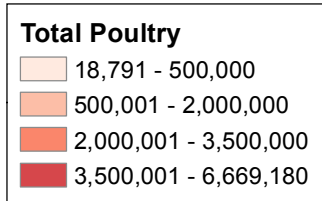

Confirmed Avian Influenza Cases by County

As of Friday May 8, 2015

Total Number of Confirmed Sites: 34
Total Number of Confirmed Poultry: 21,557,369

Total Number of Probable Sites (not shown on map): 10
Total Number of Probable Poultry (not shown on map): 4,220,500