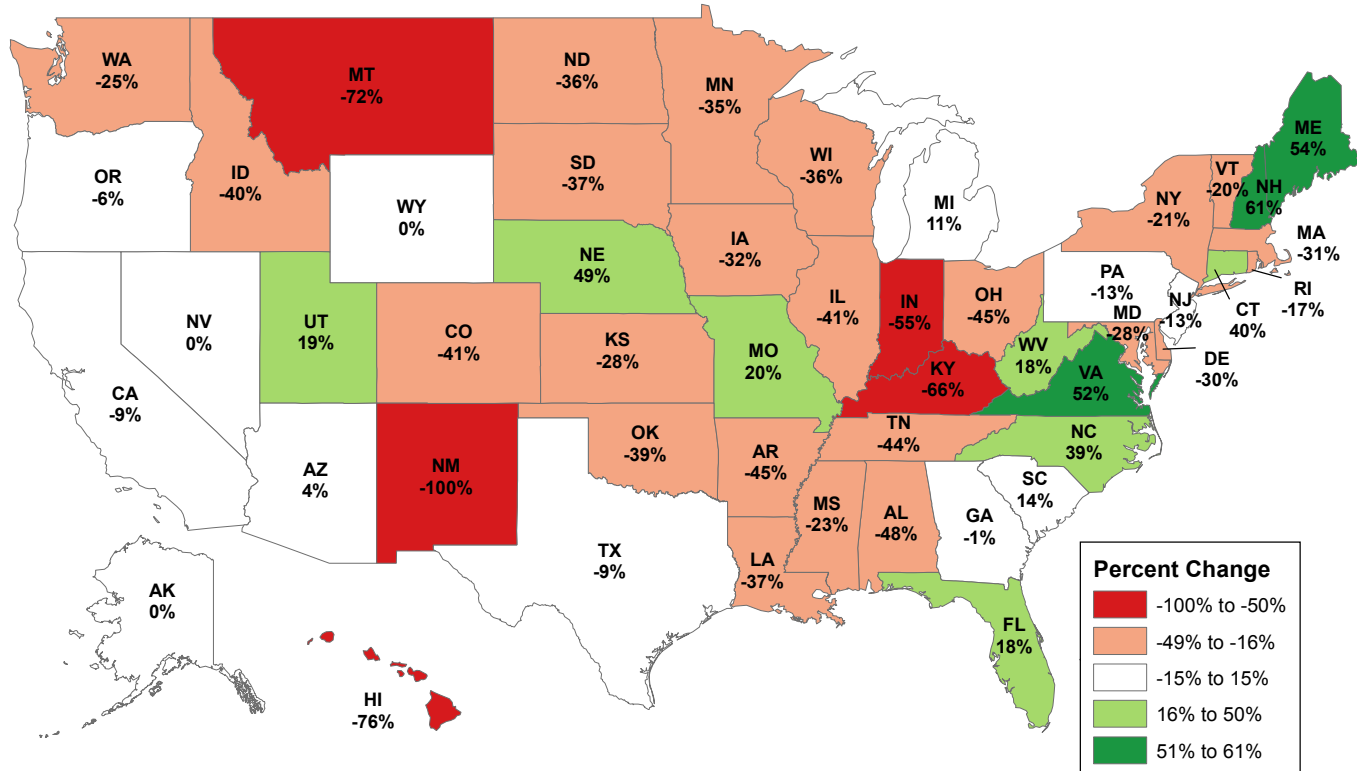

## CHRISTMAS TREES HARVESTED - 2012

## PERCENT CHANGE IN CHRISTMAS TREES HARVESTED - 2007-2012

**NOTE:**

According to the 2012 Agriculture Census there were 12,079 farms in the U.S. that harvested a total of 17.3 million cut Christmas Trees.

Source: U.S. Department of Agriculture, 2007 and 2012 Census of Agriculture