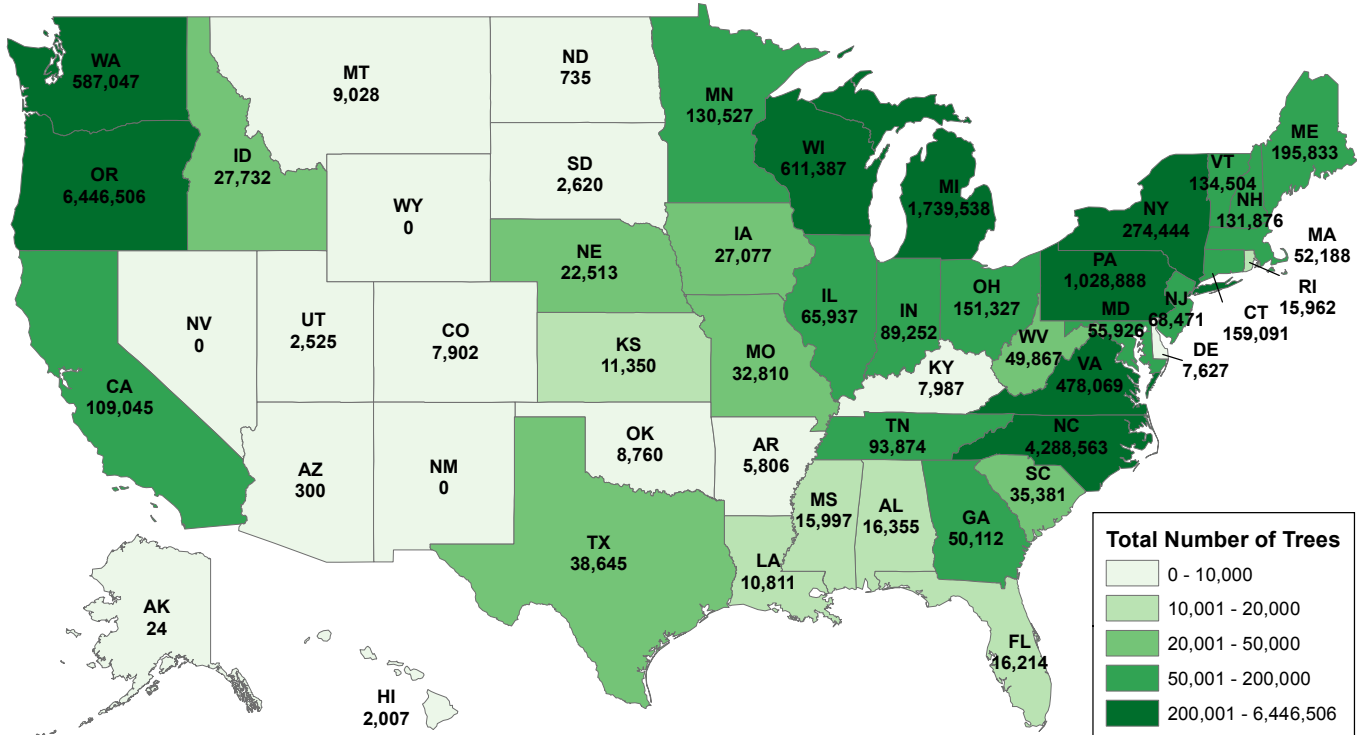

## CHRISTMAS TREES HARVESTED - 2012

## PERCENT CHANGE IN CHRISTMAS TREES HARVESTED - 2007-2012

**NOTE:**

According to the 2012 Agriculture Census there were 12,079 farms in the U.S. that harvested a total of 17.3 million cut Christmas Trees.

Source: U.S. Department of Agriculture, 2007 and 2012 Census of Agriculture