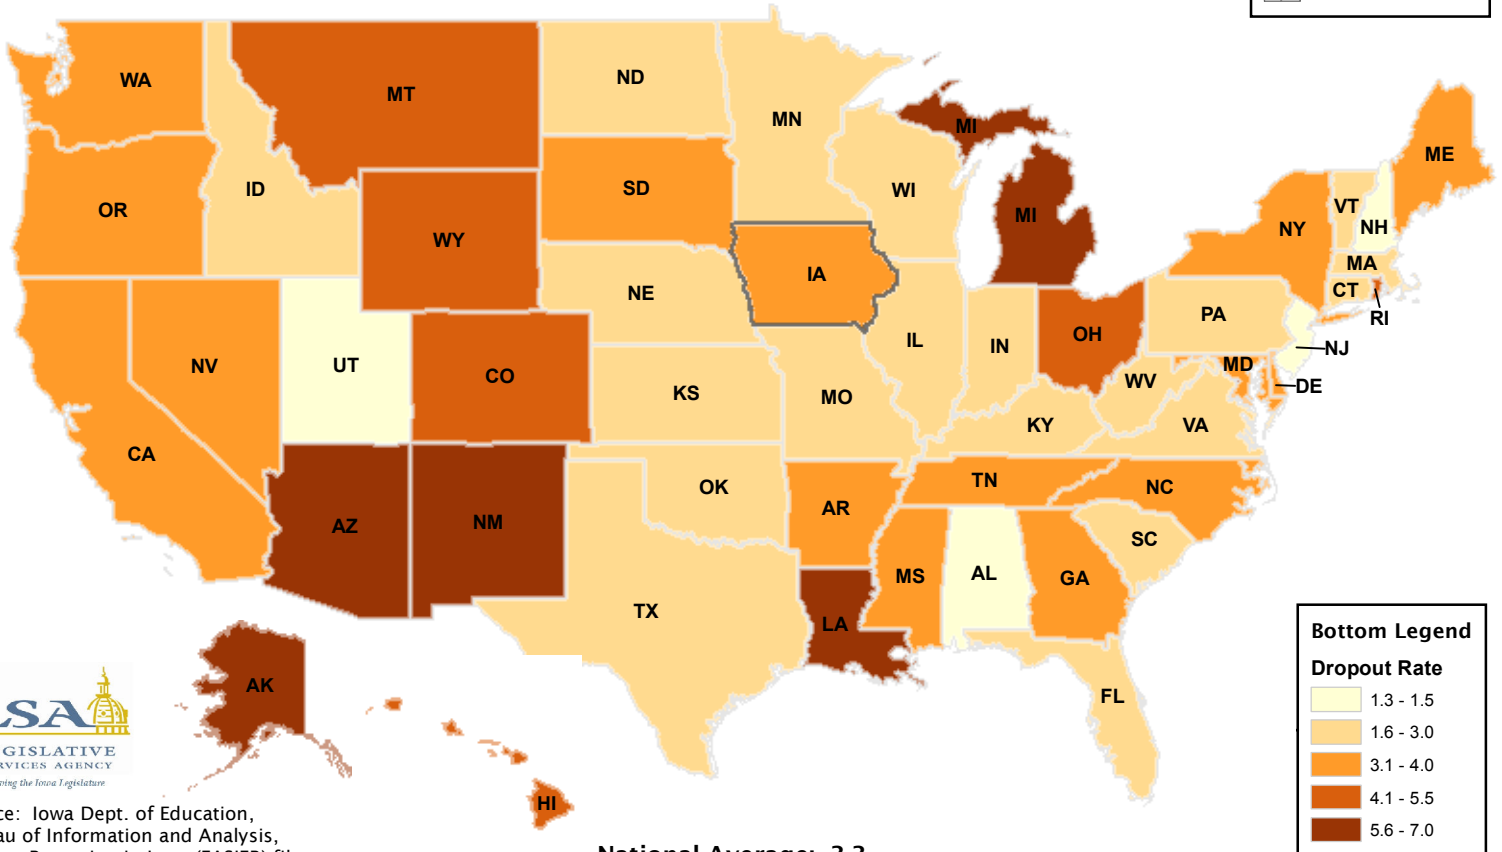

High School Dropout Rates

2011-2012

Source: Iowa Dept. of Education,
Bureau of Information and Analysis,
Student Reporting in Iowa (EASIER) files
National Center for Education Statistics
Date produced: 9/1/2014