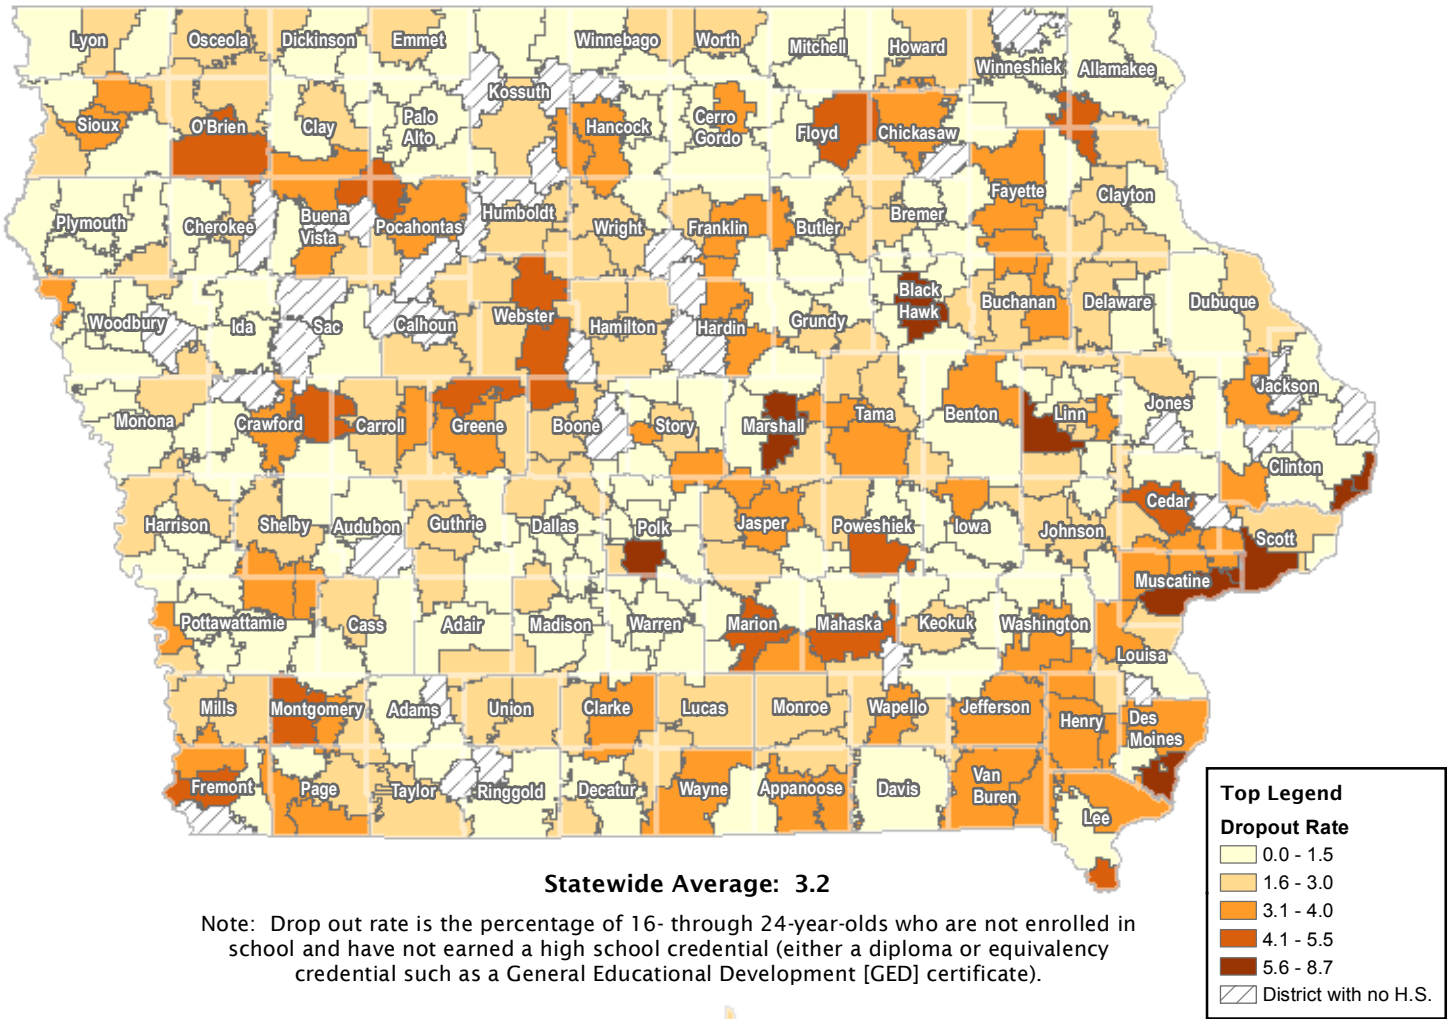

High School Dropout Rates

2011-2012

Source: Iowa Dept. of Education,
Bureau of Information and Analysis,
Student Reporting in Iowa (EASIER) files
National Center for Education Statistics
Date produced: 9/1/2014