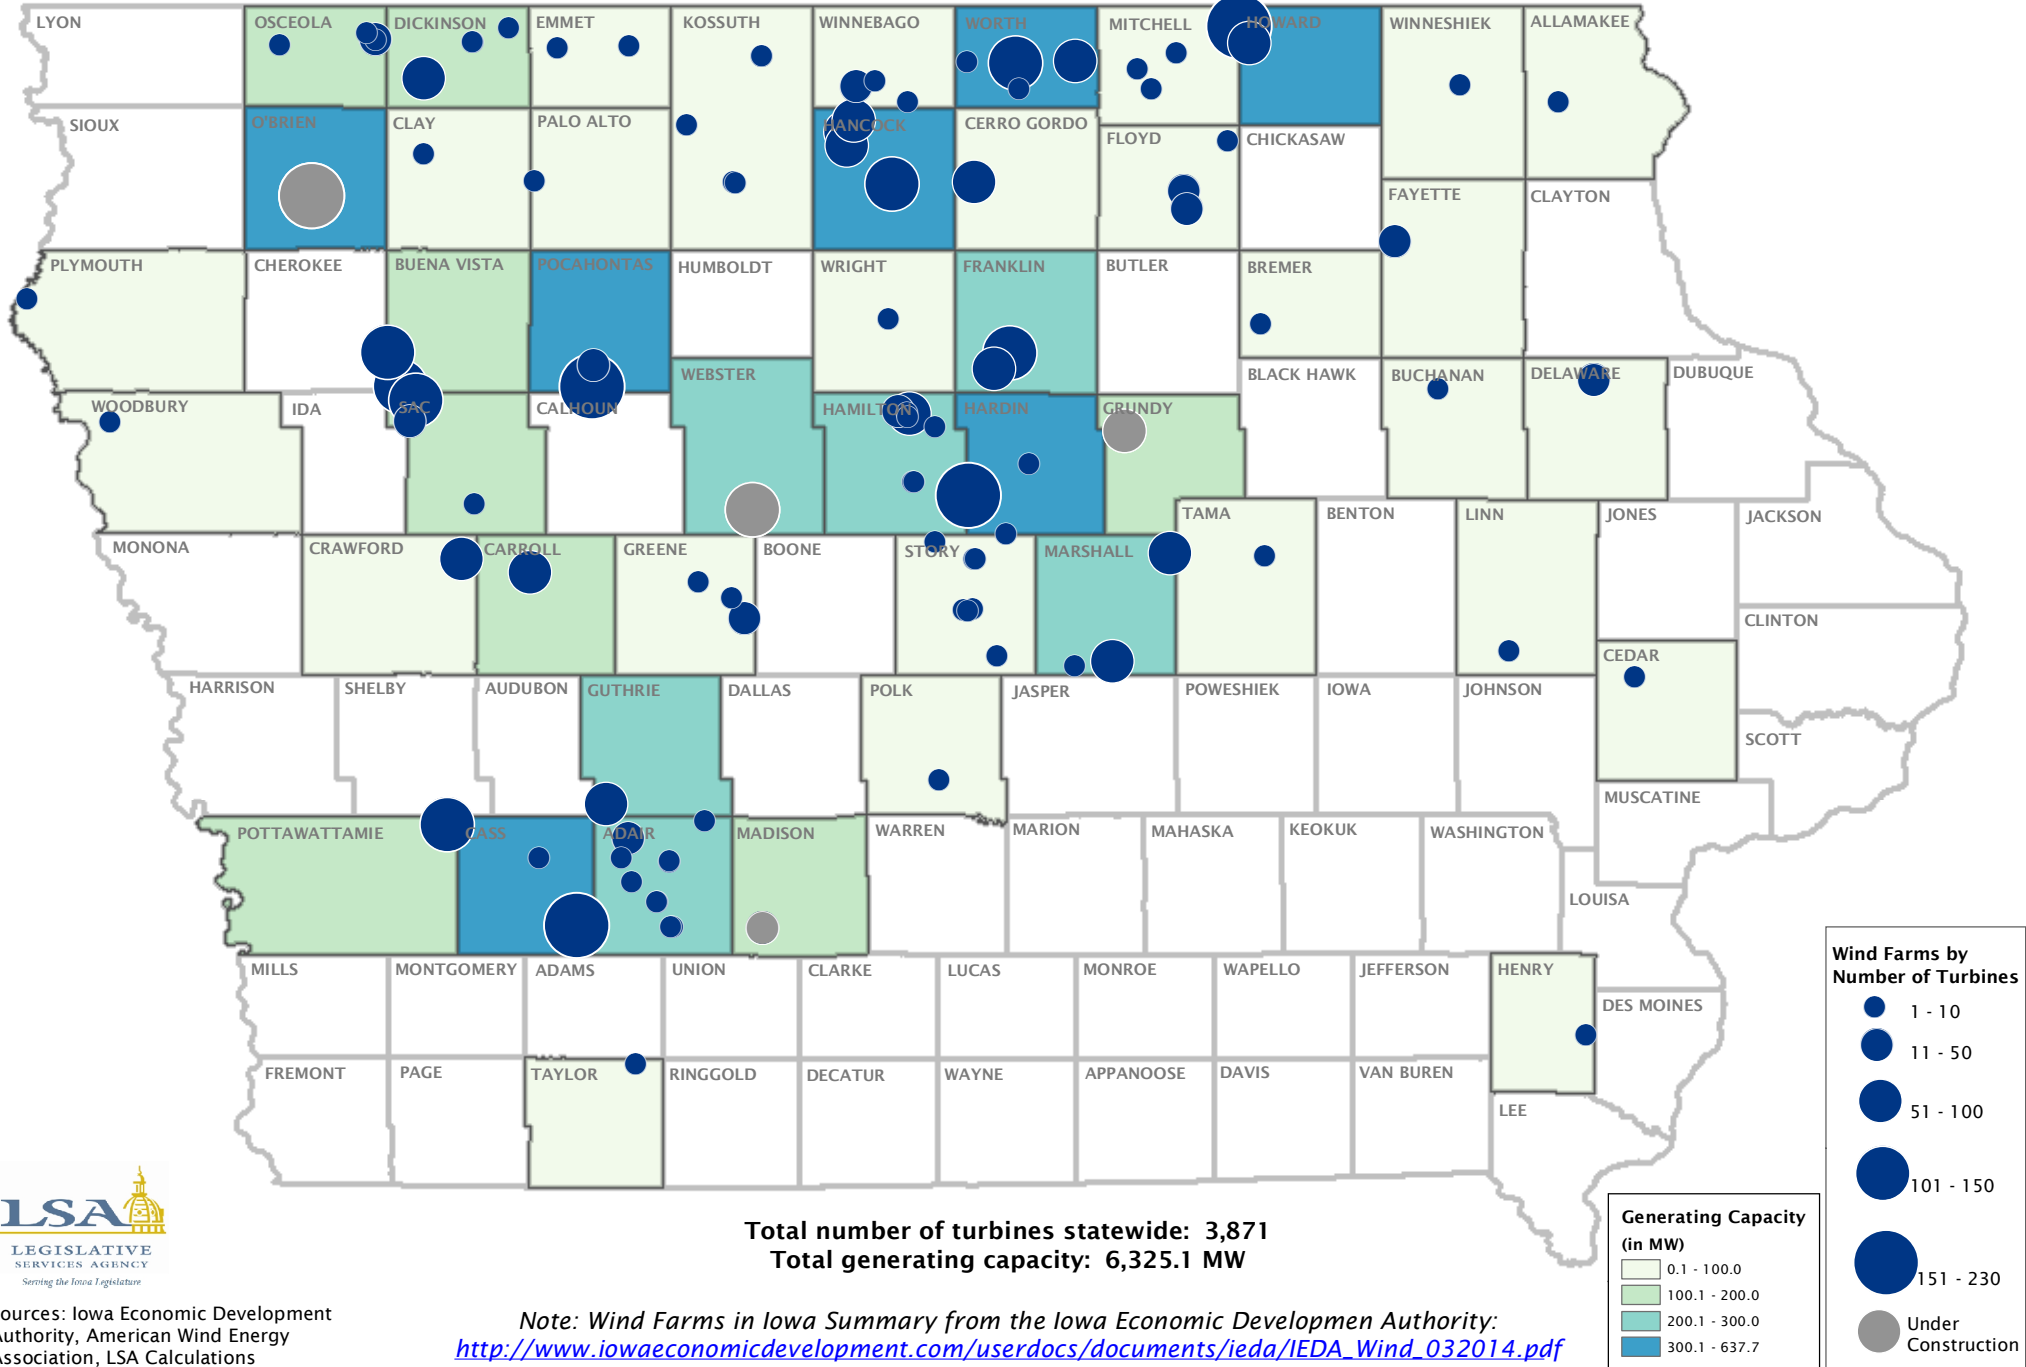

# Iowa Wind Farms

2014

Sources: Iowa Economic Development Authority, American Wind Energy Association, LSA Calculations  
 Date produced: 7/3/2014

Note: Wind Farms in Iowa Summary from the Iowa Economic Development Authority:  
[http://www.iowaeconomicdevelopment.com/userdocs/documents/ieda/IEDA\\_Wind\\_032014.pdf](http://www.iowaeconomicdevelopment.com/userdocs/documents/ieda/IEDA_Wind_032014.pdf)