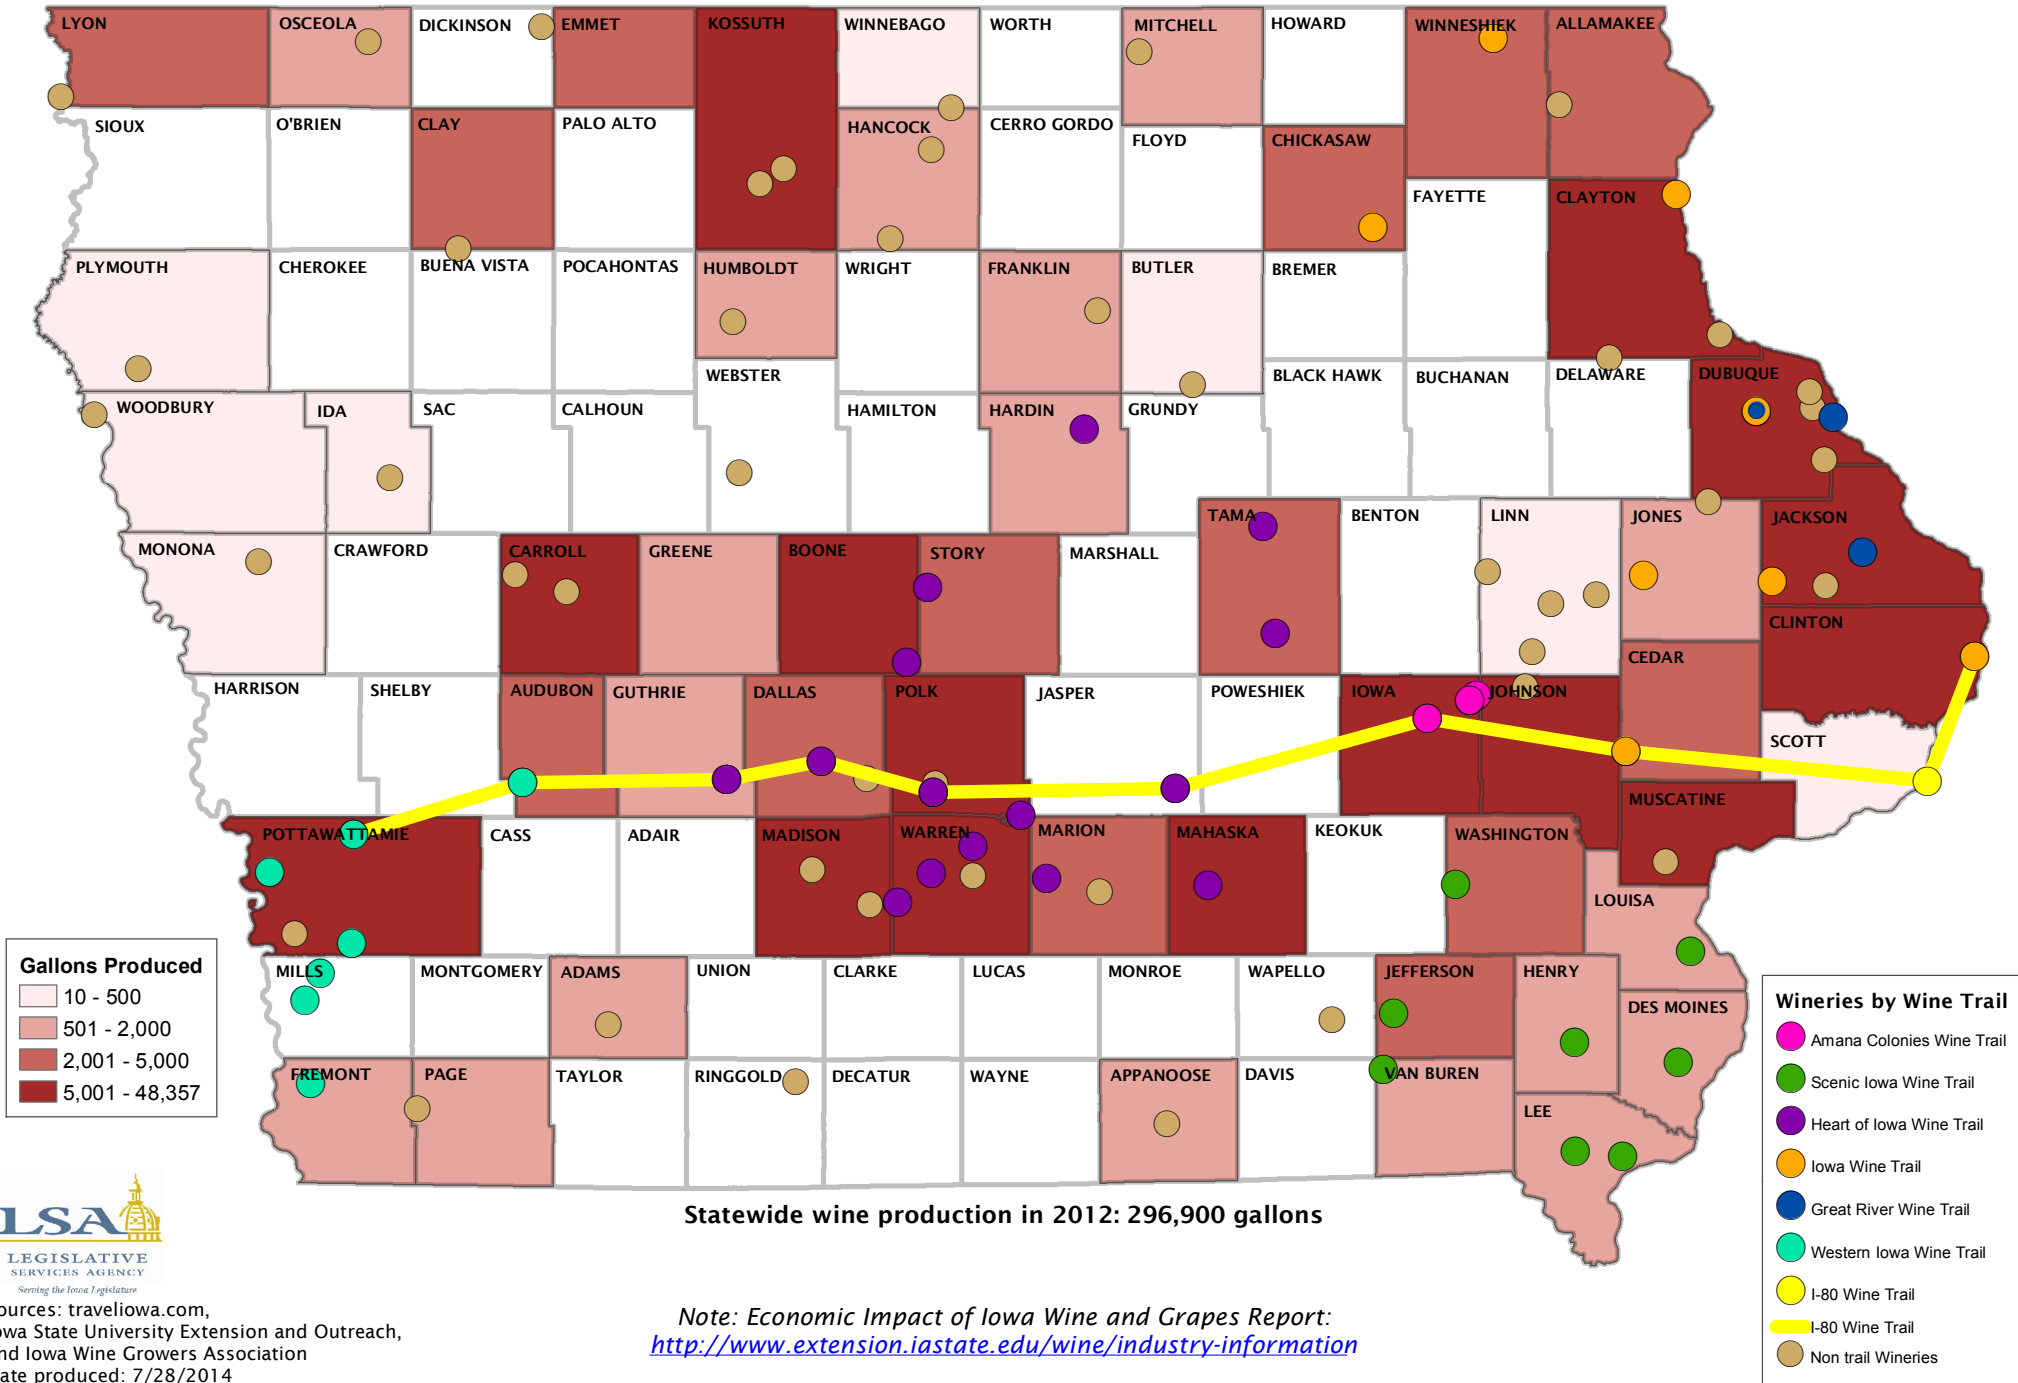

Iowa Wineries and Wine Trails and Production by County in 2012

Sources: traveliowa.com,
Iowa State University Extension and Outreach,
and Iowa Wine Growers Association
Date produced: 7/28/2014

Note: Economic Impact of Iowa Wine and Grapes Report:
<http://www.extension.iastate.edu/wine/industry-information>