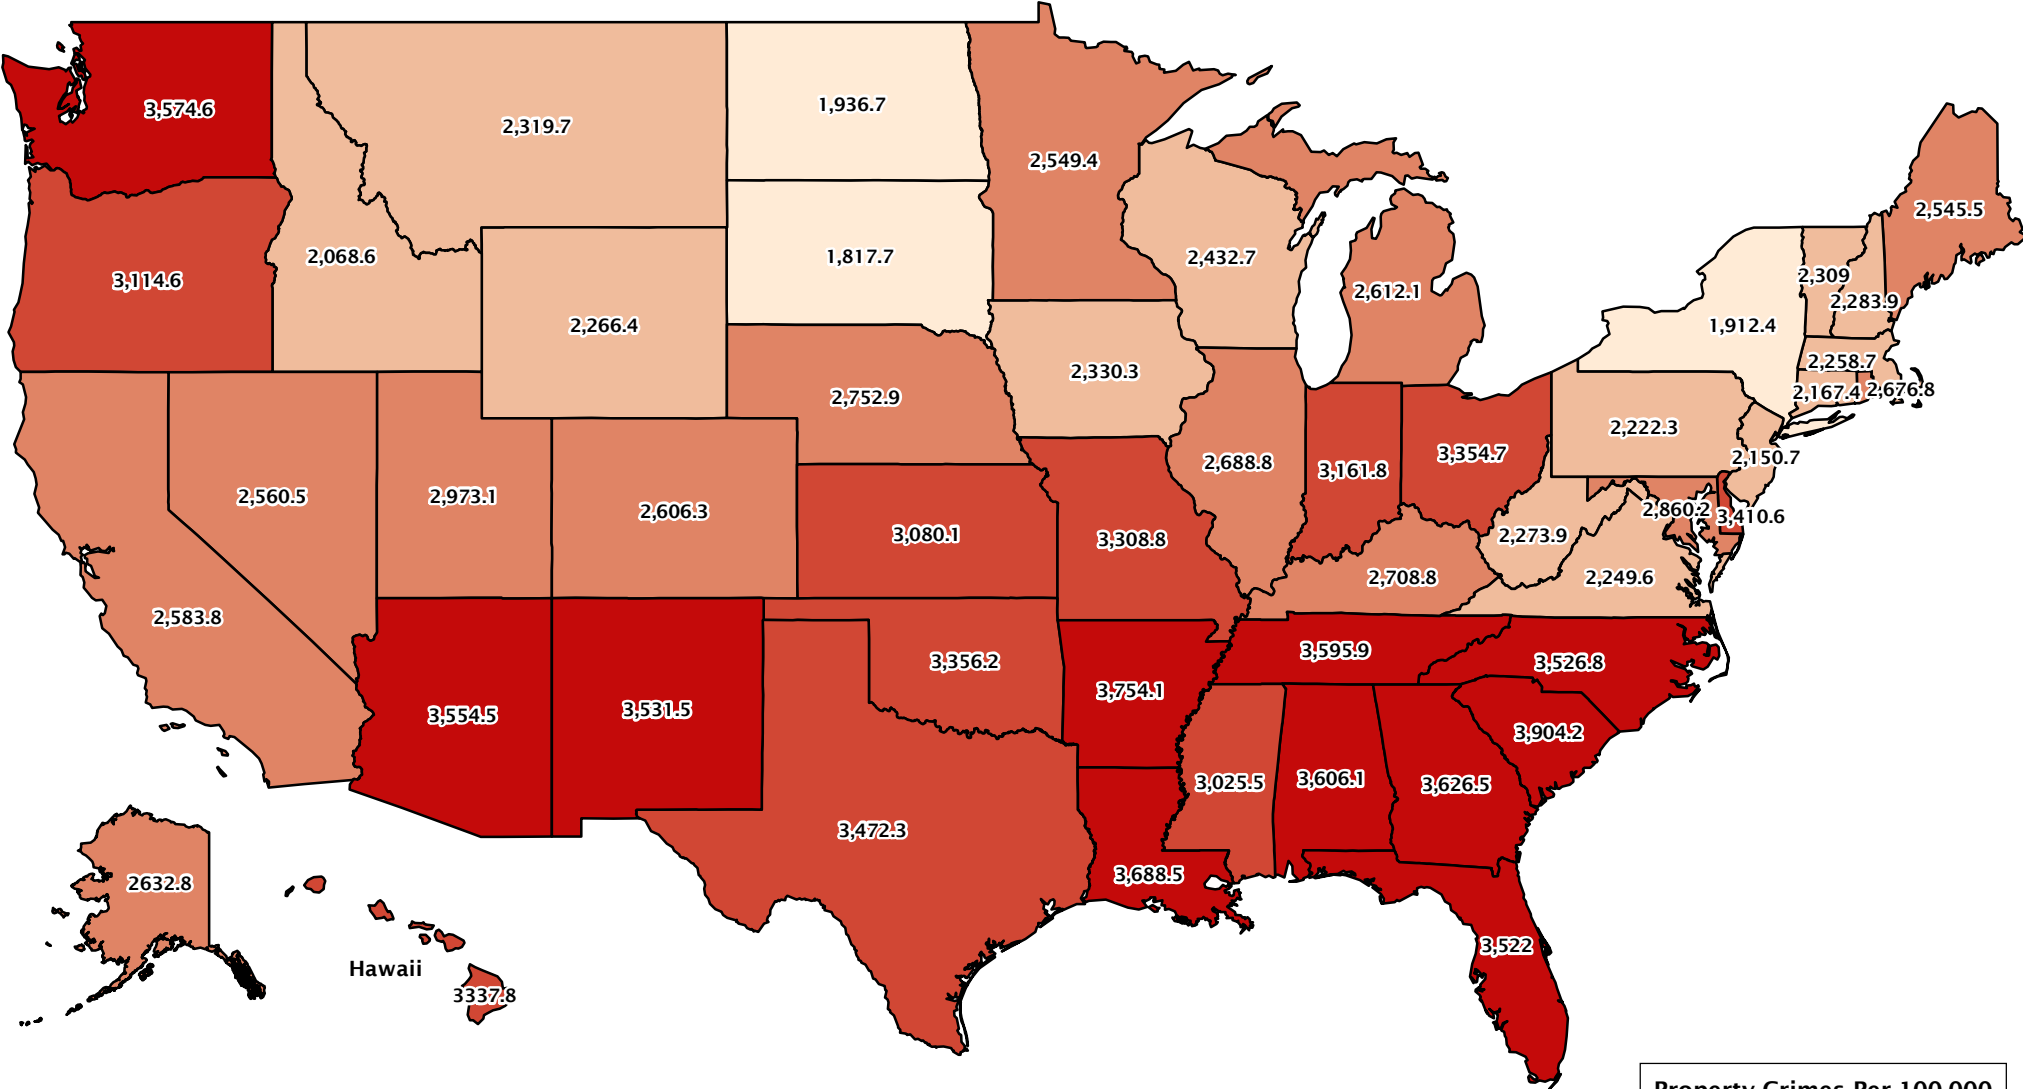

Property Crimes Per 100,000 Population - 2011

National Property Crimes Per 100,000 Population: 2,908.7