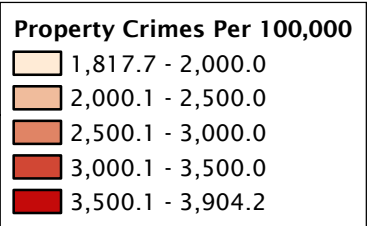

Property Crimes Per 100,000 Population - 2011

National Property Crimes Per 100,000 Population: 2,908.7