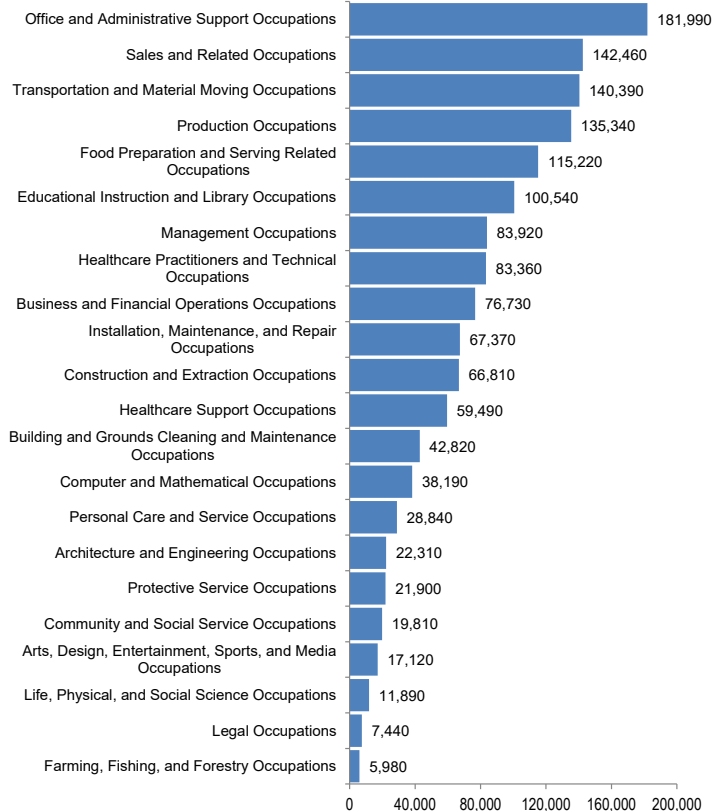

Iowa Estimated Employment by Occupation Type — 2021