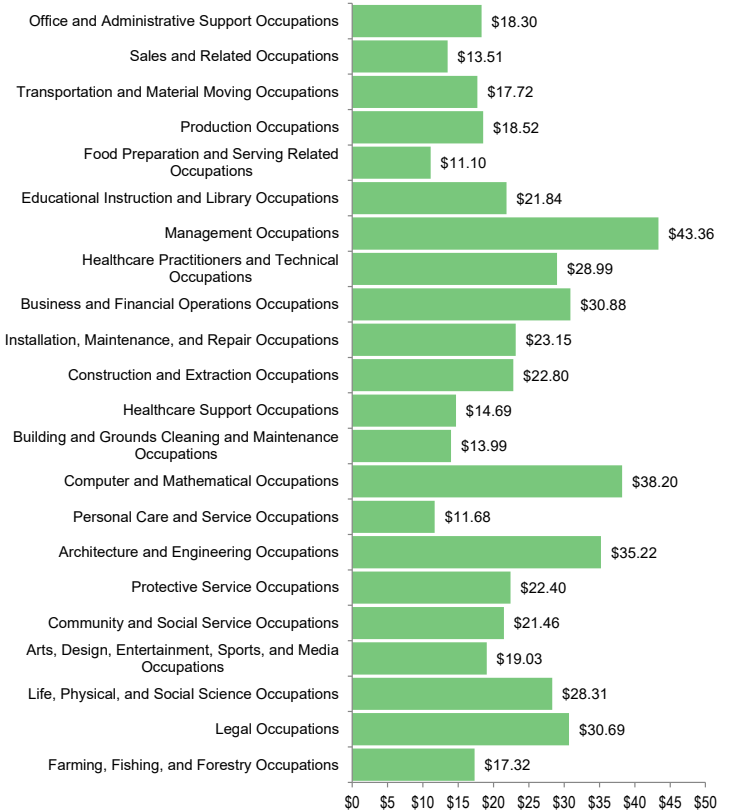

Estimated Number Employed and Median Wage — May 2021

By Regional Metropolitan and Nonmetropolitan Statistical Area

Statewide in Iowa:

1,484,970

Number Employed
+15,050 since May 2020

\$37,070

Median Annual Wage
-\$2,850 since May 2020

\$18.79

Median Hourly Wage
-\$0.40 since May 2020

Median Annual Wage

Iowa Estimated Employment by Occupation Type — 2021

Iowa Median Hourly Wage by Occupation Type — 2021

Sources: Iowa Workforce Development; U.S. Bureau of Labor Statistics, Occupational Employment Statistics May 2021; LSA calculations
LSA Staff Contact: Brendan Beeter (515.281.6934) brendan.beeter@legis.iowa.gov