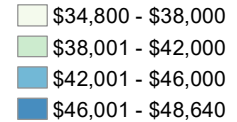

Statewide in Iowa:

1,484,970

Number Employed
+15,050 since May 2020

$37,070

Median Annual Wage
-$2,850 since May 2020

$18.79

Median Hourly Wage
-$0.40 since May 2020

Median Annual Wage