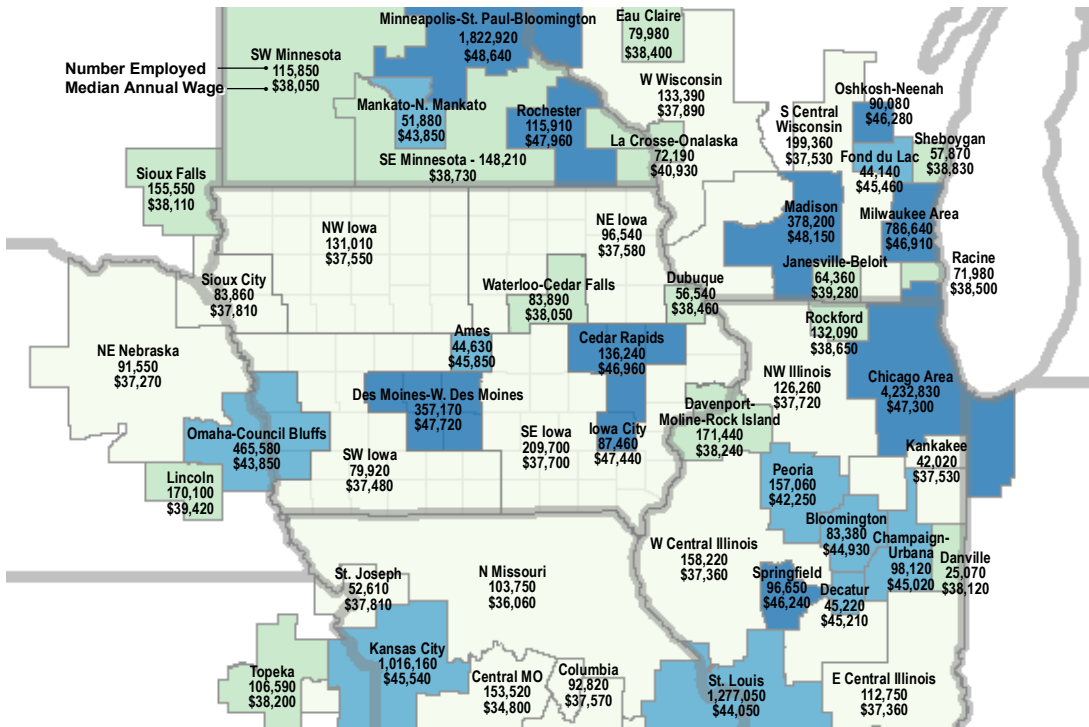

Estimated Number Employed and Median Wage — May 2021

By Regional Metropolitan and Nonmetropolitan Statistical Area

Statewide in Iowa:

1,484,970

Number Employed
+15,050 since May 2020

\$37,070

Median Annual Wage
-\$2,850 since May 2020