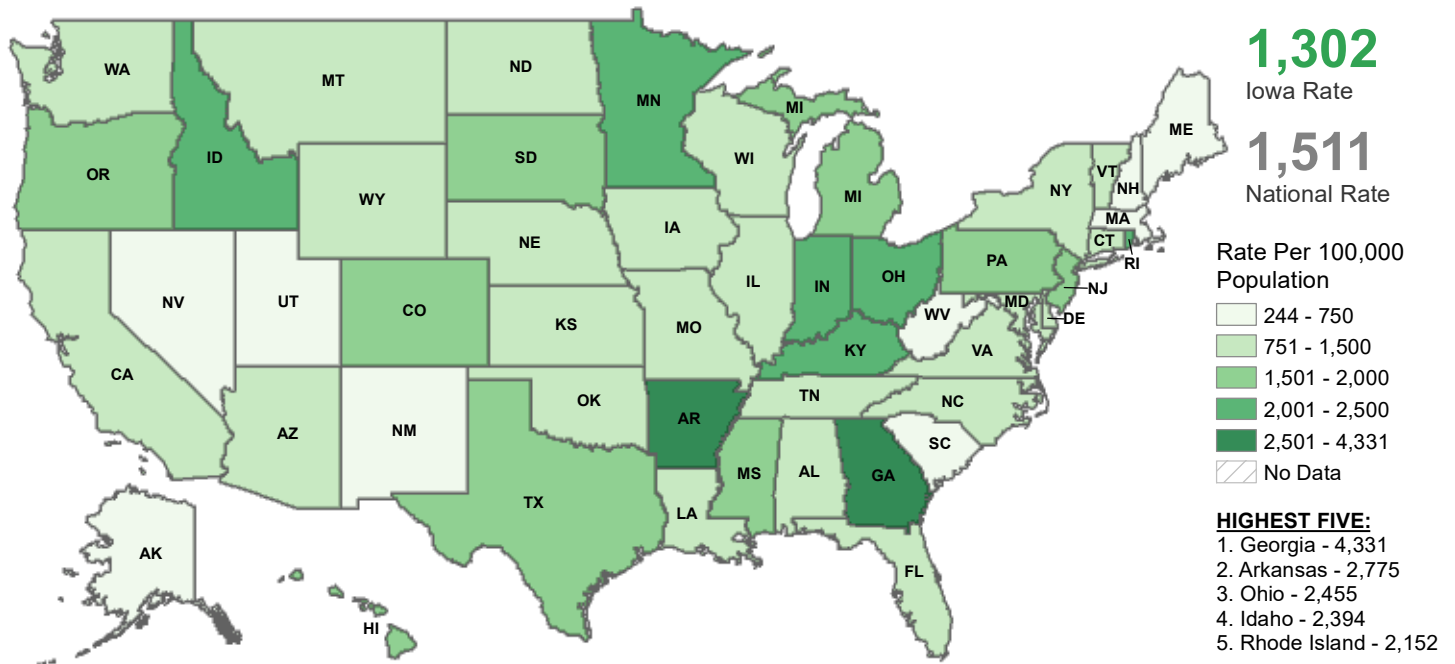

Rate of Offenders Under Community Supervision

Note: Community supervision includes offenders supervised on parole or probation.

Source: U.S. Department of Justice, Bureau of Justice Statistics
LSA Staff Contact: Isabel Waller (515.281.6561) isabel.waller@legis.iowa.gov