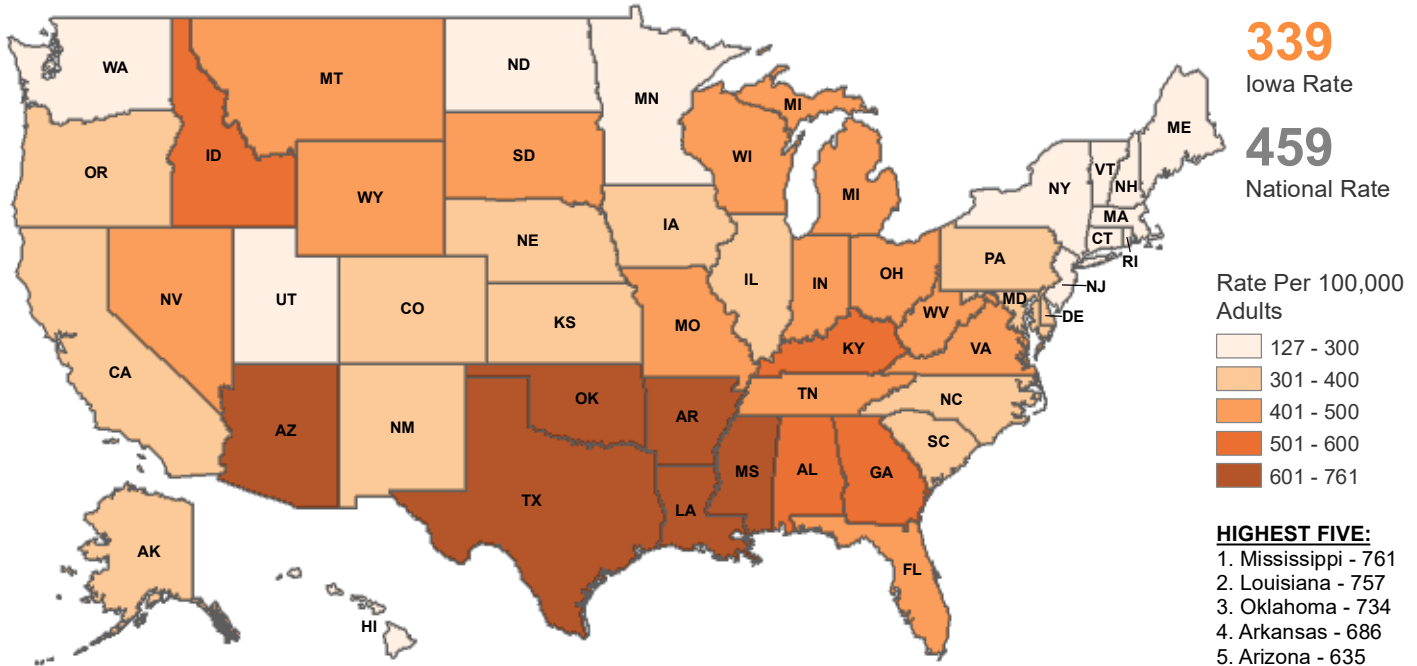

# National Comparison of Adult Corrections Populations — CY 2020

## Imprisonment Rate

Note: Counts are based on prisoners with sentences of more than a year under the jurisdiction of state or federal correctional officials. Imprisonment and supervision rates are per 100,000 U.S. residents age 18 or older.