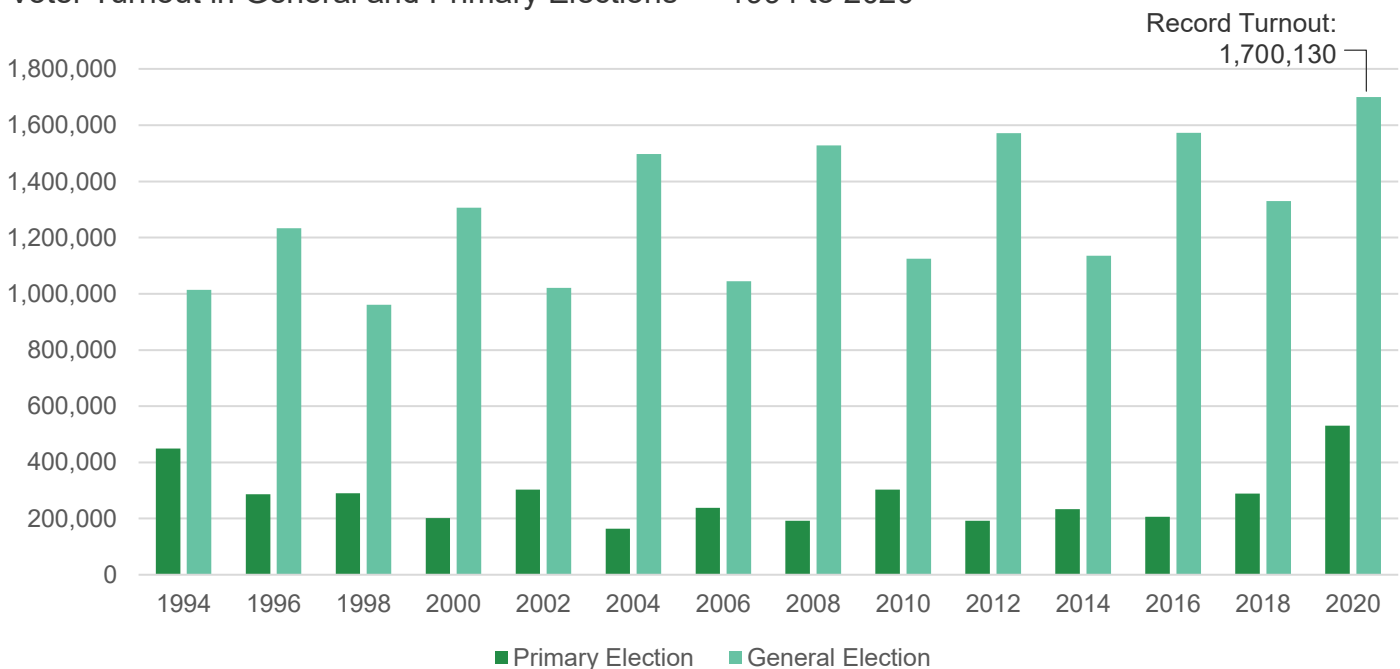

2020 General Election Turnout and Absentee Ballots

Absentee Ballots as a Percentage of Voter Turnout by County — 2020

1,700,130

Total Voter Turnout

75.8%

Voter Turnout

1,001,573

Absentee Ballots Cast

58.9%

Voted by Absentee Ballot

Percentage Voting by Absentee Ballot

39.3% - 49.6%

49.7% - 56.9%

57.0% - 62.4%

62.5% - 72.8%

○ Major Cities

Note: Figures represent total number of absentee ballots cast by county as of November 3, 2020.

Voter Turnout in General and Primary Elections — 1994 to 2020

The 2020 general election turnout was the highest in State history, with 75.8% of voters casting ballots. Absentee ballots were significantly higher than in previous general elections, attributed to COVID-19 social distancing concerns at polling places.