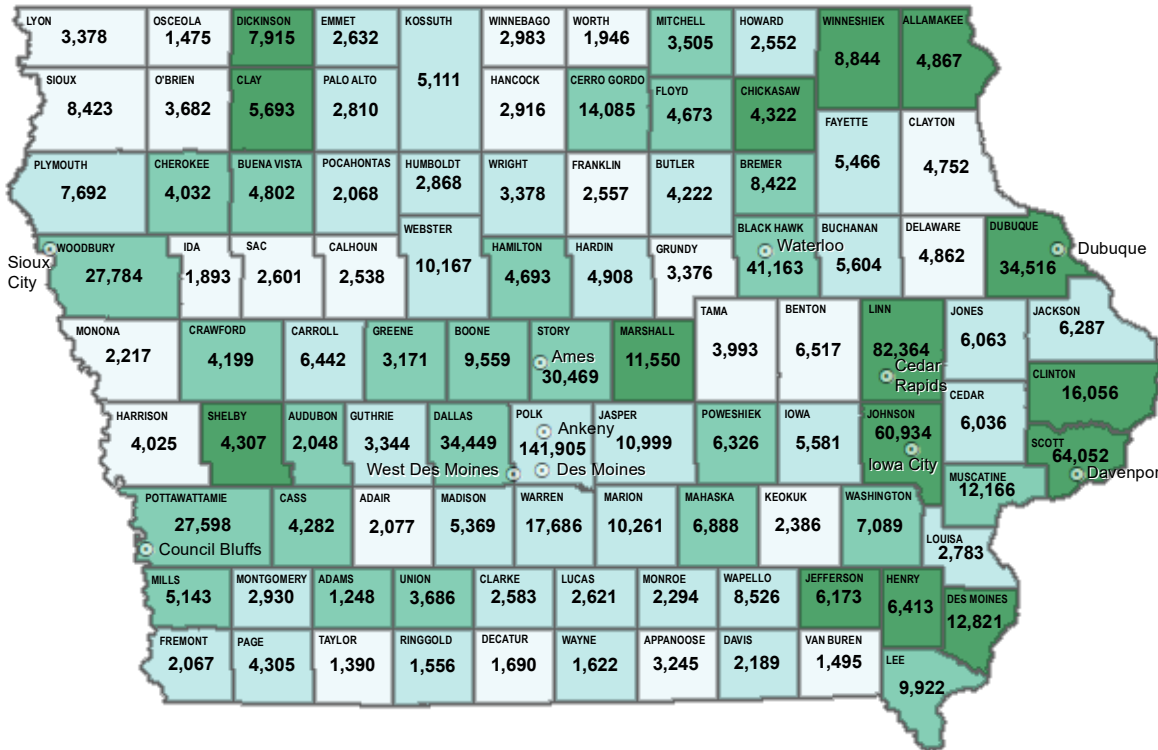

2020 General Election Turnout and Absentee Ballots

Absentee Ballots as a Percentage of Voter Turnout by County — 2020

1,700,130

Total Voter Turnout

75.8%

Voter Turnout

1,001,573

Absentee Ballots Cast

58.9%

Voted by Absentee Ballot

Percentage Voting by Absentee Ballot

39.3% - 49.6%

49.7% - 56.9%

57.0% - 62.4%

62.5% - 72.8%

○ Major Cities

Note: Figures represent total number of absentee ballots cast by county as of November 3, 2020.

Voter Turnout in General and Primary Elections — 1994 to 2020

The 2020 general election turnout was the highest in State history, with 75.8% of voters casting ballots. Absentee ballots were significantly higher than in previous general elections, attributed to COVID-19 social distancing concerns at polling places.