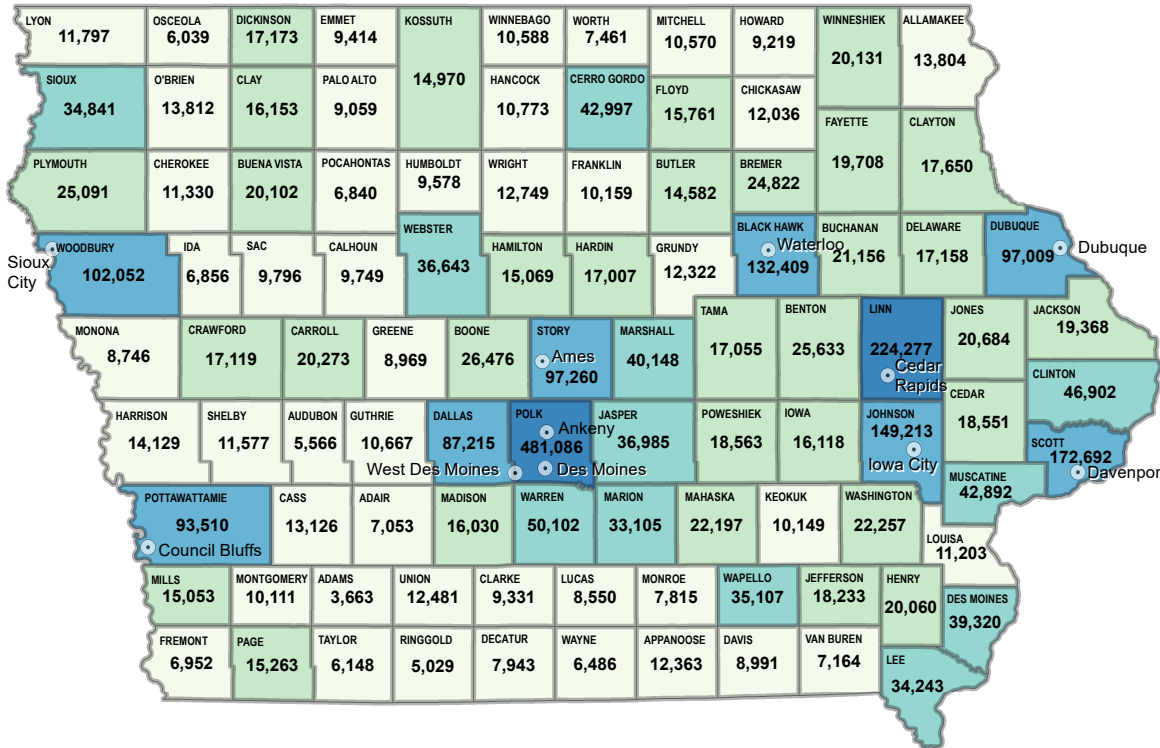

Population by County — 2018 Estimate

Total Population

3,156,145

Iowa Population

Estimated Population

- 3,663 - 14,136
- 14,137 - 26,484
- 26,485 - 50,163
- 50,164 - 224,115
- 224,116 - 481,086

○ Major Cities

Top Five Counties:

1. Polk: 481,086
2. Linn: 224,277
3. Scott: 172,692
4. Johnson: 149,213
5. Black Hawk: 132,409

Top Five Cities:

1. Des Moines: 217,521
2. Cedar Rapids: 132,228
3. Davenport: 102,320
4. Sioux City: 82,514
5. Iowa City: 75,798

Percent Change in Population — 2010-2018

Statewide:

+3.6%

Percent Change

+109,790

Population Change

Percent Change

-10.2% to -5.0%

99. Clinton: -2,598
98. Lee: -1,807
97. Webster: -1,736
96. Cerro Gordo: -1,504
95. Fayette: -1,220

Top Five Actual Change by City:

1. Ankeny: 19,702
2. Des Moines: 13,420
3. West Des Moines: 10,032
4. Waukee: 9,020
5. Iowa City: 8,428