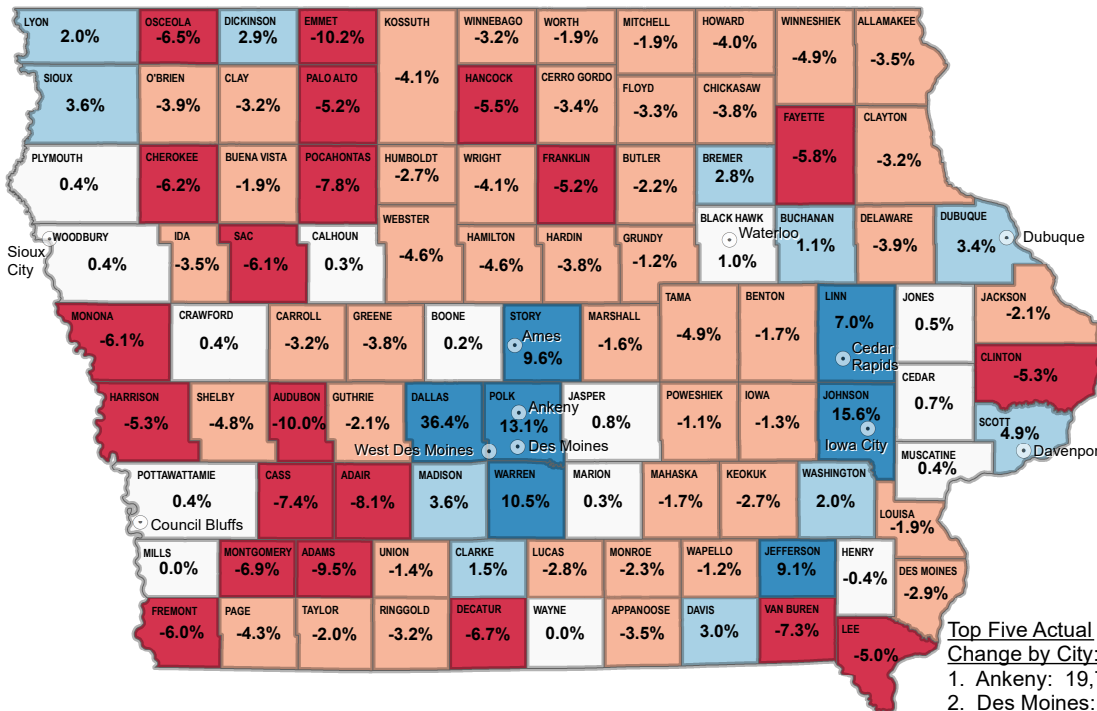

Population by County — 2018 Estimate

Total Population

3,156,145

Iowa Population

Estimated Population

- 3,663 - 14,136
- 14,137 - 26,484
- 26,485 - 50,163
- 50,164 - 224,115
- 224,116 - 481,086

○ Major Cities

Top Five Counties:

1. Polk: 481,086
2. Linn: 224,277
3. Scott: 172,692
4. Johnson: 149,213
5. Black Hawk: 132,409

Top Five Cities:

1. Des Moines: 217,521
2. Cedar Rapids: 132,228
3. Davenport: 102,320
4. Sioux City: 82,514
5. Iowa City: 75,798

Percent Change in Population — 2010-2018

Statewide:

+3.6%

Percent Change

+109,790

Population Change

Percent Change

-10.2% to -5.0%

-4.9% to -1.0%

-0.9% to 1.0%

1.1% to 5.0%

5.1% to 36.4%

○ Major Cities

Top Five Actual Change by County:

1. Polk: 56,564
2. Dallas: 24,045
3. Johnson: 20,378
4. Linn: 14,683
5. Story: 8,563

Bottom Five Actual Change by County: