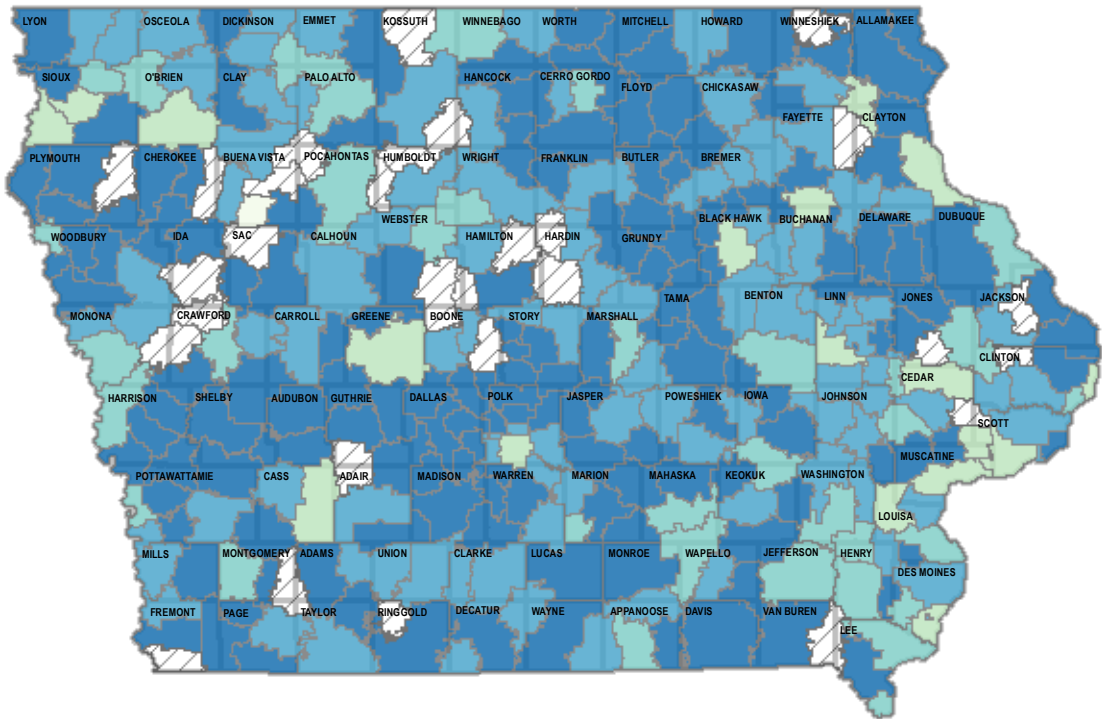

High School Graduation Rate by District

Class of 2018 Four-Year Graduation Rate

91.4%

Statewide Average Graduation Rate

Graduation Rate

- *64.8%
- 77.8% - 85.0%
- 85.1% - 90.0%
- 90.1% - 95.0%
- 95.1% - 100.0%
- Class Size Too Small*

Class of 2018 vs. Class of 2014 Four-Year Graduation Rate

+0.86%

Statewide Average Graduation Rate Change from 2014 to 2018

Five-Year Change

- 11.6% to -10.0%
- 9.9% to -5.0%
- 4.9% to 5.0%
- 5.1% to 10.0%
- 10.1% to 19.4%
- Class Size Too Small*

*Note: Districts with class sizes fewer than 10 are not included in the maps. Additionally, classes that participate in whole grade sharing with another district are shown in the district that they attend. Storm Lake Community School District's four-year graduation rate (64.8%) is a low-end outlier due to the district's charter high school, which includes an intentional fifth year for many students. The district's most recent five-year graduation rate is 90.5%.