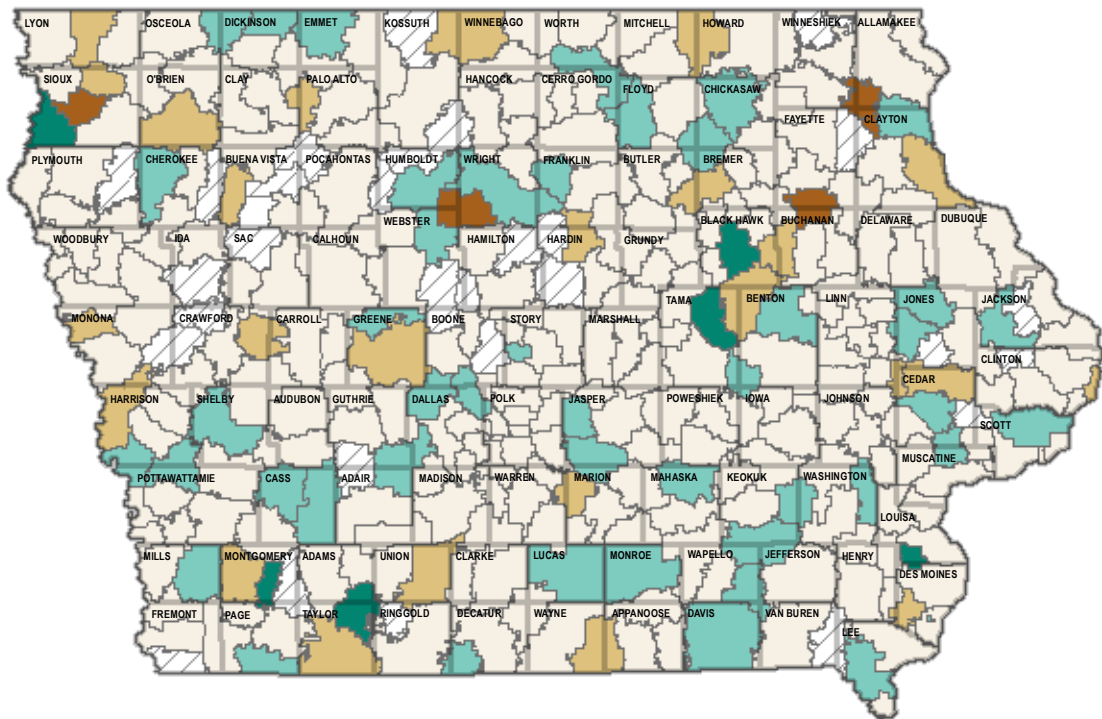

High School Graduation Rate by District

Class of 2018 Four-Year Graduation Rate

91.4%

Statewide Average Graduation Rate

Graduation Rate

- *64.8%
- 77.8% - 85.0%
- 85.1% - 90.0%
- 90.1% - 95.0%
- 95.1% - 100.0%
- Class Size Too Small*

Class of 2018 vs. Class of 2014 Four-Year Graduation Rate

+0.86%

Statewide Average Graduation Rate Change from 2014 to 2018

Five-Year Change

- 11.6% to -10.0%
- 9.9% to -5.0%
- 4.9% to 5.0%
- 5.1% to 10.0%
- 10.1% to 19.4%
- Class Size Too Small*

*Note: Districts with class sizes fewer than 10 are not included in the maps. Additionally, classes that participate in whole grade sharing with another district are shown in the district that they attend. Storm Lake Community School District's four-year graduation rate (64.8%) is a low-end outlier due to the district's charter high school, which includes an intentional fifth year for many students. The district's most recent five-year graduation rate is 90.5%.