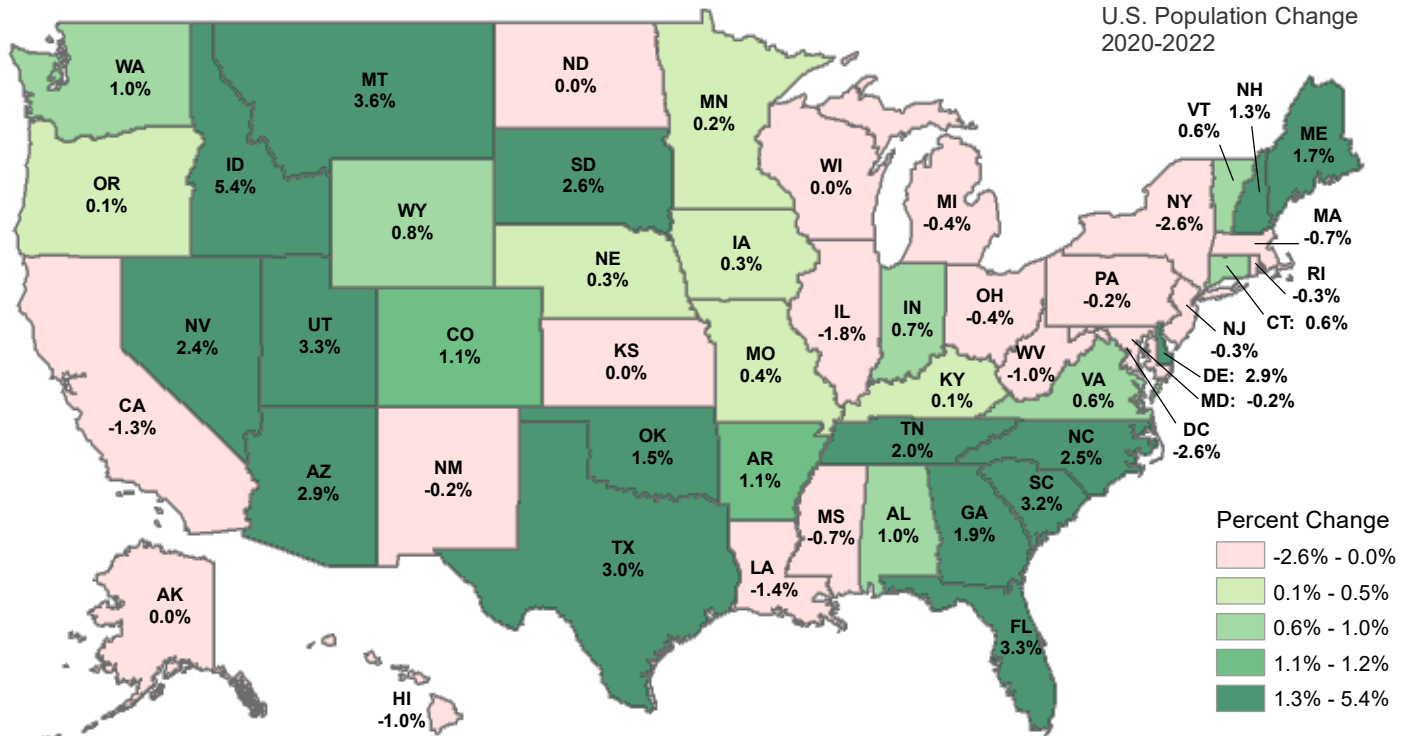

Population by State — 2022

Total Population

333.29 Million

U.S. Population

Population Change — 2020-2022

+0.6%

U.S. Population Change 2020-2022

Sources: U.S. Census Bureau, 2022 Population and Housing Estimates; LSA calculations
 LSA Staff Contact: Michael Peters (515.281.6934) michael.peters@legis.iowa.gov