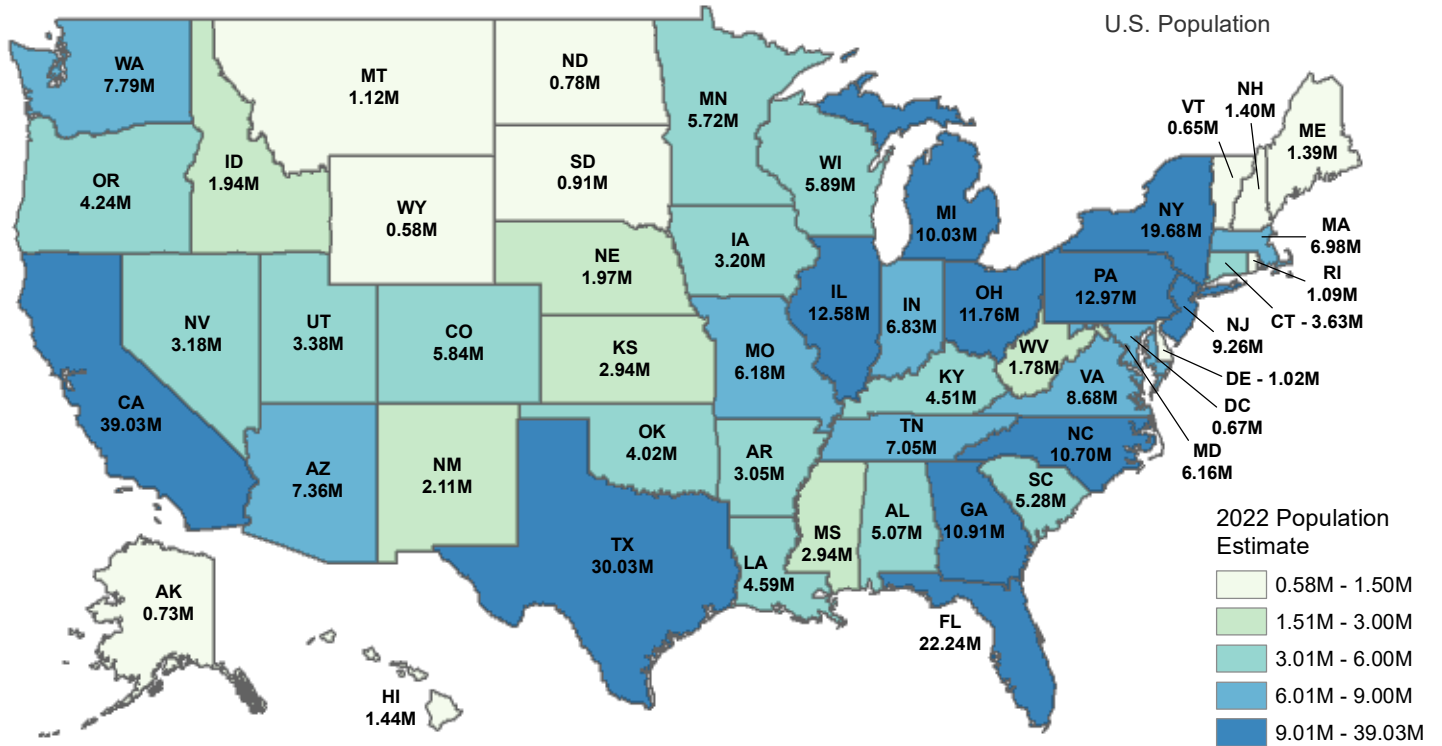

Population by State — 2022

Total Population

333.29 Million

U.S. Population

Population Change — 2020-2022

+0.6%

U.S. Population Change 2020-2022

Sources: U.S. Census Bureau, 2022 Population and Housing Estimates; LSA calculations
 LSA Staff Contact: Michael Peters (515.281.6934) michael.peters@legis.iowa.gov