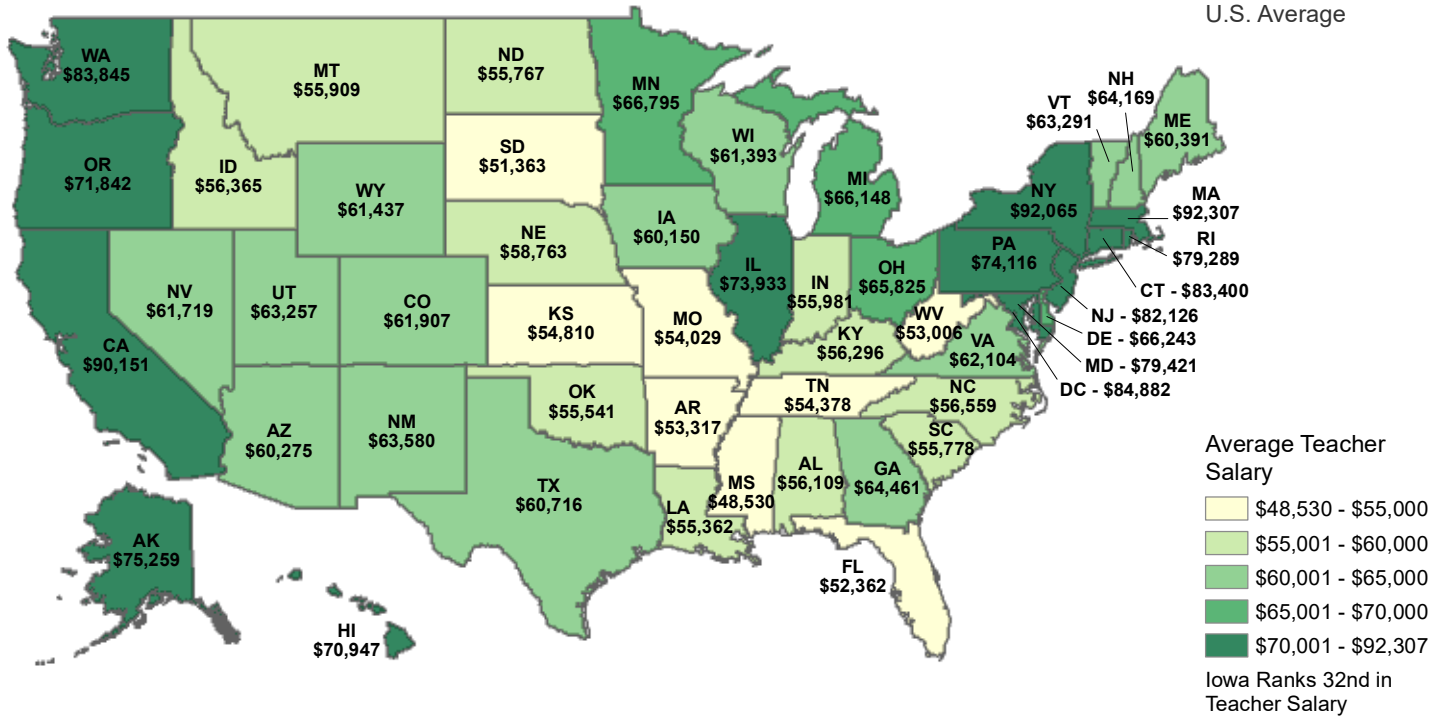

# Estimated Average Classroom Teacher Salary — 2022-2023

By State

**\$68,469**  
U.S. Average