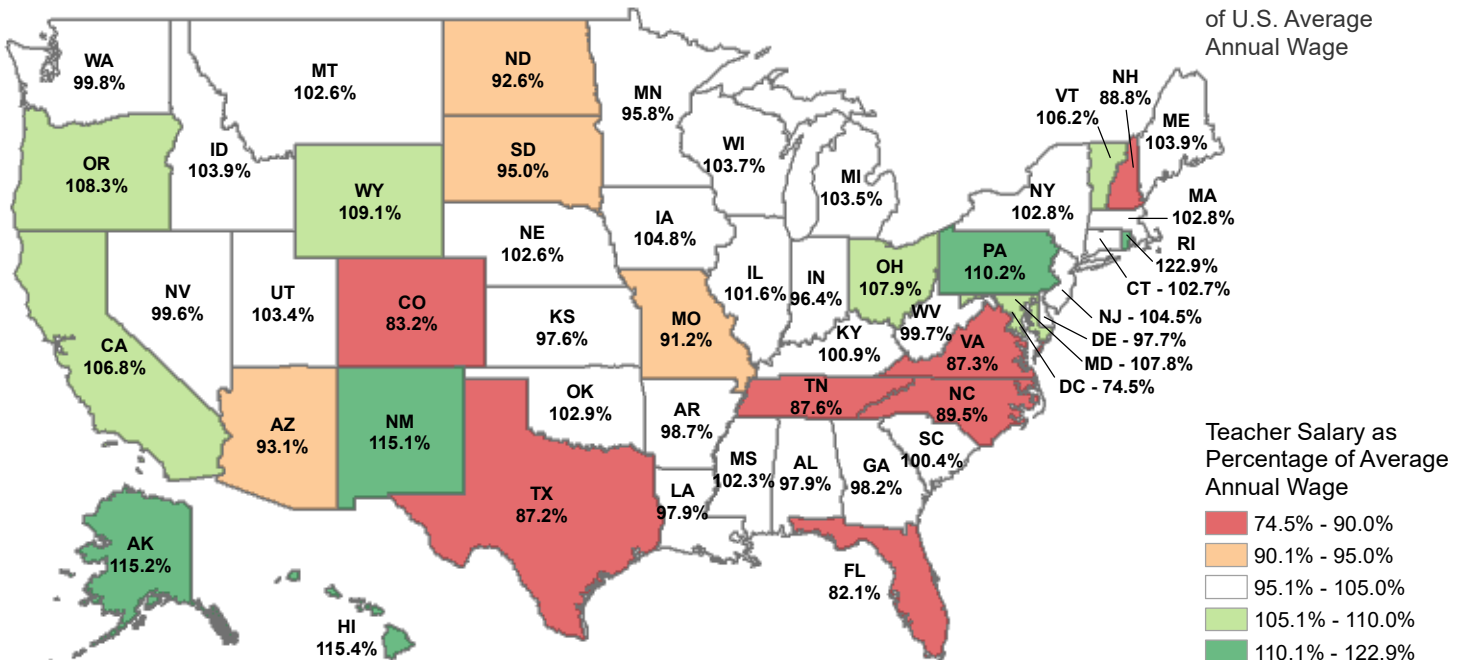

As a Percentage of 2022 Average Annual Wage

97.8%
of U.S. Average Annual Wage

Note: National averages are calculated by the National Education Association. Percentages are calculated by dividing average teacher salary by the state's average annual wage per employee.

Sources: National Education Association, Rankings and Estimates –2022; U.S. Bureau of Labor Statistics, Quarterly Census of Employment and Wages–2022 Average, LSA calculations
LSA Staff Contact: Jacob Ludwig (515.725-0155) jacob.ludwig@legis.iowa.gov