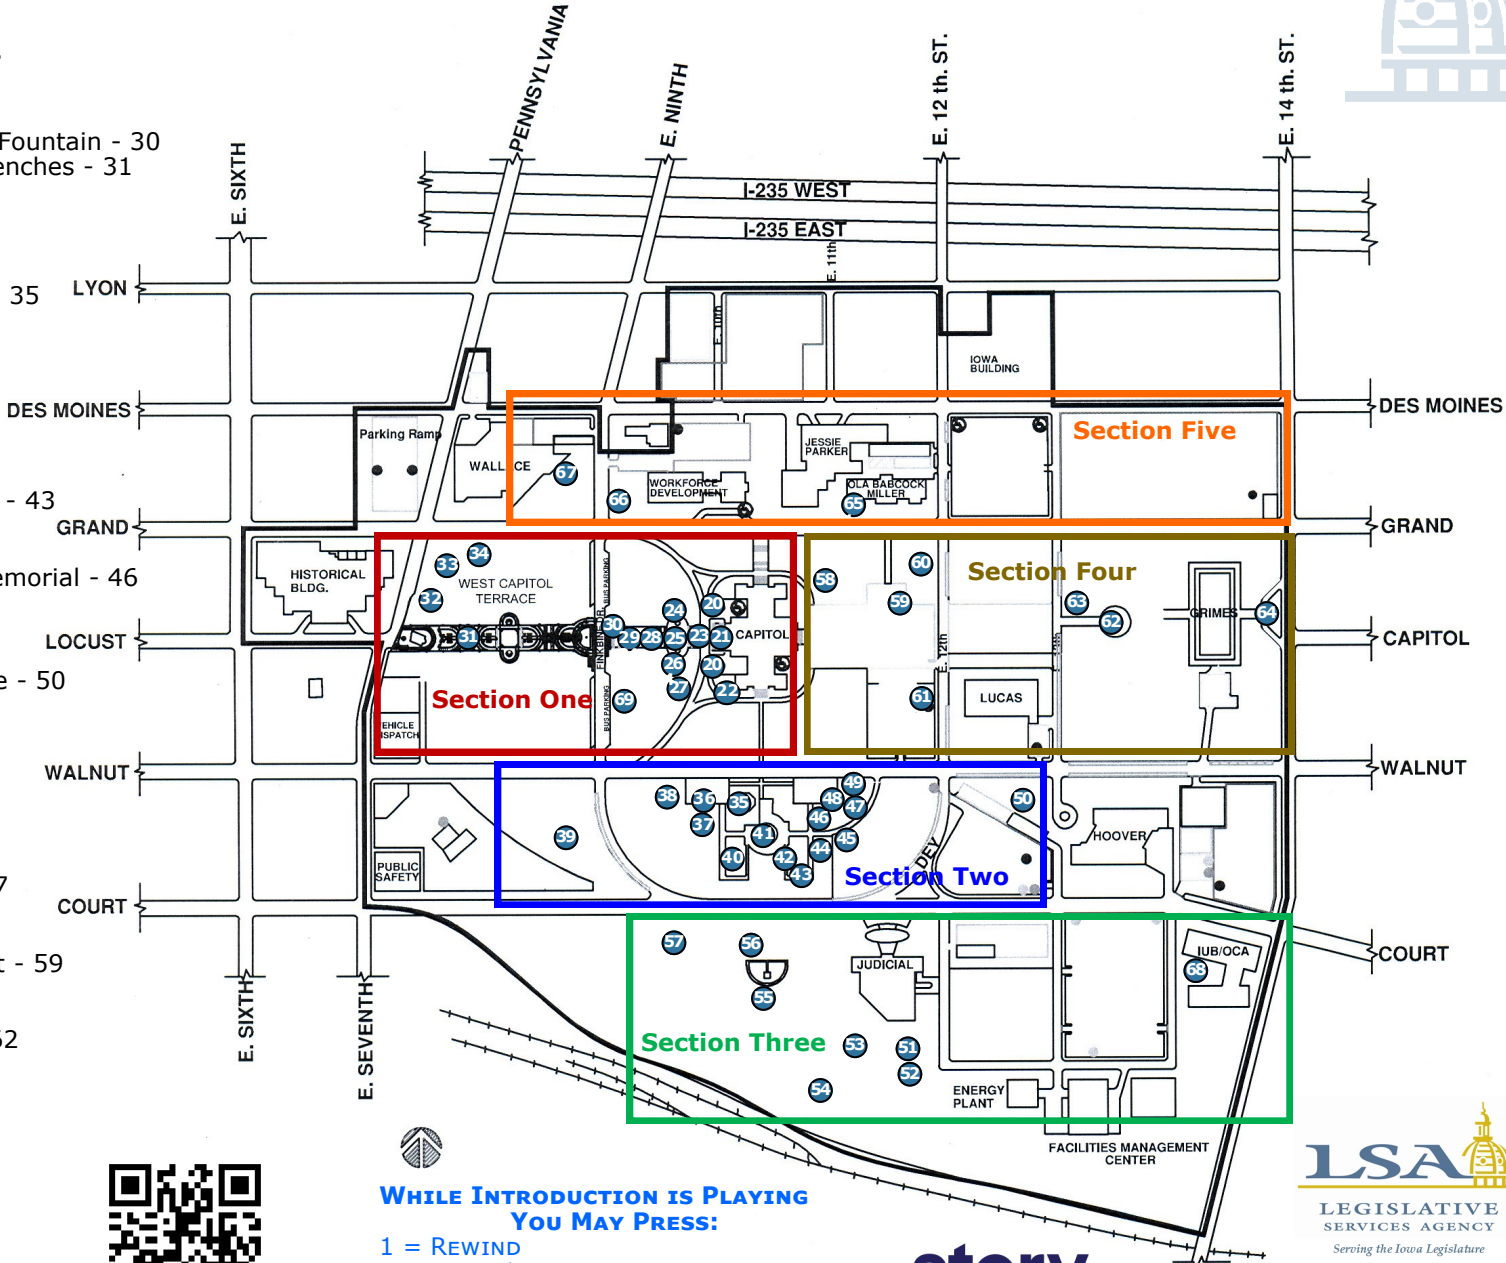

Section Three

- Scott's Grave - 51
- G.A.R.* Flagpole - 52
- G.A.R.* Memorial Bench - 53
- Peace Pole - 54
- Japanese Bell | Bell House - 55
- Memorial Bench - 56
- Shattering Silence Monument - 57

Section Four

- Oley Nelson Tree - 58
- Spanish-American War Monument - 59
- Statue of Liberty - 60
- Liberty Bell - 61
- Memorial Plaza (World War II) - 62
- Soldiers in White Memorial - 63
- The Pinnacle Monument - 64

Section Five

- Spanish Howitzer - 65
- Workers' Monument - 66
- Cosmic Seed Sculpture - 67

New Additions

- (Section Three) Prairie Song - 68
- (Section One) Women's Vote Memorial Marker - 69

* Grand Army of the Republic

Stop 36

Stop 37

Stop 38

Stop 39

Stop 40

Stop 41

Stop 42

Stop 43