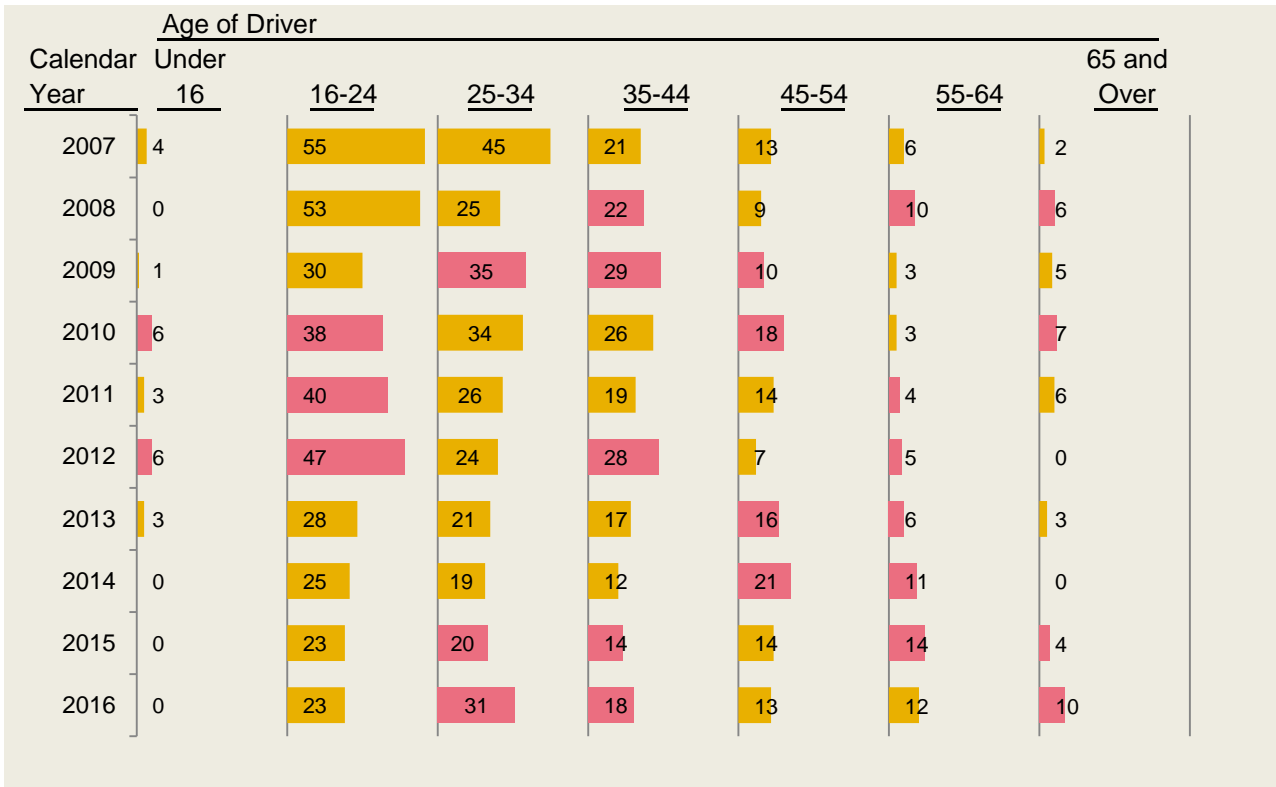

Alcohol-Related Traffic Fatalities in Iowa

Alcohol-Related Traffic Fatalities by Age

Increase from previous year